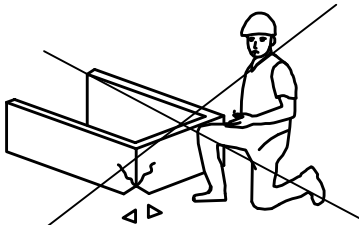

Warning

Ensure that there is no damages to this product before
assembly.
Check to ensure that all hardware and fittings are present.
Refer to page 3.
Keep small parts out of reach of children.

Product outlook

Wood & Marble are easily damaged. No
sharp, hard tools placed on the product
surface.

Max loading weight is 30kgs.

Reveal Coffee Table

Damage easily

Protection under the product

Any problem

Contact with us

✓ Do's