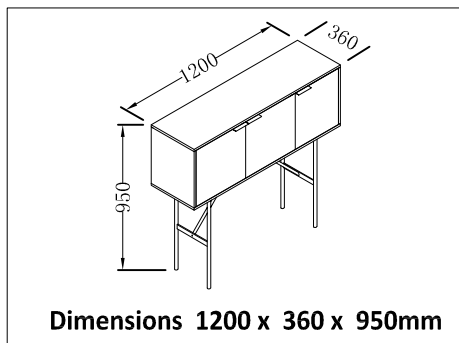

New Console patterned wood

148025 - Slightly Grey

Before you start

**IMPORTANT, RETAIN FOR FUTURE REFERENCE:
READ CAREFULLY**

**Conditions for use of this product: Domestic
Please read Do's and Dont's carefully before
assembly start.**

Warning

Ensure that there are no cracks or damages to this product before assembly.
Check to ensure that all hardware and fittings are present.
Refer to page 3.
Keep small parts out of reach of children.

Basic DIY skills required to assemble this product

Number of people required to assemble this product

Time taken to assemble this product

40 Minutes

Tools Required

Refer to components list (page 3)

Warning

Please be careful to move the product components during assembly.

Wood product is easily damaged. No sharp, hard tools placed on the product surface.

Max loading weight is 20kgs.