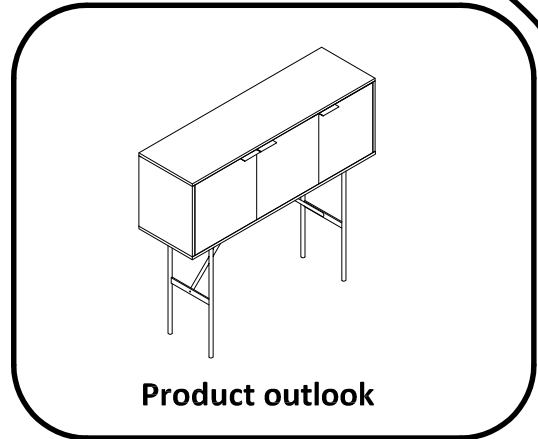

New Console patterned wood

148025 - Slightly Grey

Before you start

**IMPORTANT, RETAIN FOR FUTURE REFERENCE:
READ CAREFULLY**

**Conditions for use of this product: Domestic
Please read Do's and Dont's carefully before
assembly start.**

Warning

Ensure that there are no cracks or damages to this product before assembly.
Check to ensure that all hardware and fittings are present.
Refer to page 3.
Keep small parts out of reach of children.

Basic DIY skills required to assemble this product

Number of people required to assemble this product

Time taken to assemble this product

40 Minutes

Tools Required

Refer to components list (page 3)

Warning

Please be careful to move the product components during assembly.

Wood product is easily damaged. No sharp, hard tools placed on the product surface.

Max loading weight is 20kgs.