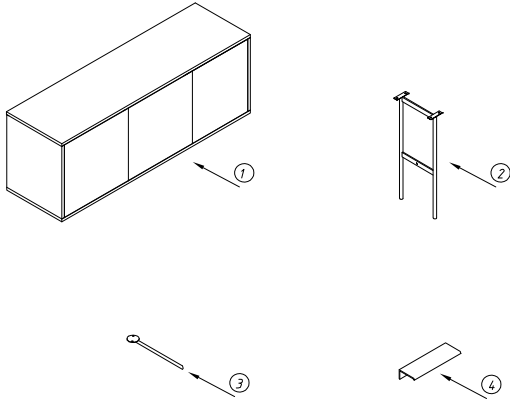

New Console patterned wood

COMPONENTS

①		x1
②		x2
③		x2
④		x3

TOOLS INCLUDED

TOOLS NOT INCLUDED

HARDWARE