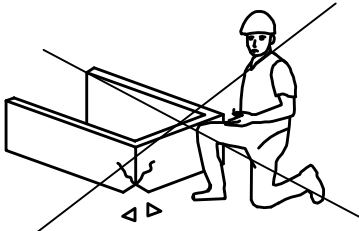

Warning

Ensure that there are no cracks or damages to this product before assembly.
Check to ensure that all hardware and fittings are present.
Refer to page 3.
Keep small parts out of reach of children.

Wood product is easily damaged. No sharp, hard tools placed on the product surface.

Max loading weight is 20kgs.

New Console patterned wood

Damage easily

Protection under the product

Any problem

Contact with us