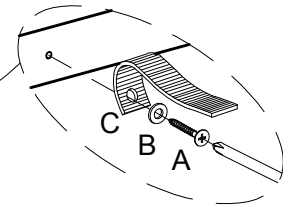

Malone Wide Double Door Sideboard

REF	COMPONENTS	QTY
1		x1

<p>TOOL REQUIRED</p>	<p>TOOLS NOT INCLUDED</p> 	<p>HARDWARE</p>				
	 <p>Ax1 pc (M4*16)</p>	 <p>Bx2 pcs (Ø12*Ø4*1.5)</p>	 <p>Cx1 pc (20*1.5*200)</p>	 <p>Dx1 pc (Ø6*25)</p>	 <p>Ex1 pc (M4*25)</p>	

Malone Wide Double Door Sideboard

1▷

Ax1 pc
(M4*16)

Bx1 pc
(Ø12*Ø4*1.5)

Cx1 pc
(20*1.5*200)

WARNING:

THE WALL TIE IS SUPPLIED TO ATTACH THE PRODUCT TO THE WALL. PLEASE ENSURE THE CORRECT FIXING PLUG IS USED FOR THE TYPE OF WALL. IF YOU ARE UNSURE, WE RECOMMEND YOU CONSULT A PROFESSIONAL.