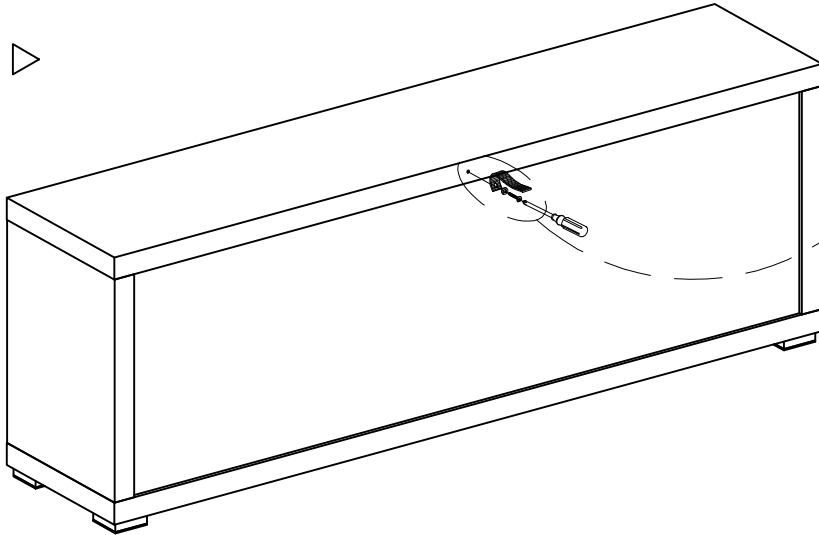

Malone Wide Double Door Sideboard

REF	COMPONENTS	QTY
1		x1

<p>TOOL REQUIRED</p>	<p>TOOLS NOT INCLUDED</p> 	<p>HARDWARE</p>				
	 <p>Ax1 pc (M4*16)</p>	 <p>Bx2 pcs (Ø12*Ø4*1.5)</p>	 <p>Cx1 pc (20*1.5*200)</p>	 <p>Dx1 pc (Ø6*25)</p>	 <p>Ex1 pc (M4*25)</p>	

Malone Wide Double Door Sideboard

1▷

Ax1 pc
(M4*16)

Bx1 pc
(Ø12*Ø4*1.5)

Cx1 pc
(20*1.5*200)

WARNING:

THE WALL TIE IS SUPPLIED TO ATTACH THE PRODUCT TO THE WALL. PLEASE ENSURE THE CORRECT FIXING PLUG IS USED FOR THE TYPE OF WALL. IF YOU ARE UNSURE, WE RECOMMEND YOU CONSULT A PROFESSIONAL.