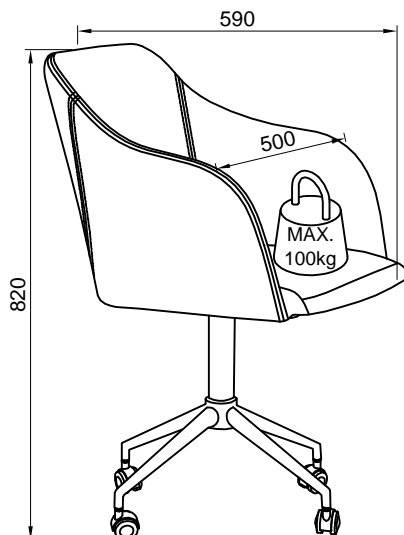

Dimensions 500 x 590 x 820mm

Basic DIY skills required to assemble this product

Number of people required to assemble this product

Time taken to assemble this product

40 Minutes

Tools Required

refer to components list (page 3)