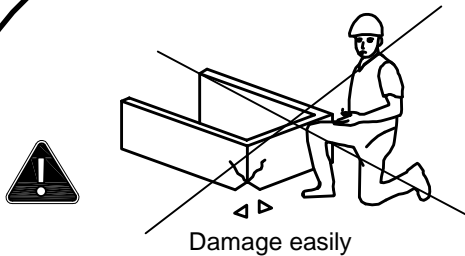

Casa office chair

✓ Do's

- -Please read the assembly instructions carefully.
- -We can not accept return on any part or fully assembled products.
- -Ensure you have all of the correct tools needed for assembly.
- -Clear a plenty of space and clean, dry are to work.
- -Unwrap all packaging materials and place the components on top of the carton box or on a clean floor to prevent it from scratching.
- -Check all parts are present and correct according to components list.
- -Keep these instructions for future assembly.

Caring for your product

PLEASE REFERE TO ATTACHED CARE INSTRUCTION

✗ Dont's Important

- Do not use power tools to construct this product.
- Do not tighten screws until fully assembled.
- Do not over tighten screws or bolts.
- Do not use this product if parts are missing or damaged or worn.
- Never use a pressure hose or washer to clean the product.
- Never use scourers, abrasivew or chemical cleaners.

Missing parts

If you are missing any fixtures or fittings for your product please contact 08456 781 010 and we will be happy to send you a replacement part free of charge.

You can write to us at

Dwell UK
Unit 2
Brockley Way
Ridgmont
BEDFORD
MK43 0ZY