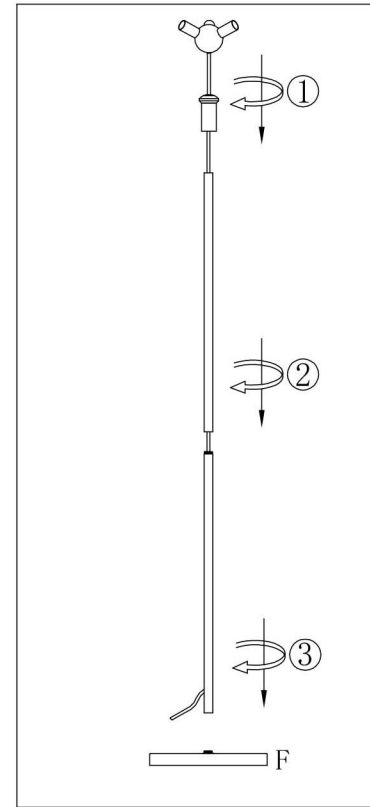

61158 Floor Lamp

Silver Balloons

KARE
DESIGN

Parts List

NO	A	B	C	D	E	F	G
							
Qty	6	3	4	3	16	1	1

1

2

3