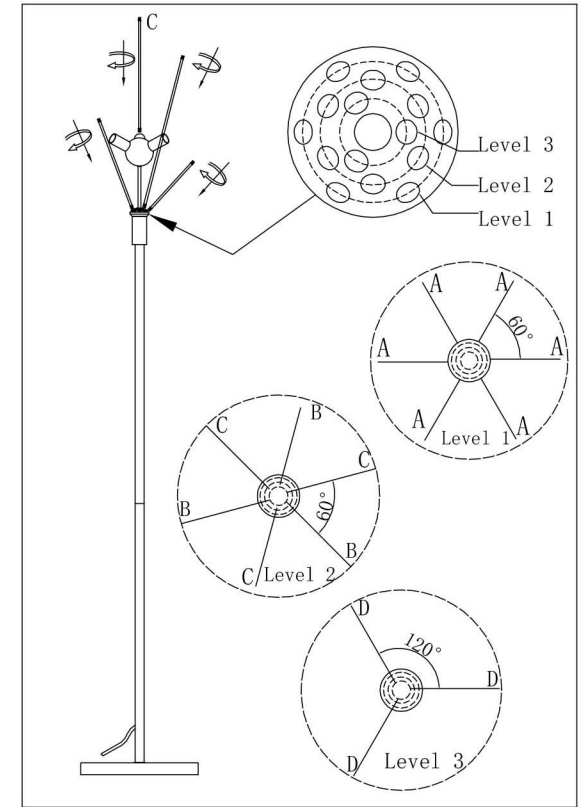

61158 Floor Lamp

Silver Balloons

KARE
DESIGN

Parts List

NO	A	B	C	D	E	F	G
							
Qty	6	3	4	3	16	1	1

1

2

3