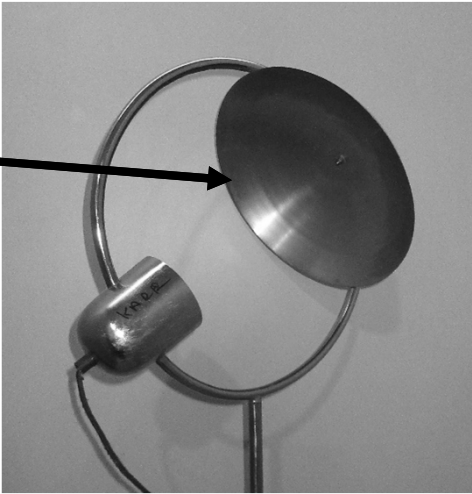

61440 FLOOR LAMP Reflector Brass

STEP 1

STEP 2

FINAL PC