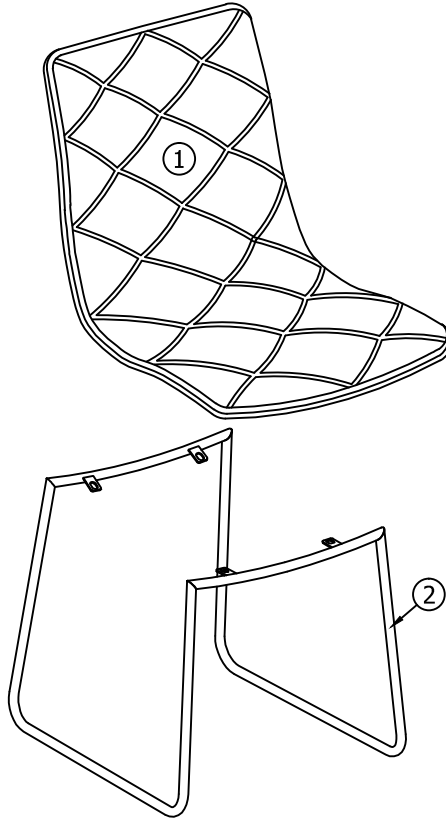

## Portela Dining Chair

- 142964 Black
- 142966 White
- 142968 Stone
- 144768 Leather grey (5111)
- 144770 Leather black (5112)
- 144772 Leather white (5113)
- 145030 Leather stone (5114)
- 142970 Grey (5094)
- 146434 Tan (5110)

# COMPONENTS

Assembly attention:  
Install the front two bolts into the holes firstly, but DO NOT tighten them completely, then adjust the leg frame and ensure to install the rear two bolts into the holes of seat panel, and finally tighten the four bolts completely.

## TOOLS INCLUDED

Ax1pc  
(4MM)

## HARDWARE

Bx4 pcs  
(M6X20)

Cx4 pcs  
(Ø16xØ6x1.5)

1 ▶

Ax1pc  
(4MM)

Bx4 pcs  
(M6X20)

Cx4 pcs  
(Ø16xØ6x1.5)