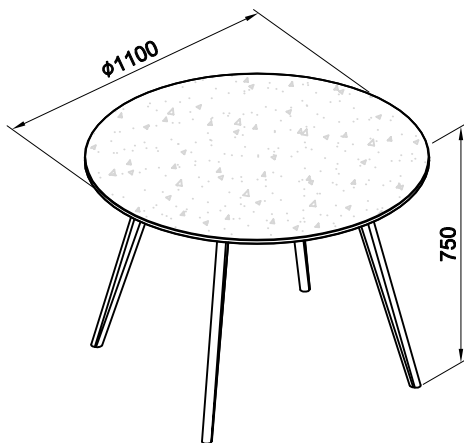

**Dimensions  $\phi$ 1100 x 750mm**

**Product outlook**

Basic DIY skills required to assemble this  
product

Number of people required  
to assemble this product

Time taken to  
assemble this  
product

30 Minutes