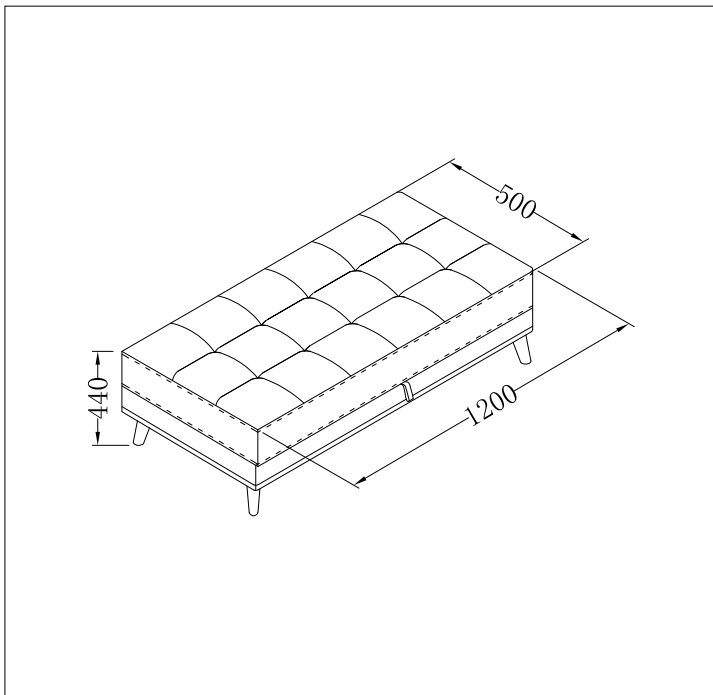

- 144018–Dark Grey Fabric
- 144020–Light Grey Leather
- 145058–Stone Leather
- 145060–Tan Leather

PLEASE READ

- Please read the assembly instructions carefully.
- We cannot accept return on any part or fully assembled products.
- Identify each part of the furniture before assembly using the instructions.
- Check all pieces are present and correct.
- Ensure you have all of the correct tools needed for assembly.
- Clear a suitable place to work.
- Never force the fittings together.
- Do not fully tighten any screws until all pieces of the main structure are in place.
- Keep these instructions for future assembly.

M6

A x16

B x16