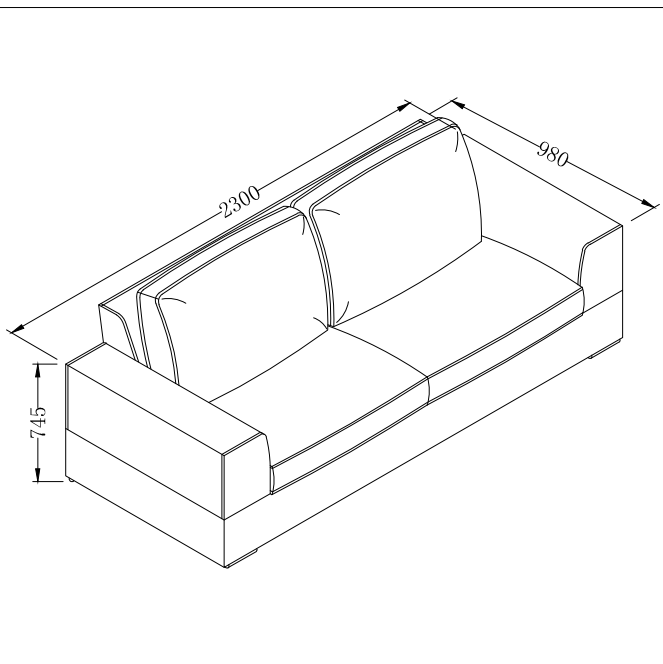

dwell

AI-SN-S872

Verona 3 seat sofa bed

144028-Mocha

144044-Charcoal

PLEASE READ

- Please read the assembly instructions carefully.
- We cannot accept return on any part or fully assembled products.
- Identify each part of the furniture before assembly using the instructions.
- Check all pieces are present and correct.
- Ensure you have all of the correct tools needed for assembly.
- Clear a suitable place to work.
- Never force the fittings together.
- Do not fully tighten any screws until all pieces of the main structure are in place.
- Keep these instructions for future assembly.

2 persons
assembly