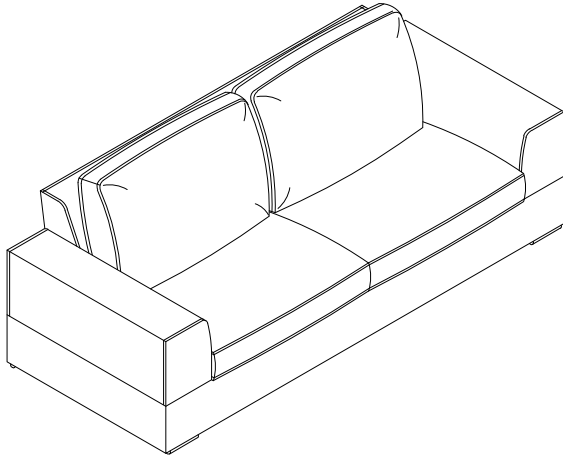

dwell

AI-SN-S872

Verona 3 seat sofa bed

144028-Mocha

144044-Charcoal

PLEASE READ

- Please read the assembly instructions carefully.
- We cannot accept return on any part or fully assembled products.
- Identify each part of the furniture before assembly using the instructions.
- Check all pieces are present and correct.
- Ensure you have all of the correct tools needed for assembly.
- Clear a suitable place to work.
- Never force the fittings together.
- Do not fully tighten any screws until all pieces of the main structure are in place.
- Keep these instructions for future assembly.