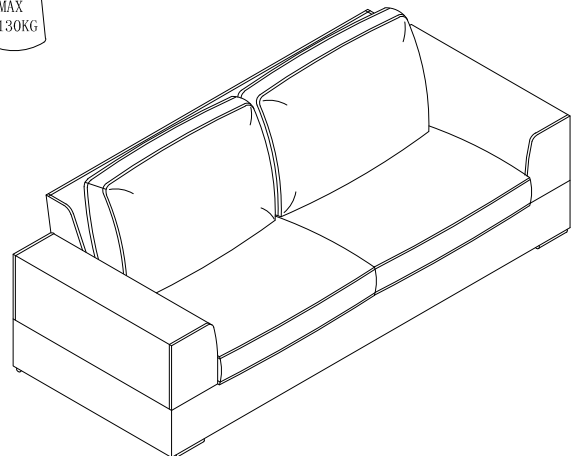

dwell

AI-SN-S872

Verona 3 seat sofa bed

144028-Mocha

144044-Charcoal

PLEASE READ

- Please read the assembly instructions carefully.
- We cannot accept return on any part or fully assembled products.
- Identify each part of the furniture before assembly using the instructions.
- Check all pieces are present and correct.
- Ensure you have all of the correct tools needed for assembly.
- Clear a suitable place to work.
- Never force the fittings together.
- Do not fully tighten any screws until all pieces of the main structure are in place.
- Keep these instructions for future assembly.

2 persons
assembly