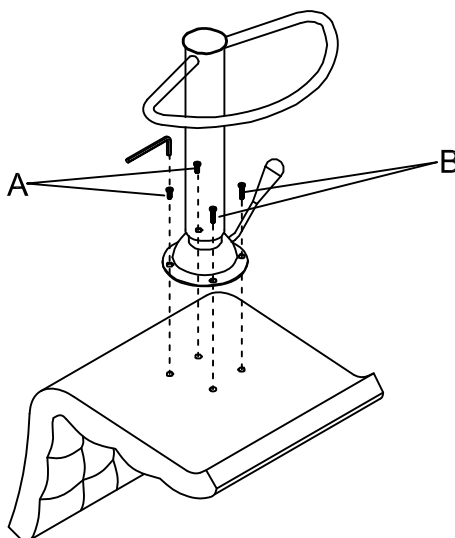

Dwell Bar chair

134559 - White PU
134561 - Stone PU
134563 - Black PU
138826 - Tan PU

PLEASE READ

- Please read the assembly Instructions carefully.
- We cannot accept return on any part or fully assembled products.
- Identify each part of the furniture before assembly using the instructions.
- Check all pieces are present and correct.
- Ensure you have all of the correct tools needed for assembly.
- Clear a suitable place to work.
- Never force the fittings together.
- Do not fully tighten any screws until all pieces of the main structure are in place.
- Keep these instructions for future assembly.

1 person
assembly

COMPONENTS

TOOLS NEEDED

HARDWARE

1 ▷

TOOLS NEEDED

HARDWARE

2 ▷

Remove the red cap
before assembling!

3 ▷

4 ▷