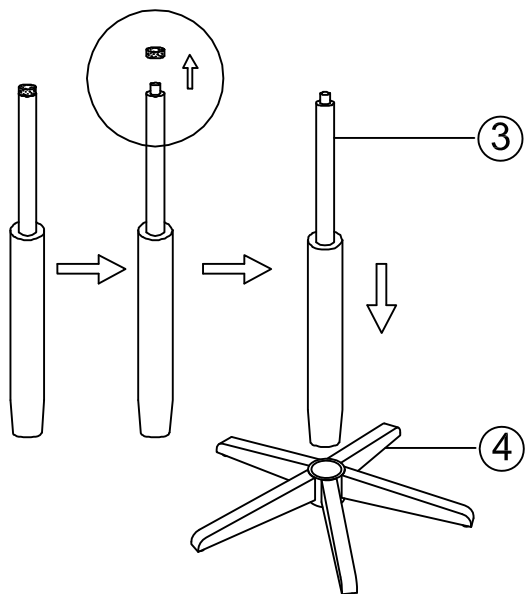

Dwell Bar chair

134559 - White PU
134561 - Stone PU
134563 - Black PU
138826 - Tan PU

PLEASE READ

- Please read the assembly Instructions carefully.
- We cannot accept return on any part or fully assembled products.
- Identify each part of the furniture before assembly using the instructions.
- Check all pieces are present and correct.
- Ensure you have all of the correct tools needed for assembly.
- Clear a suitable place to work.
- Never force the fittings together.
- Do not fully tighten any screws until all pieces of the main structure are in place.
- Keep these instructions for future assembly.

1 person
assembly

COMPONENTS

TOOLS NEEDED

HARDWARE

1 ▷

TOOLS NEEDED

HARDWARE

2 ▷

Remove the red cap
before assembling!

3 ▷

4 ▷