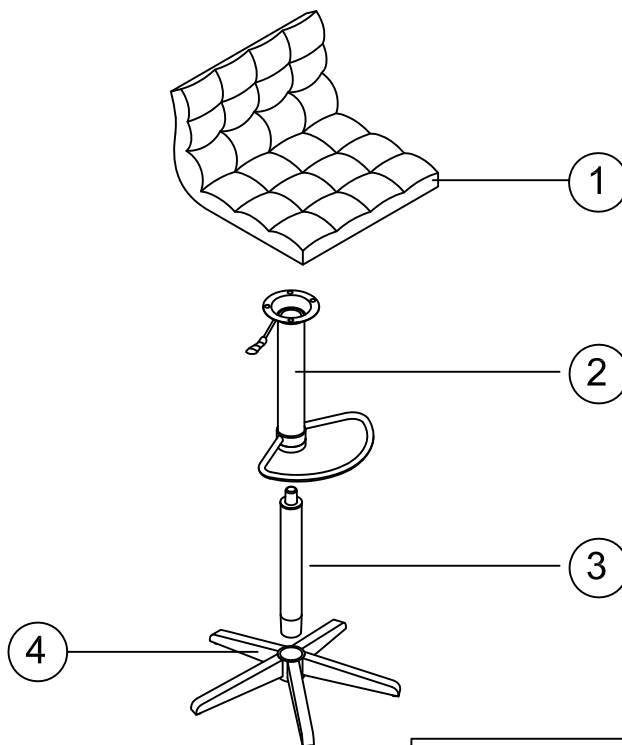

Dwell Bar chair

134559 - White PU
134561 - Stone PU
134563 - Black PU
138826 - Tan PU

PLEASE READ

- Please read the assembly Instructions carefully.
- We cannot accept return on any part or fully assembled products.
- Identify each part of the furniture before assembly using the instructions.
- Check all pieces are present and correct.
- Ensure you have all of the correct tools needed for assembly.
- Clear a suitable place to work.
- Never force the fittings together.
- Do not fully tighten any screws until all pieces of the main structure are in place.
- Keep these instructions for future assembly.

1 person
assembly

COMPONENTS

TOOLS NEEDED

HARDWARE

1 ▷

TOOLS NEEDED

HARDWARE

2 ▷

Remove the red cap
before assembling!

3 ▷

4 ▷