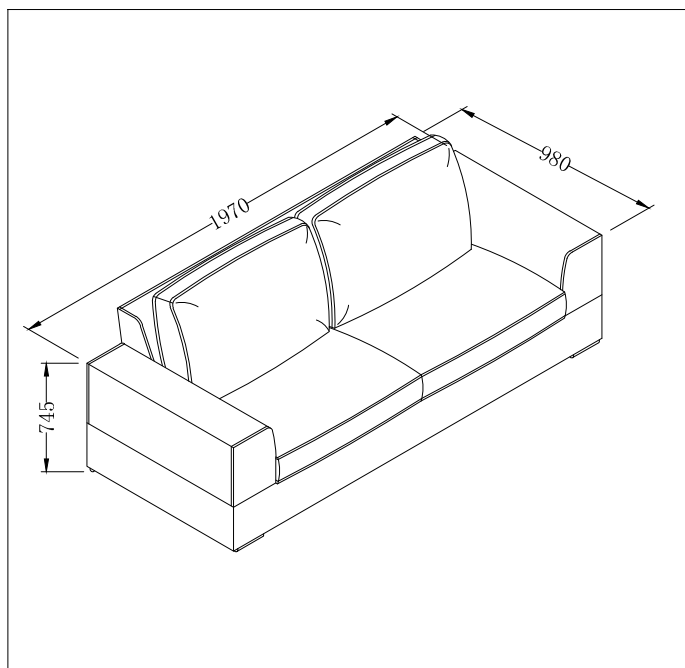

PLEASE READ

- Please read the assembly instructions carefully.
- We cannot accept return on any part or fully assembled products.
- Identify each part of the furniture before assembly using the instructions.
- Check all pieces are present and correct.
- Ensure you have all of the correct tools needed for assembly.
- Clear a suitable place to work.
- Never force the fittings together.
- Do not fully tighten any screws until all pieces of the main structure are in place.
- Keep these instructions for future assembly.

2 persons
assembly