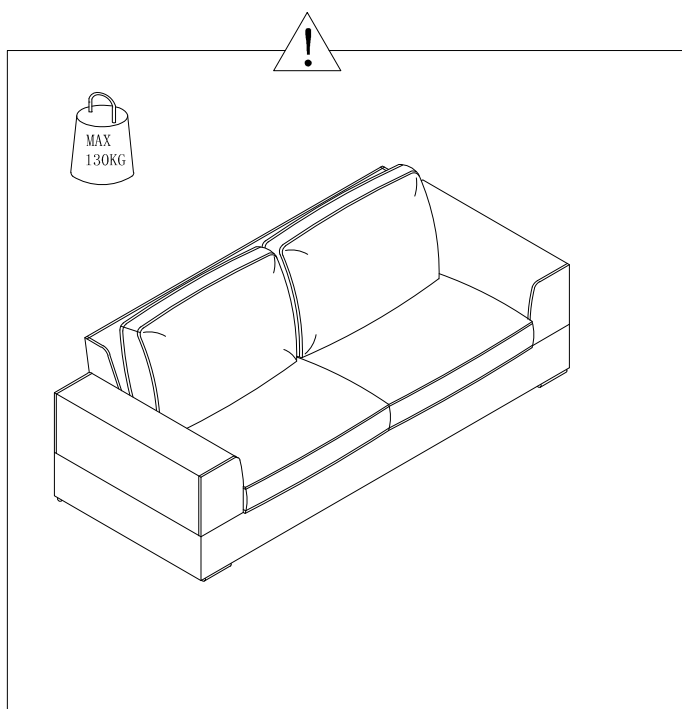

PLEASE READ

- Please read the assembly instructions carefully.
- We cannot accept return on any part or fully assembled products.
- Identify each part of the furniture before assembly using the instructions.
- Check all pieces are present and correct.
- Ensure you have all of the correct tools needed for assembly.
- Clear a suitable place to work.
- Never force the fittings together.
- Do not fully tighten any screws until all pieces of the main structure are in place.
- Keep these instructions for future assembly.

2 persons
assembly