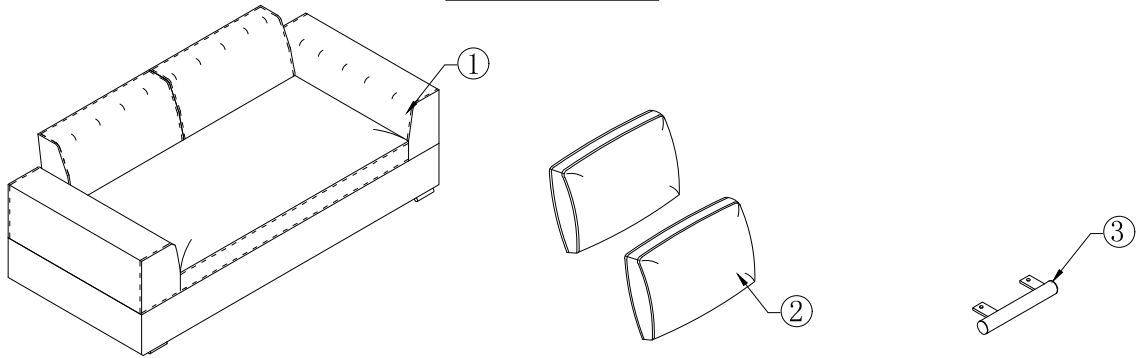

dwell

AI-SN-S872

Verona 2 seat sofa bed

144026-Mocha

144042-Charcoal

PLEASE READ

- Please read the assembly instructions carefully.
- We cannot accept return on any part or fully assembled products.
- Identify each part of the furniture before assembly using the instructions.
- Check all pieces are present and correct.
- Ensure you have all of the correct tools needed for assembly.
- Clear a suitable place to work.
- Never force the fittings together.
- Do not fully tighten any screws until all pieces of the main structure are in place.
- Keep these instructions for future assembly.

2 persons
assembly

TOOLS NEEDED

HARDWARE

COMPONENTS

Assembly Instructions