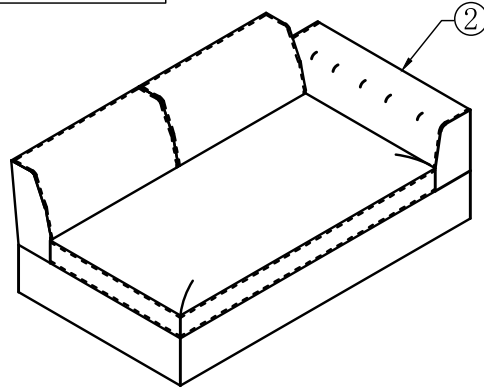

dwell

AI-SN-S872B

Verona left hand corner sofa bed with chaise storage

143796-Mocha
143798-Charcoal

PLEASE READ

- Please read the assembly instructions carefully.
- We cannot accept return on any part or fully assembled products.
- Identify each part of the furniture before assembly using the instructions.
- Check all pieces are present and correct.
- Ensure you have all of the correct tools needed for assembly.
- Clear a suitable place to work.
- Never force the fittings together.
- Do not fully tighten any screws until all pieces of the main structure are in place.
- Keep these instructions for future assembly.

TOOLS NEEDED

M6

HARDWARE

A × 16
M6 × 30

COMPONENTS

④x8

Assembly Instructions

dwell

AI-SN-S872B

Verona right hand corner sofa bed with chaise storage mocha

143806-Mocha
143808-Charcoal

PLEASE READ

- Please read the assembly instructions carefully.
- We cannot accept return on any part or fully assembled products.
- Identify each part of the furniture before assembly using the instructions.
- Check all pieces are present and correct.
- Ensure you have all of the correct tools needed for assembly.
- Clear a suitable place to work.
- Never force the fittings together.
- Do not fully tighten any screws until all pieces of the main structure are in place.
- Keep these instructions for future assembly.