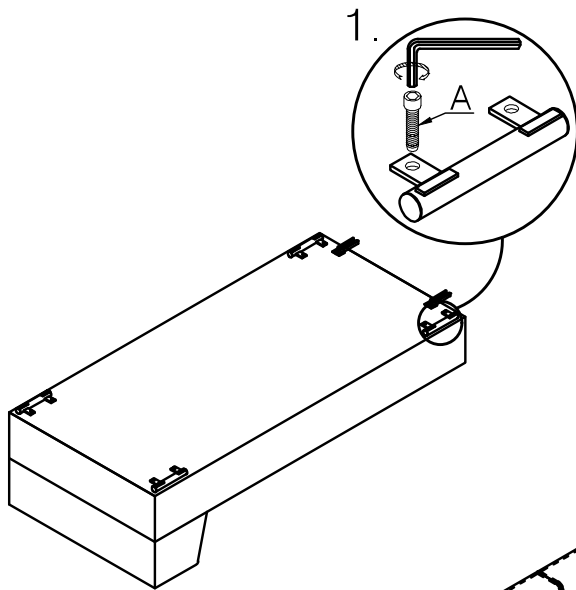

dwell

AI-SN-S872B

Verona left hand corner sofa bed with chaise storage

143796-Mocha
143798-Charcoal

PLEASE READ

- Please read the assembly instructions carefully.
- We cannot accept return on any part or fully assembled products.
- Identify each part of the furniture before assembly using the instructions.
- Check all pieces are present and correct.
- Ensure you have all of the correct tools needed for assembly.
- Clear a suitable place to work.
- Never force the fittings together.
- Do not fully tighten any screws until all pieces of the main structure are in place.
- Keep these instructions for future assembly.

TOOLS NEEDED

M6

HARDWARE

A × 16
M6 × 30

COMPONENTS

④x8

Assembly Instructions

dwell

AI-SN-S872B

Verona right hand corner sofa bed with chaise storage mocha

143806-Mocha
143808-Charcoal

PLEASE READ

- Please read the assembly instructions carefully.
- We cannot accept return on any part or fully assembled products.
- Identify each part of the furniture before assembly using the instructions.
- Check all pieces are present and correct.
- Ensure you have all of the correct tools needed for assembly.
- Clear a suitable place to work.
- Never force the fittings together.
- Do not fully tighten any screws until all pieces of the main structure are in place.
- Keep these instructions for future assembly.