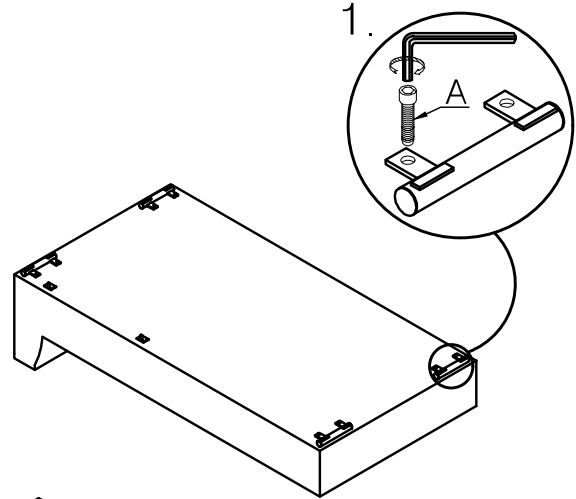

dwell

AI-SN-S872B

Verona left hand corner sofa bed with chaise storage

143796-Mocha
143798-Charcoal

PLEASE READ

- Please read the assembly instructions carefully.
- We cannot accept return on any part or fully assembled products.
- Identify each part of the furniture before assembly using the instructions.
- Check all pieces are present and correct.
- Ensure you have all of the correct tools needed for assembly.
- Clear a suitable place to work.
- Never force the fittings together.
- Do not fully tighten any screws until all pieces of the main structure are in place.
- Keep these instructions for future assembly.

TOOLS NEEDED

M6

HARDWARE

A × 16
M6 × 30

COMPONENTS

④x8

Assembly Instructions

dwell

AI-SN-S872B

Verona right hand corner sofa bed with chaise storage mocha

143806-Mocha
143808-Charcoal

PLEASE READ

- Please read the assembly instructions carefully.
- We cannot accept return on any part or fully assembled products.
- Identify each part of the furniture before assembly using the instructions.
- Check all pieces are present and correct.
- Ensure you have all of the correct tools needed for assembly.
- Clear a suitable place to work.
- Never force the fittings together.
- Do not fully tighten any screws until all pieces of the main structure are in place.
- Keep these instructions for future assembly.