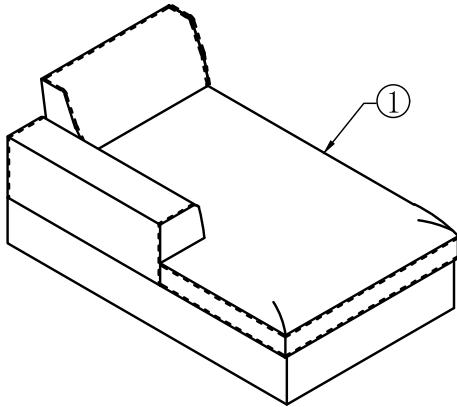

dwell

AI-SN-S872B

Verona left hand corner sofa bed with chaise storage

143796-Mocha
143798-Charcoal

PLEASE READ

- Please read the assembly instructions carefully.
- We cannot accept return on any part or fully assembled products.
- Identify each part of the furniture before assembly using the instructions.
- Check all pieces are present and correct.
- Ensure you have all of the correct tools needed for assembly.
- Clear a suitable place to work.
- Never force the fittings together.
- Do not fully tighten any screws until all pieces of the main structure are in place.
- Keep these instructions for future assembly.

TOOLS NEEDED

M6

HARDWARE

A × 16
M6 × 30

COMPONENTS

④x8

Assembly Instructions

dwell

AI-SN-S872B

Verona right hand corner sofa bed with chaise storage mocha

143806-Mocha
143808-Charcoal

PLEASE READ

- Please read the assembly instructions carefully.
- We cannot accept return on any part or fully assembled products.
- Identify each part of the furniture before assembly using the instructions.
- Check all pieces are present and correct.
- Ensure you have all of the correct tools needed for assembly.
- Clear a suitable place to work.
- Never force the fittings together.
- Do not fully tighten any screws until all pieces of the main structure are in place.
- Keep these instructions for future assembly.