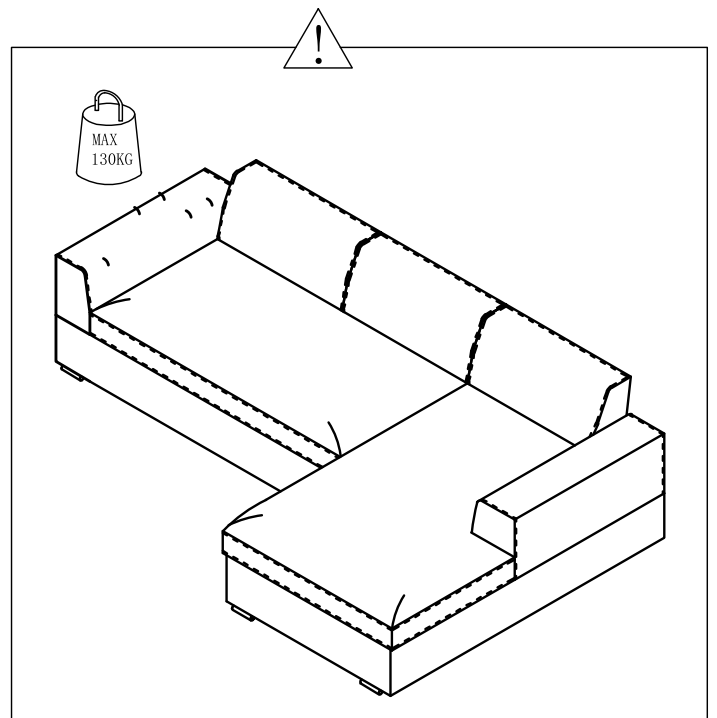

dwell

AI-SN-S872B

Verona left hand corner sofa bed with chaise storage

143796-Mocha
143798-Charcoal

PLEASE READ

- Please read the assembly instructions carefully.
- We cannot accept return on any part or fully assembled products.
- Identify each part of the furniture before assembly using the instructions.
- Check all pieces are present and correct.
- Ensure you have all of the correct tools needed for assembly.
- Clear a suitable place to work.
- Never force the fittings together.
- Do not fully tighten any screws until all pieces of the main structure are in place.
- Keep these instructions for future assembly.

AI-SN-S872B

Verona right hand corner sofa bed with chaise storage mocha

143806-Mocha
143808-Charcoal

PLEASE READ

- Please read the assembly instructions carefully.
- We cannot accept return on any part or fully assembled products.
- Identify each part of the furniture before assembly using the instructions.
- Check all pieces are present and correct.
- Ensure you have all of the correct tools needed for assembly.
- Clear a suitable place to work.
- Never force the fittings together.
- Do not fully tighten any screws until all pieces of the main structure are in place.
- Keep these instructions for future assembly.