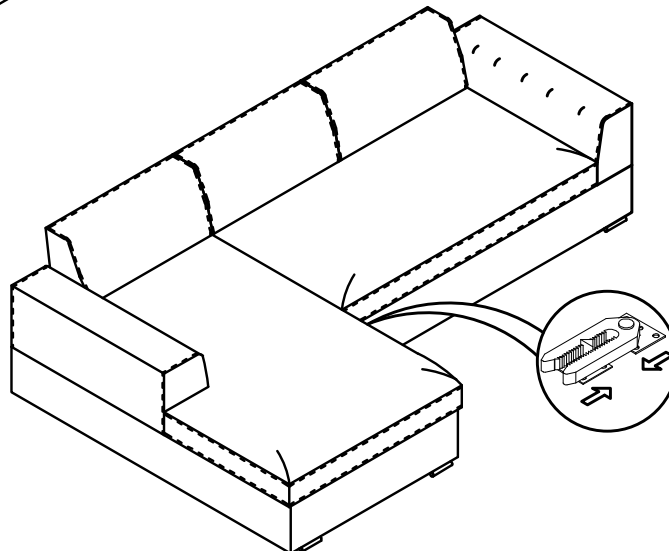

dwell

AI-SN-S872B

Verona left hand corner sofa bed with chaise storage

143796-Mocha
143798-Charcoal

PLEASE READ

- Please read the assembly instructions carefully.
- We cannot accept return on any part or fully assembled products.
- Identify each part of the furniture before assembly using the instructions.
- Check all pieces are present and correct.
- Ensure you have all of the correct tools needed for assembly.
- Clear a suitable place to work.
- Never force the fittings together.
- Do not fully tighten any screws until all pieces of the main structure are in place.
- Keep these instructions for future assembly.

TOOLS NEEDED

M6

HARDWARE

A × 16
M6 × 30

COMPONENTS

④x8

Assembly Instructions

dwell

AI-SN-S872B

Verona right hand corner sofa bed with chaise storage mocha

143806-Mocha
143808-Charcoal

PLEASE READ

- Please read the assembly instructions carefully.
- We cannot accept return on any part or fully assembled products.
- Identify each part of the furniture before assembly using the instructions.
- Check all pieces are present and correct.
- Ensure you have all of the correct tools needed for assembly.
- Clear a suitable place to work.
- Never force the fittings together.
- Do not fully tighten any screws until all pieces of the main structure are in place.
- Keep these instructions for future assembly.