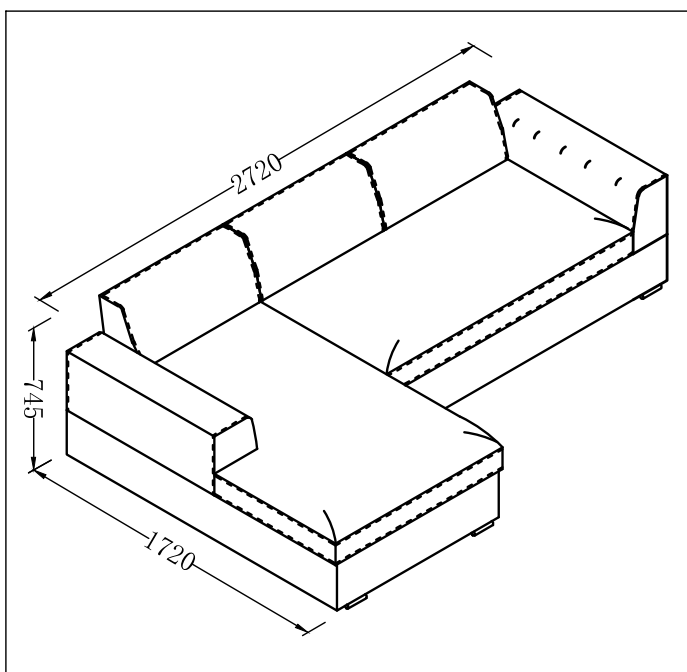

dwell

AI-SN-S872B

Verona left hand corner sofa bed with chaise storage

143796-Mocha
143798-Charcoal

PLEASE READ

- Please read the assembly instructions carefully.
- We cannot accept return on any part or fully assembled products.
- Identify each part of the furniture before assembly using the instructions.
- Check all pieces are present and correct.
- Ensure you have all of the correct tools needed for assembly.
- Clear a suitable place to work.
- Never force the fittings together.
- Do not fully tighten any screws until all pieces of the main structure are in place.
- Keep these instructions for future assembly.

TOOLS NEEDED

M6

HARDWARE

A × 16
M6 × 30

COMPONENTS

④x8

Assembly Instructions

dwell

AI-SN-S872B

Verona right hand corner sofa bed with chaise storage mocha

143806-Mocha
143808-Charcoal

PLEASE READ

- Please read the assembly instructions carefully.
- We cannot accept return on any part or fully assembled products.
- Identify each part of the furniture before assembly using the instructions.
- Check all pieces are present and correct.
- Ensure you have all of the correct tools needed for assembly.
- Clear a suitable place to work.
- Never force the fittings together.
- Do not fully tighten any screws until all pieces of the main structure are in place.
- Keep these instructions for future assembly.