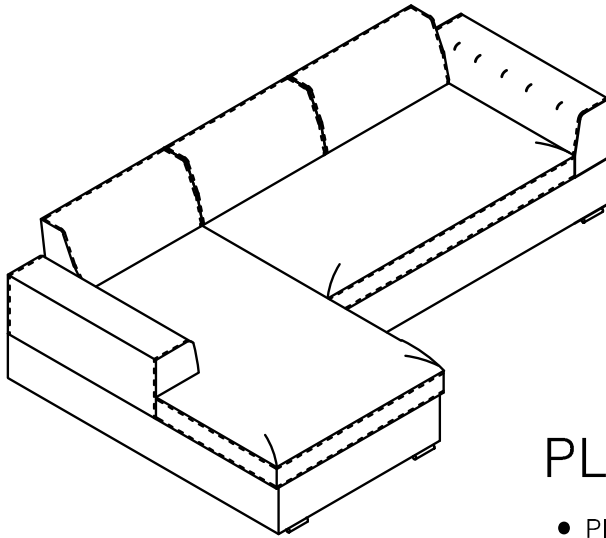

dwell

AI-SN-S872B

Verona left hand corner sofa bed with chaise storage

143796-Mocha
143798-Charcoal

PLEASE READ

- Please read the assembly instructions carefully.
- We cannot accept return on any part or fully assembled products.
- Identify each part of the furniture before assembly using the instructions.
- Check all pieces are present and correct.
- Ensure you have all of the correct tools needed for assembly.
- Clear a suitable place to work.
- Never force the fittings together.
- Do not fully tighten any screws until all pieces of the main structure are in place.
- Keep these instructions for future assembly.

TOOLS NEEDED

M6

HARDWARE

A × 16
M6 × 30

COMPONENTS

④x8

Assembly Instructions

dwell

AI-SN-S872B

Verona right hand corner sofa bed with chaise storage mocha

143806-Mocha
143808-Charcoal

PLEASE READ

- Please read the assembly instructions carefully.
- We cannot accept return on any part or fully assembled products.
- Identify each part of the furniture before assembly using the instructions.
- Check all pieces are present and correct.
- Ensure you have all of the correct tools needed for assembly.
- Clear a suitable place to work.
- Never force the fittings together.
- Do not fully tighten any screws until all pieces of the main structure are in place.
- Keep these instructions for future assembly.