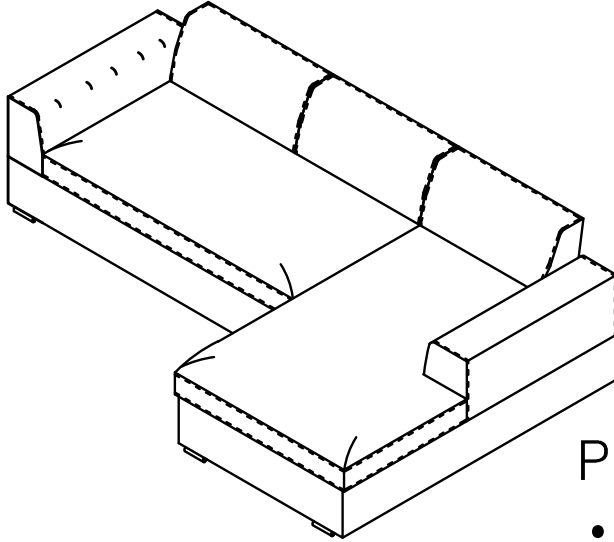

dwell

AI-SN-S872B

Verona left hand corner sofa bed with chaise storage

143796-Mocha
143798-Charcoal

PLEASE READ

- Please read the assembly instructions carefully.
- We cannot accept return on any part or fully assembled products.
- Identify each part of the furniture before assembly using the instructions.
- Check all pieces are present and correct.
- Ensure you have all of the correct tools needed for assembly.
- Clear a suitable place to work.
- Never force the fittings together.
- Do not fully tighten any screws until all pieces of the main structure are in place.
- Keep these instructions for future assembly.

TOOLS NEEDED

M6

HARDWARE

A × 16
M6 × 30

COMPONENTS

④x8

Assembly Instructions

dwell

AI-SN-S872B

Verona right hand corner sofa bed with chaise storage mocha

143806-Mocha
143808-Charcoal

PLEASE READ

- Please read the assembly instructions carefully.
- We cannot accept return on any part or fully assembled products.
- Identify each part of the furniture before assembly using the instructions.
- Check all pieces are present and correct.
- Ensure you have all of the correct tools needed for assembly.
- Clear a suitable place to work.
- Never force the fittings together.
- Do not fully tighten any screws until all pieces of the main structure are in place.
- Keep these instructions for future assembly.