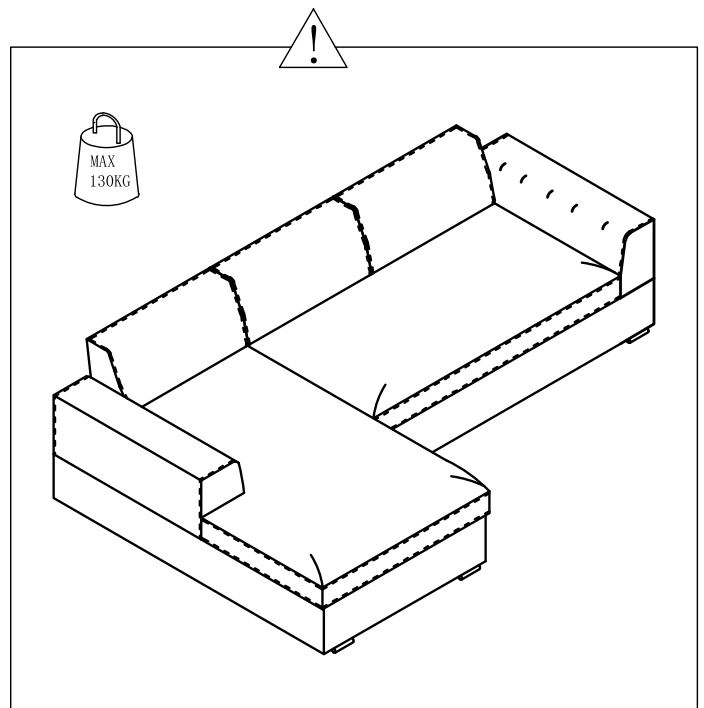

dwell

AI-SN-S872B

Verona left hand corner sofa bed with chaise storage

143796-Mocha
143798-Charcoal

PLEASE READ

- Please read the assembly instructions carefully.
- We cannot accept return on any part or fully assembled products.
- Identify each part of the furniture before assembly using the instructions.
- Check all pieces are present and correct.
- Ensure you have all of the correct tools needed for assembly.
- Clear a suitable place to work.
- Never force the fittings together.
- Do not fully tighten any screws until all pieces of the main structure are in place.
- Keep these instructions for future assembly.

TOOLS NEEDED

M6

HARDWARE

A × 16
M6 × 30

COMPONENTS

④x8

Assembly Instructions

dwell

AI-SN-S872B

Verona right hand corner sofa bed with chaise storage mocha

143806-Mocha
143808-Charcoal

PLEASE READ

- Please read the assembly instructions carefully.
- We cannot accept return on any part or fully assembled products.
- Identify each part of the furniture before assembly using the instructions.
- Check all pieces are present and correct.
- Ensure you have all of the correct tools needed for assembly.
- Clear a suitable place to work.
- Never force the fittings together.
- Do not fully tighten any screws until all pieces of the main structure are in place.
- Keep these instructions for future assembly.