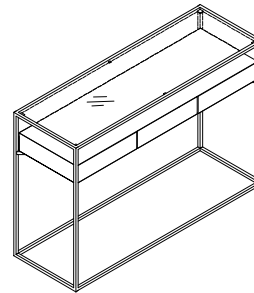

Drift console table with drawers

143068 - Walnut
143594 - Dark Oak

Before you start

**IMPORTANT, RETAIN FOR FUTURE REFERENCE:
READ CAREFULLY**

Conditions for use of this product: Domestic
Please read Do's and Dont's carefully before
assembly start.

Warning

Ensure that there are no cracks or damages to this product
before assembly.
Check to ensure that all hardware and fittings are present.
Refer to page 3.
Keep small parts out of reach of children.

Product outlook

Basic DIY skills required to assemble this
product

Number of people required
to assemble this product

Time taken to
assemble this
product

20 Minutes

Tools Required

Refer to components list
(page 3)

Warning

Please be careful to move the product
components during assembly.

Wood product is easily damaged. No
sharp, hard tools placed on the product
surface.

Max loading weight is 20kgs.