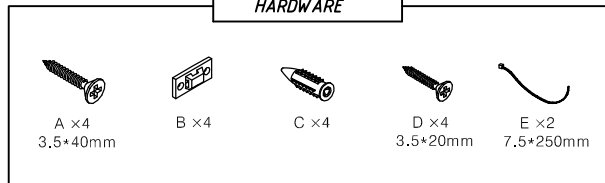

### You can write to us at

Dwell UK  
Unit 2  
Brockley Way  
Ridgmont  
BEDFORD  
MK43 0ZY

Drift console table with drawers

COMPONENTS

①		x1
②		x1

TOOLS NOT INCLUDED

HARDWARE