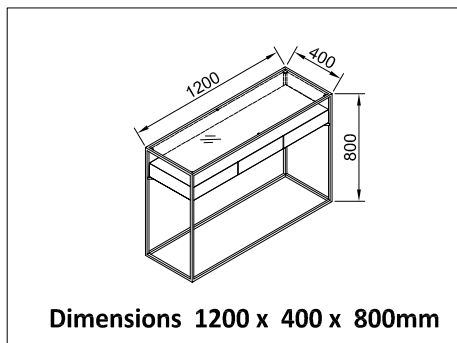

Drift console table with drawers

143068 - Walnut
143594 - Dark Oak

Before you start

**IMPORTANT, RETAIN FOR FUTURE REFERENCE:
READ CAREFULLY**

Conditions for use of this product: Domestic
Please read Do's and Dont's carefully before
assembly start.

Warning

Ensure that there are no cracks or damages to this product
before assembly.
Check to ensure that all hardware and fittings are present.
Refer to page 3.
Keep small parts out of reach of children.

Product outlook

Basic DIY skills required to assemble this
product

Number of people required
to assemble this product

Time taken to
assemble this
product

20 Minutes

Tools Required

Refer to components list
(page 3)

Warning

Please be careful to move the product
components during assembly.

Wood product is easily damaged. No
sharp, hard tools placed on the product
surface.

Max loading weight is 20kgs.