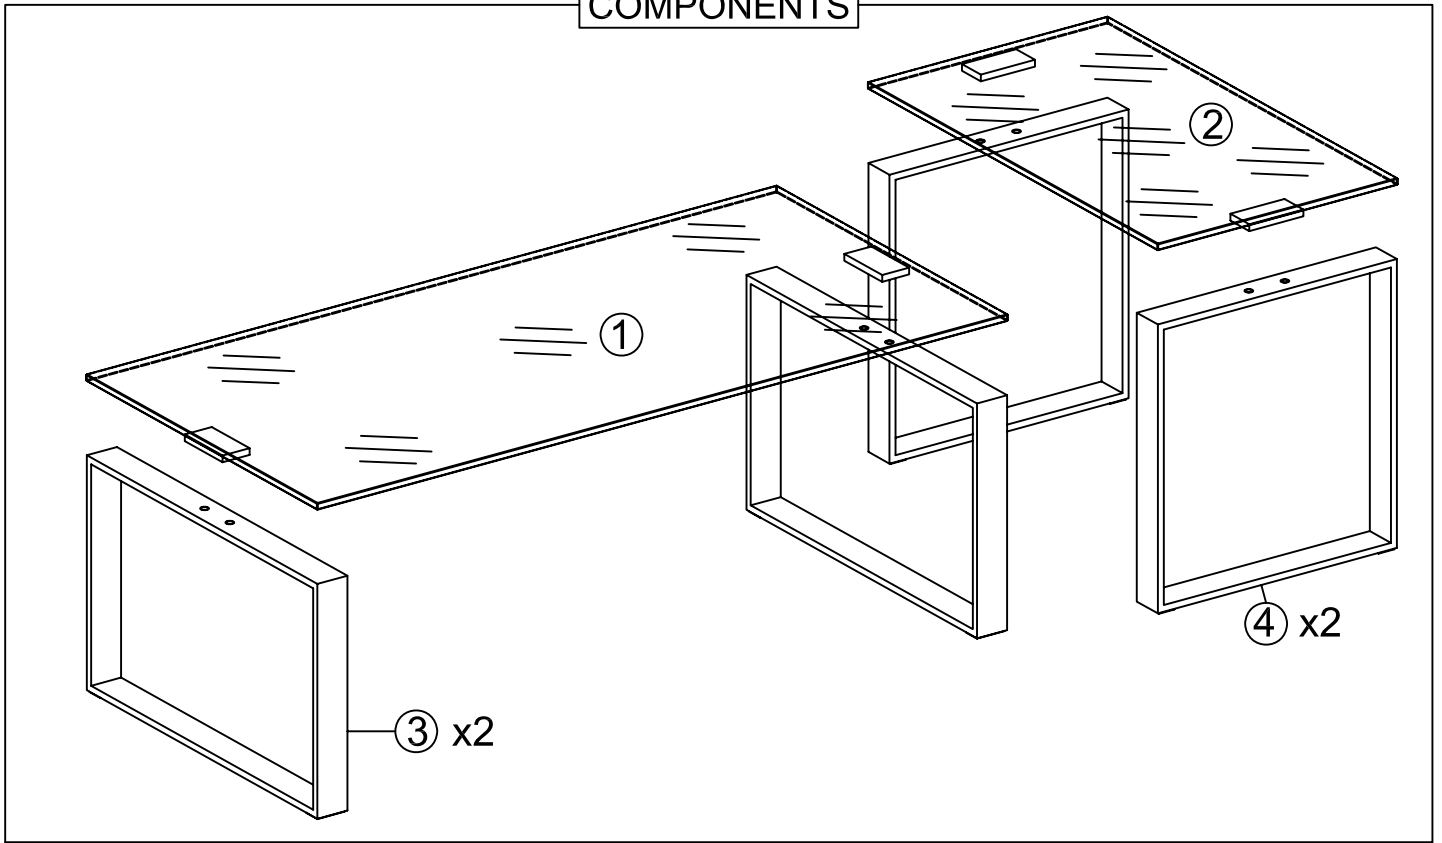

dwell

Glass loop leg coffee table

143128-Clear glass

PLEASE READ

- Please read the assembly instructions carefully.
- We can not accept return on any part or fully assembled products.
- Identify each part of the furniture before assembly using the instructions.
- Check all pieces are present and correct.
- Ensure you have all of the correct tools needed for assembly.
- Clear a suitable place to work.
- Never force the fittings together.
- Do not fully tighten any screws until all pieces of the main structure are in place.
- Keep these instructions for future assembly.

COMPONENTS

TOOLS NOT INCLUDED

(5MM)

HARDWARE

Ax8 pcs
(M8*16)

Bx8 pcs
(Ø17*Ø8*1.5)

2 ▷

3 ▷