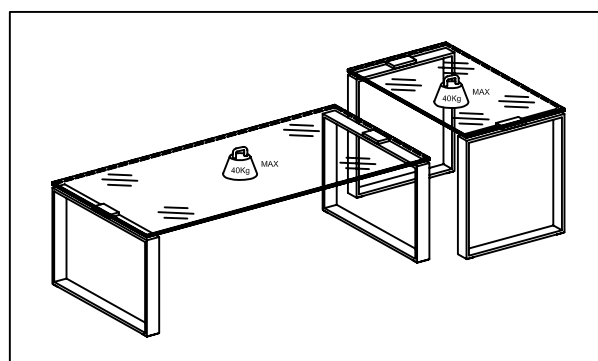

dwell

Glass loop leg coffee table

143128-Clear glass

PLEASE READ

- Please read the assembly instructions carefully.
- We can not accept return on any part or fully assembled products.
- Identify each part of the furniture before assembly using the instructions.
- Check all pieces are present and correct.
- Ensure you have all of the correct tools needed for assembly.
- Clear a suitable place to work.
- Never force the fittings together.
- Do not fully tighten any screws until all pieces of the main structure are in place.
- Keep these instructions for future assembly.

COMPONENTS

TOOLS NOT INCLUDED

(5MM)

HARDWARE

Ax8 pcs
(M8*16)

Bx8 pcs
(Ø17*Ø8*1.5)

2 ▷

3 ▷