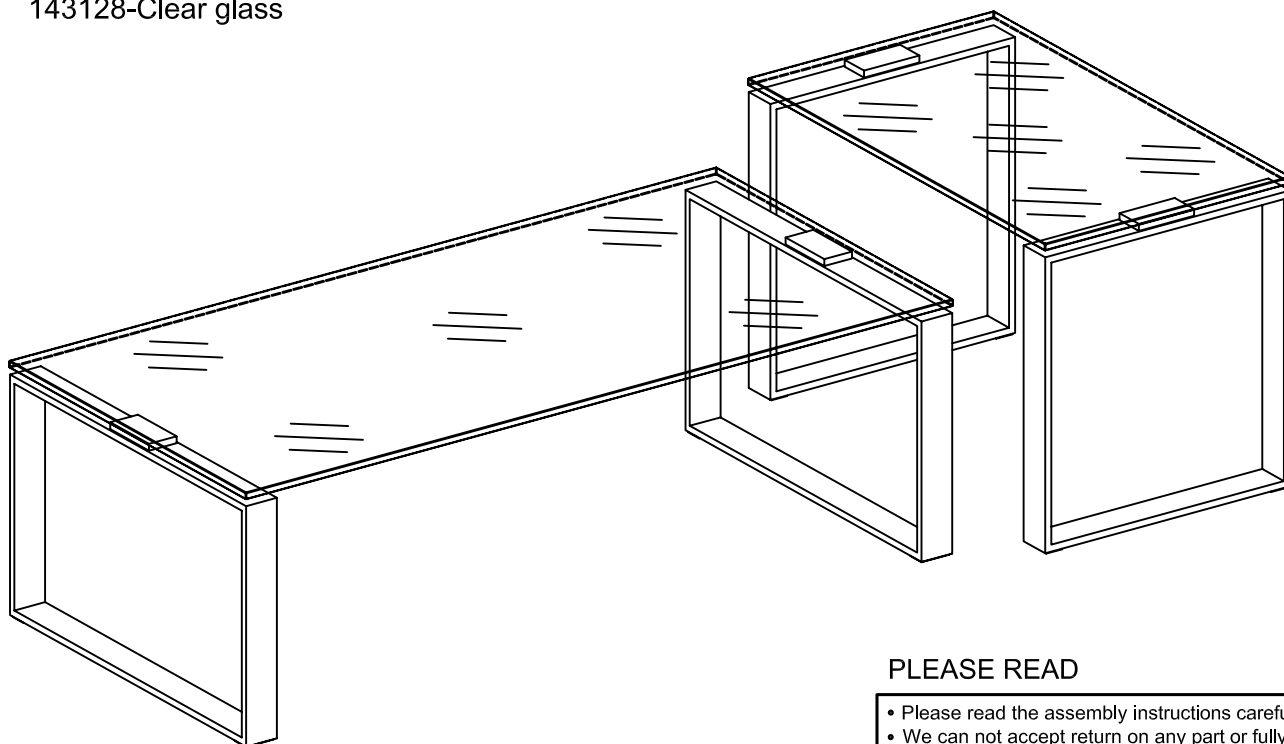

dwell

Glass loop leg coffee table

143128-Clear glass

PLEASE READ

- Please read the assembly instructions carefully.
- We can not accept return on any part or fully assembled products.
- Identify each part of the furniture before assembly using the instructions.
- Check all pieces are present and correct.
- Ensure you have all of the correct tools needed for assembly.
- Clear a suitable place to work.
- Never force the fittings together.
- Do not fully tighten any screws until all pieces of the main structure are in place.
- Keep these instructions for future assembly.

COMPONENTS

TOOLS NOT INCLUDED

(5MM)

HARDWARE

Ax8 pcs
(M8*16)

Bx8 pcs
(Ø17*Ø8*1.5)

2 ▷

3 ▷