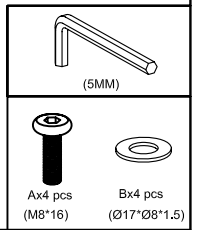

dwell

Glass loop leg coffee table

143128-Clear glass

PLEASE READ

- Please read the assembly instructions carefully.
- We can not accept return on any part or fully assembled products.
- Identify each part of the furniture before assembly using the instructions.
- Check all pieces are present and correct.
- Ensure you have all of the correct tools needed for assembly.
- Clear a suitable place to work.
- Never force the fittings together.
- Do not fully tighten any screws until all pieces of the main structure are in place.
- Keep these instructions for future assembly.

COMPONENTS

TOOLS NOT INCLUDED

(5MM)

HARDWARE

Ax8 pcs
(M8*16)

Bx8 pcs
(Ø17*Ø8*1.5)

2 ▷

3 ▷