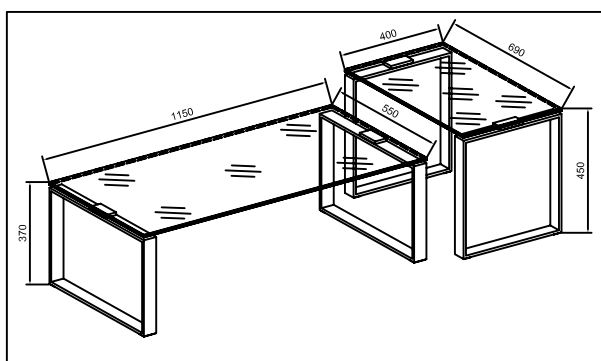

dwell

Glass loop leg coffee table

143128-Clear glass

PLEASE READ

- Please read the assembly instructions carefully.
- We can not accept return on any part or fully assembled products.
- Identify each part of the furniture before assembly using the instructions.
- Check all pieces are present and correct.
- Ensure you have all of the correct tools needed for assembly.
- Clear a suitable place to work.
- Never force the fittings together.
- Do not fully tighten any screws until all pieces of the main structure are in place.
- Keep these instructions for future assembly.

COMPONENTS

TOOLS NOT INCLUDED

(5MM)

HARDWARE

Ax8 pcs
(M8*16)

Bx8 pcs
(Ø17*Ø8*1.5)

2 ▷

3 ▷