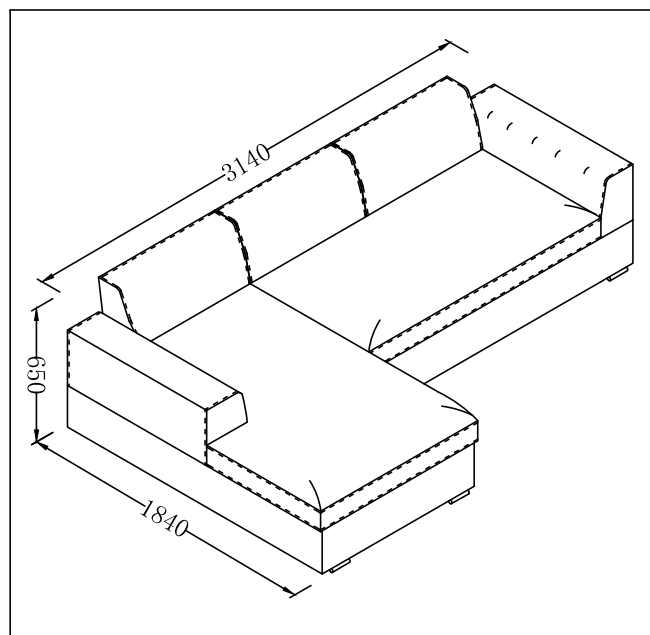

dwell

AI-SN-S260
Verona left hand corner sofa

102286-Mocha
104193-Charcoal
102288-Cream

PLEASE READ

- Please read the assembly instructions carefully.
- We cannot accept return on any part or fully assembled products.
- Identify each part of the furniture before assembly using the instructions.
- Check all pieces are present and correct.
- Ensure you have all of the correct tools needed for assembly.
- Clear a suitable place to work.
- Never force the fittings together.
- Do not fully tighten any screws until all pieces of the main structure are in place.
- Keep these instructions for future assembly.

2 persons
assembly

AI-SN-S260

TOOLS NEEDED	HARDWARE
 <p>M6</p>	 <p>A x16 M6x30</p>
COMPONENTS	
	
Assembly Instructions	
