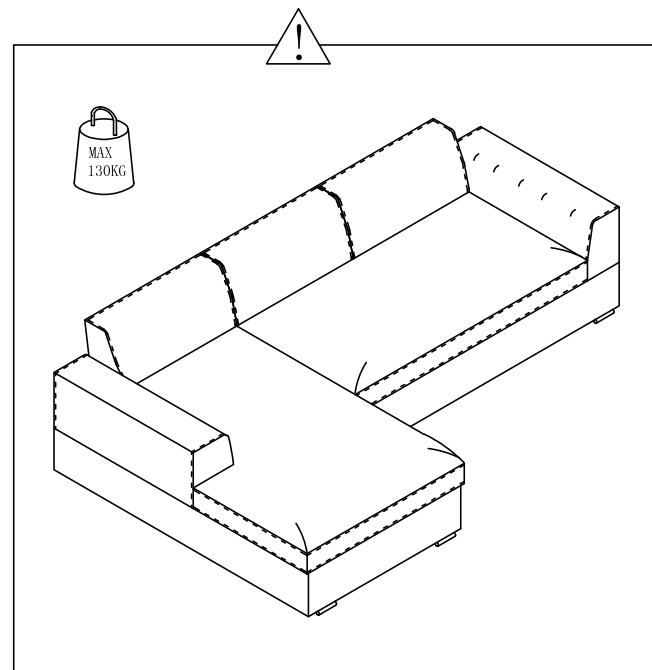

dwell

AI-SN-S260
Verona left hand corner sofa

102286-Mocha
104193-Charcoal
102288-Cream

PLEASE READ

- Please read the assembly instructions carefully.
- We cannot accept return on any part or fully assembled products.
- Identify each part of the furniture before assembly using the instructions.
- Check all pieces are present and correct.
- Ensure you have all of the correct tools needed for assembly.
- Clear a suitable place to work.
- Never force the fittings together.
- Do not fully tighten any screws until all pieces of the main structure are in place.
- Keep these instructions for future assembly.

2 persons
assembly

AI-SN-S260

TOOLS NEEDED	HARDWARE
 <p>M6</p>	 <p>A x16 M6x30</p>
COMPONENTS	
	
Assembly Instructions	
