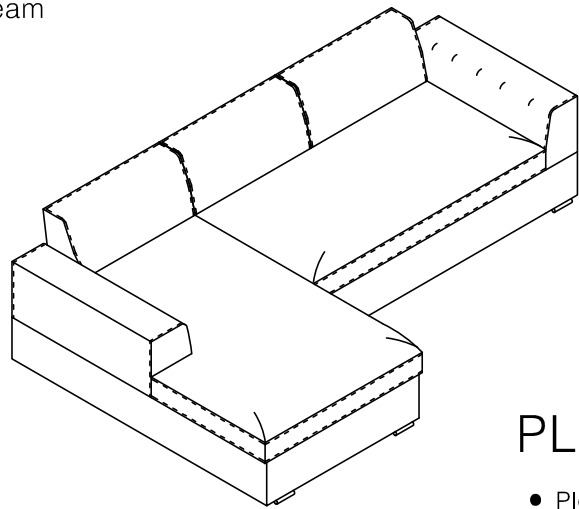

dwell

AI-SN-S260
Verona left hand corner sofa

102286-Mocha
104193-Charcoal
102288-Cream

PLEASE READ

- Please read the assembly instructions carefully.
- We cannot accept return on any part or fully assembled products.
- Identify each part of the furniture before assembly using the instructions.
- Check all pieces are present and correct.
- Ensure you have all of the correct tools needed for assembly.
- Clear a suitable place to work.
- Never force the fittings together.
- Do not fully tighten any screws until all pieces of the main structure are in place.
- Keep these instructions for future assembly.

2 persons
assembly

AI-SN-S260

TOOLS NEEDED	HARDWARE
 <p>M6</p>	 <p>A x16 M6x30</p>
COMPONENTS	
	
Assembly Instructions	
