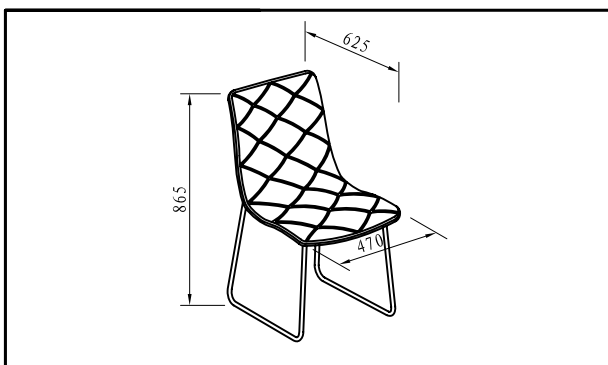

Portela Dining Chair

142964-black
142966-white
142968-stone
142970-grey

PLEASE READ

Please read the assembly instructions carefully.
We can not accept return on any part or fully assembled products.
Identify each part of the furniture before assembly using the instructions.
Check all pieces are present and correct.
Ensure you have all of the correct tools needed for assembly.
Clear a suitable place to work.
Never force the fittings together.
Do not fully tighten any screws until all pieces of the main structure are in place.
Keep these instructions for future assembly.