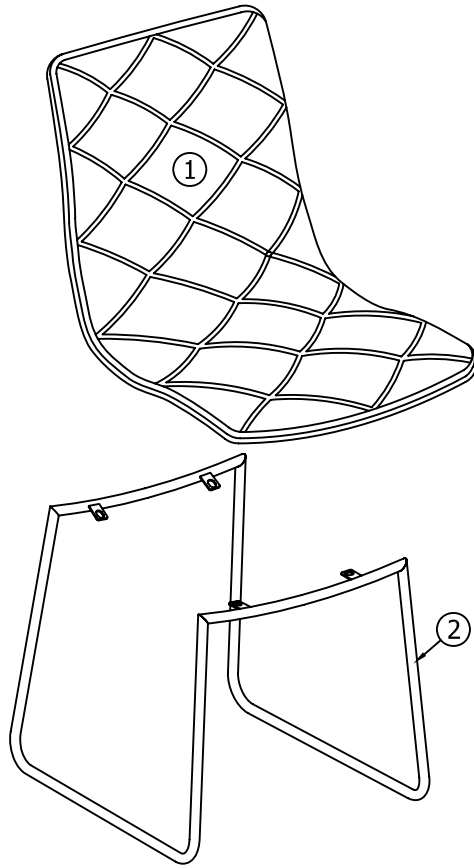

# Portela Dining Chair

142964-black  
142966-white  
142968-stone  
142970-grey

## PLEASE READ

Please read the assembly instructions carefully.  
We can not accept return on any part or fully assembled products.  
Identify each part of the furniture before assembly using the instructions.  
Check all pieces are present and correct.  
Ensure you have all of the correct tools needed for assembly.  
Clear a suitable place to work.  
Never force the fittings together.  
Do not fully tighten any screws until all pieces of the main structure are in place.  
Keep these instructions for future assembly.

## TOOLS INCLUDED

Ax1pc  
(4MM)

## HARDWARE

Bx4 pcs  
(M6X20)

Cx4 pcs  
(Ø16xØ6x1.5)

1 ▷

Ax1pc  
(4MM)

Bx4 pcs  
(M6X20)

Cx4 pcs  
(Ø16xØ6x1.5)