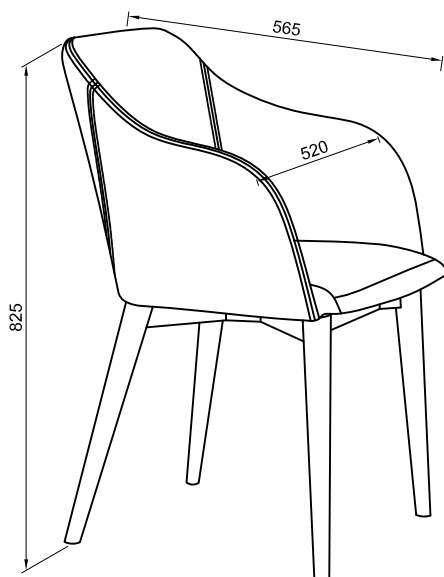

dwell

Dip dining armchair

140480-stone
139928-white
139930-black
139926-grey

PLEASE READ

- Please read the assembly Instructions carefully.
- We cannot accept return on any part or fully assembled products.
- Identify each part of the furniture before assembly using the instructions.
- Check all pieces are present and correct.
- Ensure you have all of the correct tools needed for assembly.
- Clear a suitable place to work.
- Never force the fittings together.
- Do not fully tighten any screws until all pieces of the main structure are in place.
- Keep these instructions for future assembly.

1 persons
assembly

COMPONENTS

TOOLS NEEDED

M4

HARDWARE

A x4
M6*55

B x4
ø8*17*1.0

COMPONENTS

1 ▷

TOOLS NEEDED

M4

HARDWARE

A x4
M6*55

B x4
Ø8*17*1.0

2 ▷