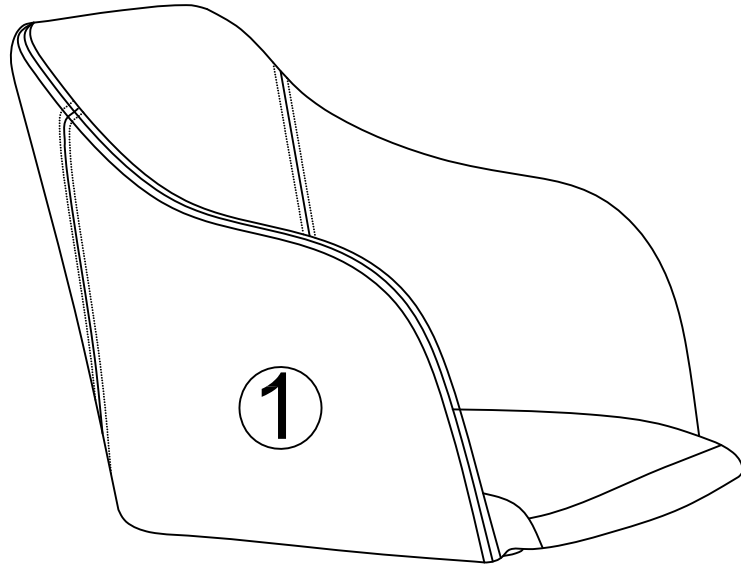

dwell

Dip dining armchair

140480-stone
139928-white
139930-black
139926-grey

PLEASE READ

- Please read the assembly Instructions carefully.
- We cannot accept return on any part or fully assembled products.
- Identify each part of the furniture before assembly using the instructions.
- Check all pieces are present and correct.
- Ensure you have all of the correct tools needed for assembly.
- Clear a suitable place to work.
- Never force the fittings together.
- Do not fully tighten any screws until all pieces of the main structure are in place.
- Keep these instructions for future assembly.

1 persons
assembly

COMPONENTS

TOOLS NEEDED

M4

HARDWARE

A x4
M6*55

B x4
ø8*17*1.0

COMPONENTS