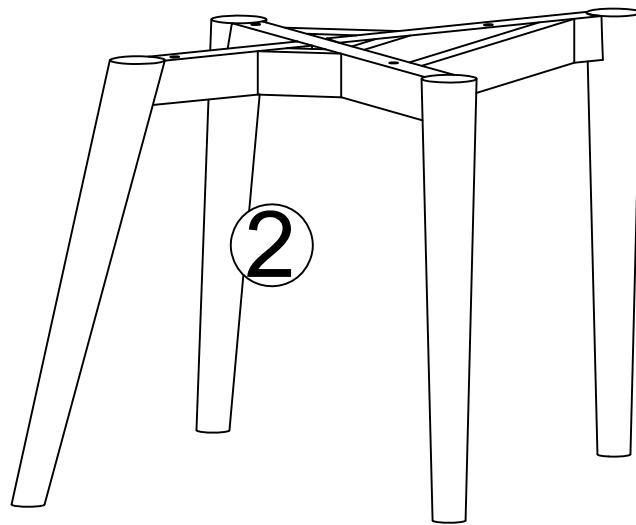

dwell

Dip dining armchair

140480-stone
139928-white
139930-black
139926-grey

PLEASE READ

- Please read the assembly Instructions carefully.
- We cannot accept return on any part or fully assembled products.
- Identify each part of the furniture before assembly using the instructions.
- Check all pieces are present and correct.
- Ensure you have all of the correct tools needed for assembly.
- Clear a suitable place to work.
- Never force the fittings together.
- Do not fully tighten any screws until all pieces of the main structure are in place.
- Keep these instructions for future assembly.

1 persons
assembly

COMPONENTS

TOOLS NEEDED

M4

HARDWARE

A x4
M6*55

B x4
ø8*17*1.0

COMPONENTS

1 ▷

TOOLS NEEDED

M4

HARDWARE

A x4
M6*55

B x4
Ø8*17*1.0

2 ▷