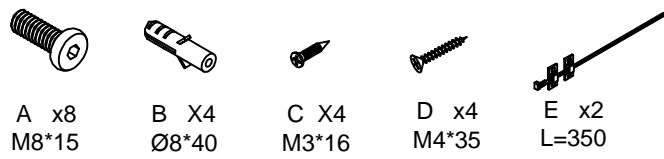

2 persons
assembly

COMPONENTS

TOOLS NEEDED

HARDWARE

1 ▷

TOOLS NEEDED

HARDWARE

COMPONENTS

2 ▷

TOOLS NEEDED

HARDWARE

B X4
Ø8*40

COMPONENTS

3 ▷

WARNING!
 The wall tie is supplied to attach the product to the wall and prevent any tipping.
 Please ensure the correct fixing plug is used for your type of wall.
 If you are unsure we recommend you consult a professional.