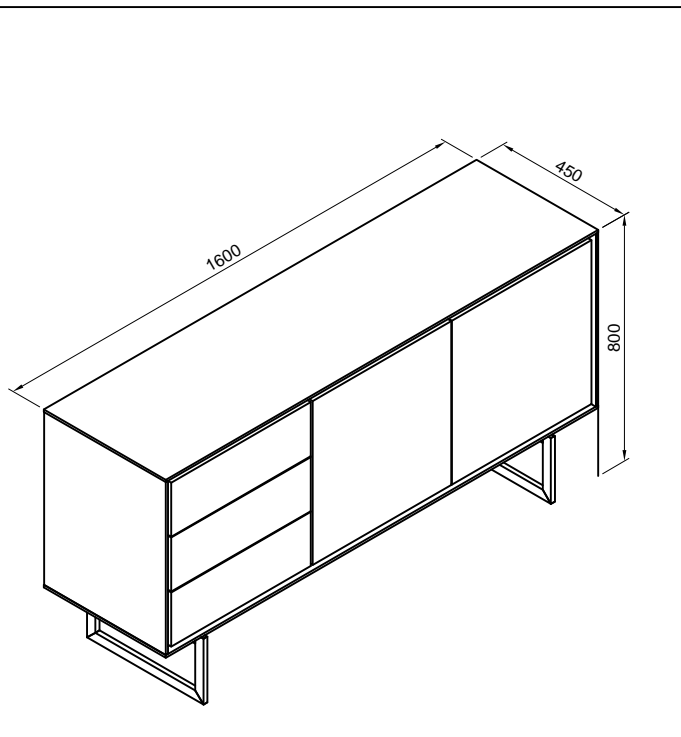

PLEASE READ

- Please read the assembly Instructions carefully.
- We cannot accept return on any part or fully assembled products.
- Identify each part of the furniture before assembly using the instructions.
- Check all pieces are present and correct.
- Ensure you have all of the correct tools needed for assembly.
- Clear a suitable place to work.
- Never force the fittings together.
- Do not fully tighten any screws until all pieces of the main structure are in place.
- Keep these instructions for future assembly.

2 persons
assembly