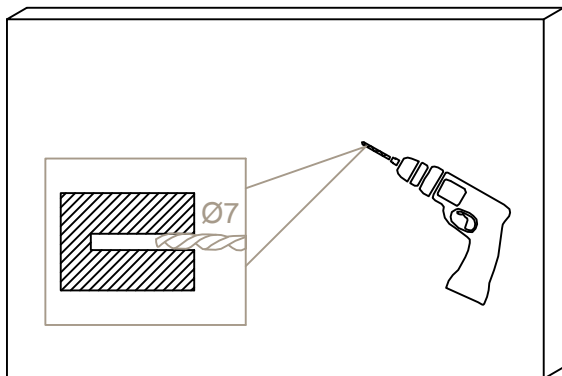

dwell

Side Board

142932 - Walnut+Light Stone

PLEASE READ

- Please read the assembly Instructions carefully.
- We cannot accept return on any part or fully assembled products.
- Identify each part of the furniture before assembly using the instructions.
- Check all pieces are present and correct.
- Ensure you have all of the correct tools needed for assembly.
- Clear a suitable place to work.
- Never force the fittings together.
- Do not fully tighten any screws until all pieces of the main structure are in place.
- Keep these instructions for future assembly.

2 persons
assembly

COMPONENTS

TOOLS NEEDED

HARDWARE

1 ▷

TOOLS NEEDED

HARDWARE

COMPONENTS

2 ▷

TOOLS NEEDED

HARDWARE

B X4
Ø8*40

COMPONENTS

3 ▷

WARNING!
 The wall tie is supplied to attach the product to the wall and prevent any tipping.
 Please ensure the correct fixing plug is used for your type of wall.
 If you are unsure we recommend you consult a professional.

TOOLS NEEDED

HARDWARE

C X4
M3*16

D x4
M4*35

E x2
L=350