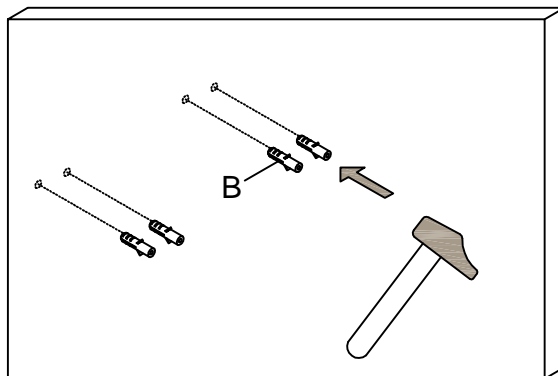

dwell

Side Board

142932 - Walnut+Light Stone

PLEASE READ

- Please read the assembly Instructions carefully.
- We cannot accept return on any part or fully assembled products.
- Identify each part of the furniture before assembly using the instructions.
- Check all pieces are present and correct.
- Ensure you have all of the correct tools needed for assembly.
- Clear a suitable place to work.
- Never force the fittings together.
- Do not fully tighten any screws until all pieces of the main structure are in place.
- Keep these instructions for future assembly.

2 persons
assembly

COMPONENTS

TOOLS NEEDED

HARDWARE

1 ▷

TOOLS NEEDED

HARDWARE

COMPONENTS

2 ▷

TOOLS NEEDED

HARDWARE

B X4
Ø8*40

COMPONENTS

3 ▷

WARNING!
 The wall tie is supplied to attach the product to the wall and prevent any tipping.
 Please ensure the correct fixing plug is used for your type of wall.
 If you are unsure we recommend you consult a professional.

TOOLS NEEDED

HARDWARE

C X4
M3*16

D x4
M4*35

E x2
L=350