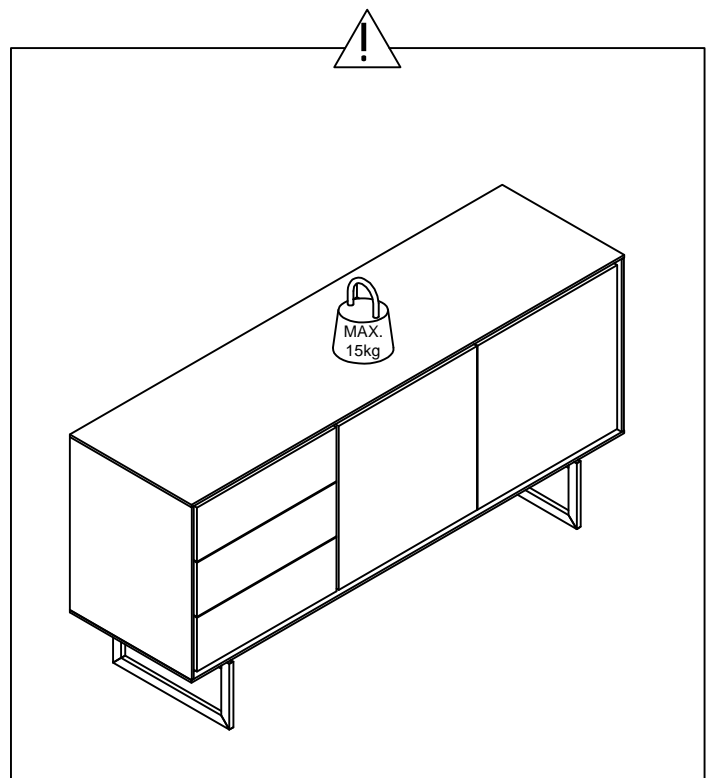

PLEASE READ

- Please read the assembly Instructions carefully.
- We cannot accept return on any part or fully assembled products.
- Identify each part of the furniture before assembly using the instructions.
- Check all pieces are present and correct.
- Ensure you have all of the correct tools needed for assembly.
- Clear a suitable place to work.
- Never force the fittings together.
- Do not fully tighten any screws until all pieces of the main structure are in place.
- Keep these instructions for future assembly.

2 persons
assembly