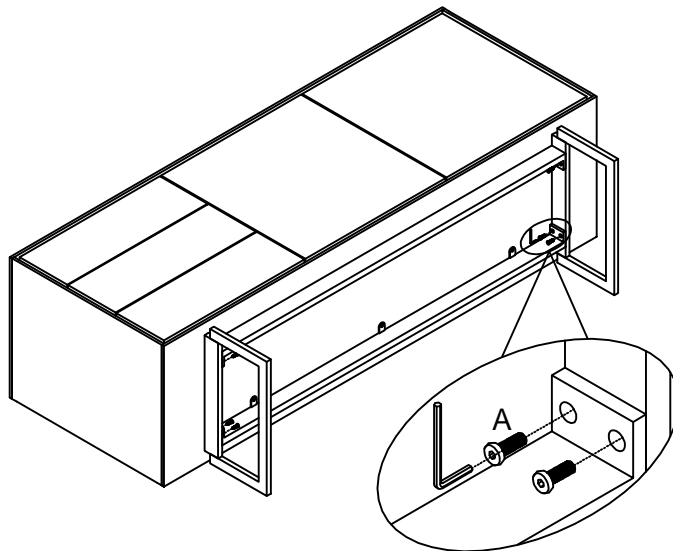

2 persons
assembly

COMPONENTS

TOOLS NEEDED

HARDWARE

1 ▷

TOOLS NEEDED

HARDWARE

COMPONENTS

2 ▷

TOOLS NEEDED

HARDWARE

B X4
Ø8*40

COMPONENTS

3 ▷

WARNING!
 The wall tie is supplied to attach the product to the wall and prevent any tipping.
 Please ensure the correct fixing plug is used for your type of wall.
 If you are unsure we recommend you consult a professional.

TOOLS NEEDED

HARDWARE

C X4
M3*16

D x4
M4*35

E x2
L=350