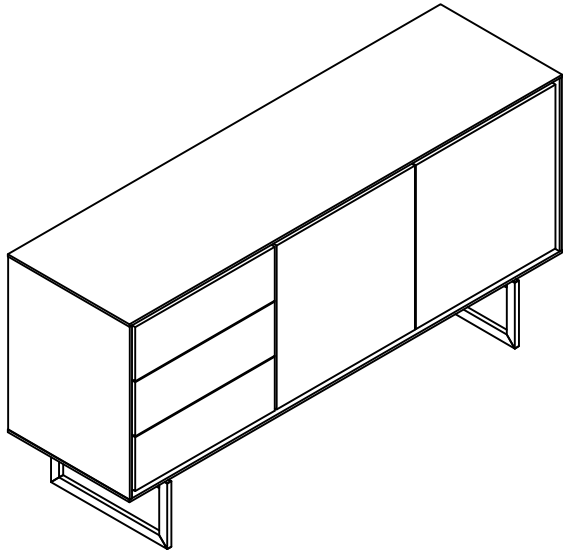

dwell

Side Board

142932 - Walnut+Light Stone

PLEASE READ

- Please read the assembly Instructions carefully.
- We cannot accept return on any part or fully assembled products.
- Identify each part of the furniture before assembly using the instructions.
- Check all pieces are present and correct.
- Ensure you have all of the correct tools needed for assembly.
- Clear a suitable place to work.
- Never force the fittings together.
- Do not fully tighten any screws until all pieces of the main structure are in place.
- Keep these instructions for future assembly.