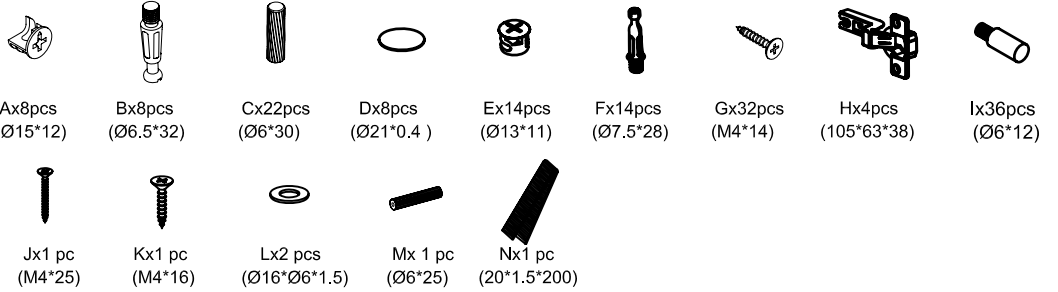

TOOLS NOT INCLUDED

HARDWARE