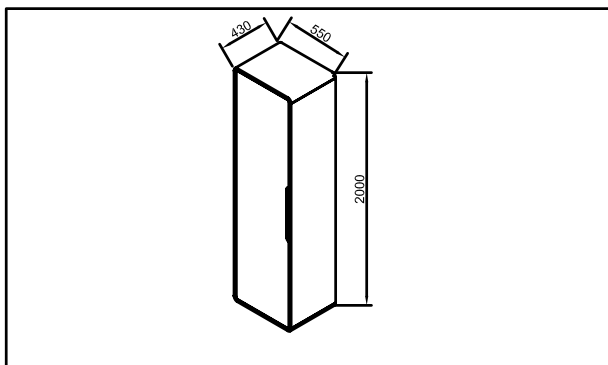

Notch tall thin shoe storage unit

112530-Matt stone

112531-Matt white

142866-High gloss white

142868-High gloss stone

142870-Walnut

PLEASE READ

- Please read the assembly instructions carefully.
- We can not accept return on any part or fully assembled products.
- Identify each part of the furniture before assembly using the instructions.
- Check all pieces are present and correct.
- Ensure you have all of the correct tools needed for assembly.
- Clear a suitable place to work.
- Never force the fittings together.
- Do not fully tighten any screws until all pieces of the main structure are in place.
- Keep these instructions for future assembly.