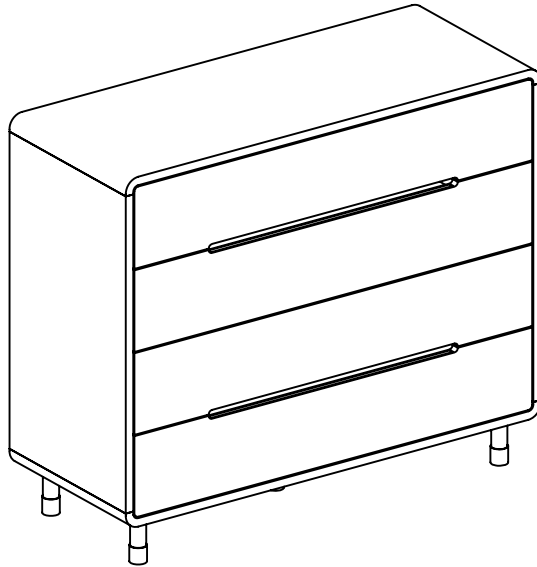

dwell

Notch Wide Chest of Drawers

104370-Walnut

112265-Oak

138814-Dark Oak

142862-High gloss white

142864-High gloss stone

PLEASE READ

COMPONENTS

TOOLS INCLUDED

4mm

TOOLS NOT INCLUDED

HARDWARE

Ax5 pcs
(M8*16)

Bx1 pcs
(M4*16)

Cx2 pcs
(Ø12*Ø4*1.5)

Dx1 pcs
(20*1.5*200)

Ex1 pcs
(Ø6*25)

Fx1 pcs
(M4*25)

1 ▷

Ax5 pcs
(M8*16)

2 ▷

- Bx1 pcs (M4*16)
- Cx1 pcs (Ø12*Ø4*1.5)
- Dx1 pcs (20*1.5*200)

3 ▷

- Cx1 pcs (Ø12*Ø4*1.5)
- Ex1 pcs (Ø6*25)
- Fx1 pcs (M4*25)