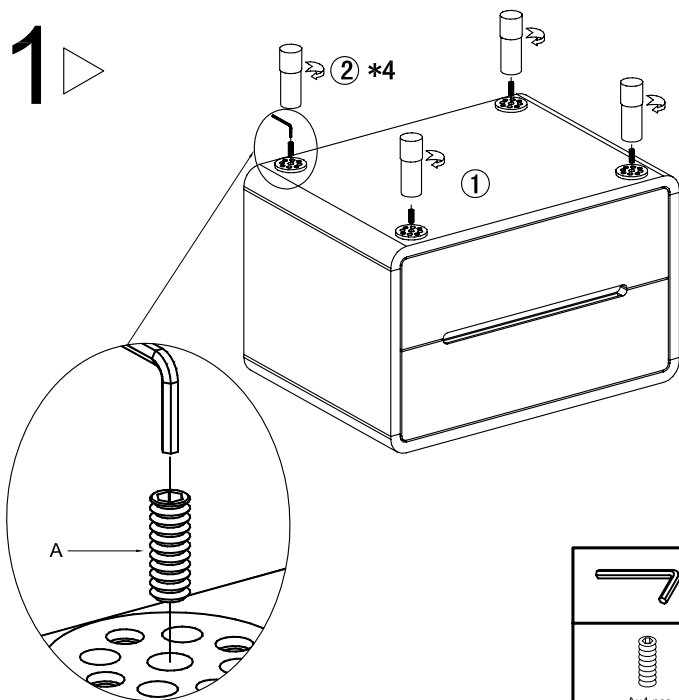

dwell

Notch bedside table

104368-Walnut

112266-Oak

138810-Dark Oak

142852-High gloss white

142856-High gloss stone

- Please read the assembly instructions carefully.
- Identify each part of the furniture before assembly using the instructions.
- Check all pieces are present and correct.
- Ensure you have all of the correct tools needed for assembly.
- Clear a suitable place to work.
- Never force the fittings together.
- Do not fully tighten any screws until all pieces of the main structure are in place.
- Keep these instructions for future assembly.

COMPONENTS

TOOLS INCLUDED

4mm

HARDWARE

Ax4 pcs
(M8*16)

1 ▶

Ax4 pcs
(M8*16)

2 ▶