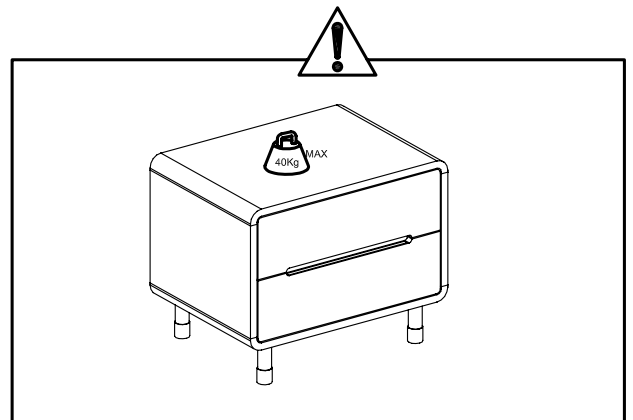

dwell

Notch bedside table

104368-Walnut

112266-Oak

138810-Dark Oak

142852-High gloss white

142856-High gloss stone

- Please read the assembly instructions carefully.
- Identify each part of the furniture before assembly using the instructions.
- Check all pieces are present and correct.
- Ensure you have all of the correct tools needed for assembly.
- Clear a suitable place to work.
- Never force the fittings together.
- Do not fully tighten any screws until all pieces of the main structure are in place.
- Keep these instructions for future assembly.

COMPONENTS

TOOLS INCLUDED

4mm

HARDWARE

Ax4 pcs
(M8*16)

1 ▶

Ax4 pcs
(M8*16)

2 ▶