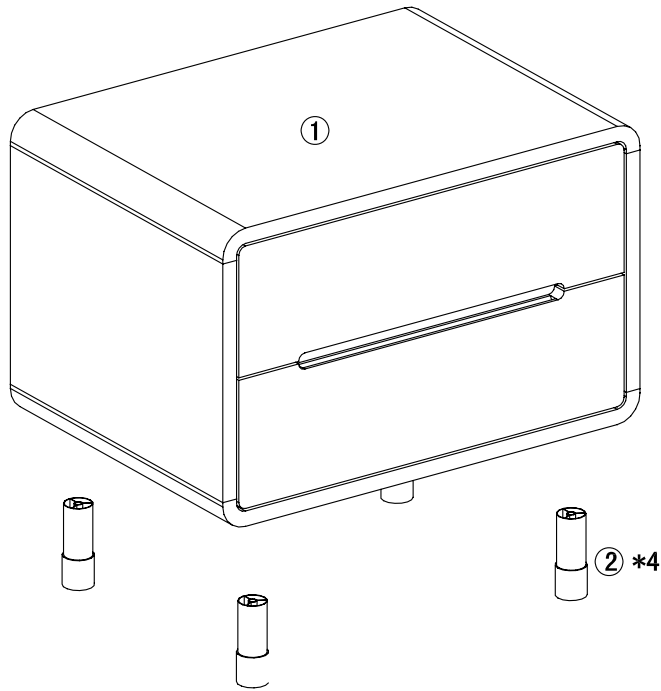

dwell

Notch bedside table

104368-Walnut

112266-Oak

138810-Dark Oak

142852-High gloss white

142856-High gloss stone

- Please read the assembly instructions carefully.
- Identify each part of the furniture before assembly using the instructions.
- Check all pieces are present and correct.
- Ensure you have all of the correct tools needed for assembly.
- Clear a suitable place to work.
- Never force the fittings together.
- Do not fully tighten any screws until all pieces of the main structure are in place.
- Keep these instructions for future assembly.

COMPONENTS

TOOLS INCLUDED

4mm

HARDWARE

Ax4 pcs
(M8*16)

1 ▶

Ax4 pcs
(M8*16)

2 ▶