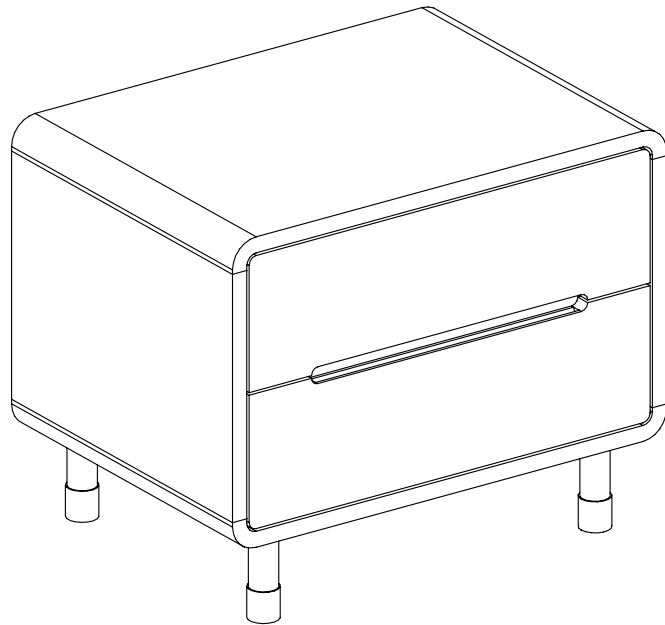

dwell

Notch bedside table

104368-Walnut

112266-Oak

138810-Dark Oak

142852-High gloss white

142856-High gloss stone

- Please read the assembly instructions carefully.
- Identify each part of the furniture before assembly using the instructions.
- Check all pieces are present and correct.
- Ensure you have all of the correct tools needed for assembly.
- Clear a suitable place to work.
- Never force the fittings together.
- Do not fully tighten any screws until all pieces of the main structure are in place.
- Keep these instructions for future assembly.

COMPONENTS

TOOLS INCLUDED

4mm

HARDWARE

Ax4 pcs
(M8*16)

1 ▶

Ax4 pcs
(M8*16)

2 ▶