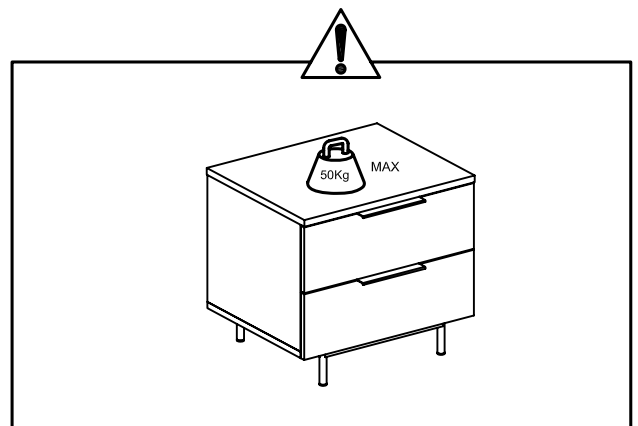

dwell

Bedside Table

141506 Natural Walnut

PLEASE READ

- Please read the assembly instructions carefully.
- We can not accept return on any part or fully assembled products.
- Identify each part of the furniture before assembly using the instructions.
- Check all pieces are present and correct.
- Ensure you have all of the correct tools needed for assembly.
- Clear a suitable place to work.
- Never force the fittings together.
- Do not fully tighten any screws until all pieces of the main structure are in place.
- Keep these instructions for future assembly.

COMPONENTS

TOOLS NOT INCLUDED

HARDWARE

Ax2 pcs
(40*20*200)

Bx4 pcs
(M3. 5*12)

1

Ax2 pcs
(40*20*200)

Bx4 pcs
(M3. 5*12)