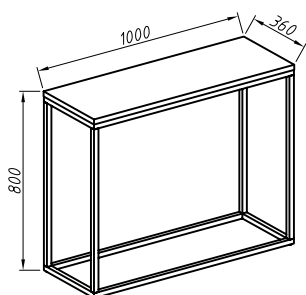

dwell

Console Table

141496 White

141494 Grey

PLEASE READ

- Please read the assembly instructions carefully.
- We can not accept return on any part or fully assembled products.
- Identify each part of the furniture before assembly using the instructions.
- Check all pieces are present and correct.
- Ensure you have all of the correct tools needed for assembly.
- Clear a suitable place to work.
- Never force the fittings together.
- Do not fully tighten any screws until all pieces of the main structure are in place.
- Keep these instructions for future assembly.

COMPONENTS

TOOLS INCLUDED

1x4MM

HARDWARE

Ax6 pcs
(M6*16)

Bx6 pcs
(Ø8)

1 ▶

1x4MM

Ax6 pcs
(M6*16)

Bx6 pcs
(Ø8)