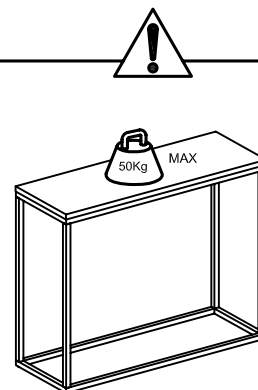

dwell

Console Table

141496 White

141494 Grey

PLEASE READ

- Please read the assembly instructions carefully.
- We can not accept return on any part or fully assembled products.
- Identify each part of the furniture before assembly using the instructions.
- Check all pieces are present and correct.
- Ensure you have all of the correct tools needed for assembly.
- Clear a suitable place to work.
- Never force the fittings together.
- Do not fully tighten any screws until all pieces of the main structure are in place.
- Keep these instructions for future assembly.

COMPONENTS

TOOLS INCLUDED

1x4MM

HARDWARE

Ax6 pcs
(M6*16)

Bx6 pcs
(Ø8)

1 ▶

1x4MM

Ax6 pcs
(M6*16)

Bx6 pcs
(Ø8)