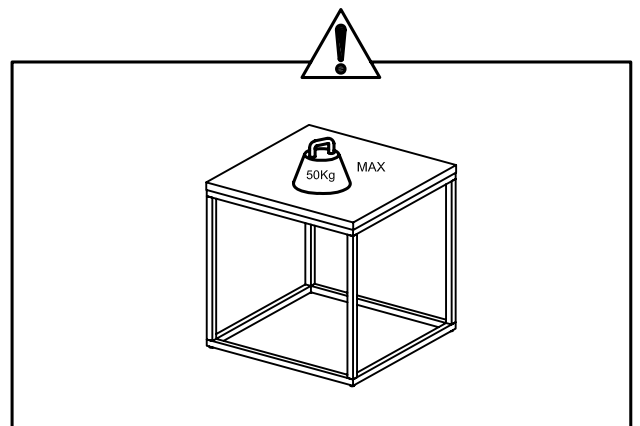

dwell

Side Table

141484 White

141482 Grey

PLEASE READ

- Please read the assembly instructions carefully.
- We can not accept return on any part or fully assembled products.
- Identify each part of the furniture before assembly using the instructions.
- Check all pieces are present and correct.
- Ensure you have all of the correct tools needed for assembly.
- Clear a suitable place to work.
- Never force the fittings together.
- Do not fully tighten any screws until all pieces of the main structure are in place.
- Keep these instructions for future assembly.

COMPONENTS

TOOLS INCLUDED

1x4MM

HARDWARE

Ax4 pcs
(M6*16)

Bx4 pcs
(Ø8)

1 ▶

1x4MM

Ax4 pcs
(M6*16)

Bx4 pcs
(Ø8)