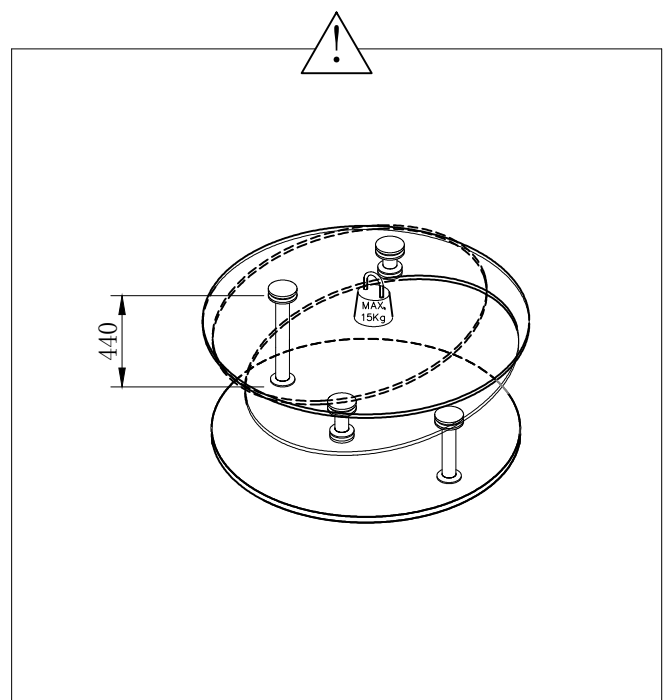

# Accessory

<p>①</p>  <p>Top Glass</p> <p>X 1</p>	<p>②</p>  <p>Small Glass</p> <p>X 2</p>	<p>③</p>  <p>Base</p> <p>X 1</p>
<p>④</p>  <p>52mm Short Up Pole</p> <p>X 1</p>	<p>⑤</p>  <p>81mm Length Up Pole</p> <p>X 1</p>	<p>⑥</p>  <p>281mm Short Down Pole</p> <p>X 1</p>
<p>⑦</p>  <p>311mm Length Down Pole</p> <p>X 1</p>	<p>⑧</p>  <p>Plastics Washer</p> <p>X 8</p>	<p>⑨</p>  <p>Down Decorative Ring</p> <p>X 4</p>

Code	Size	Photo	Qty
A	M6X25		12
B	M6X12		12

Code	Size	Photo	Qty
I	5#		1

1

2

3

4

5

Top Glass