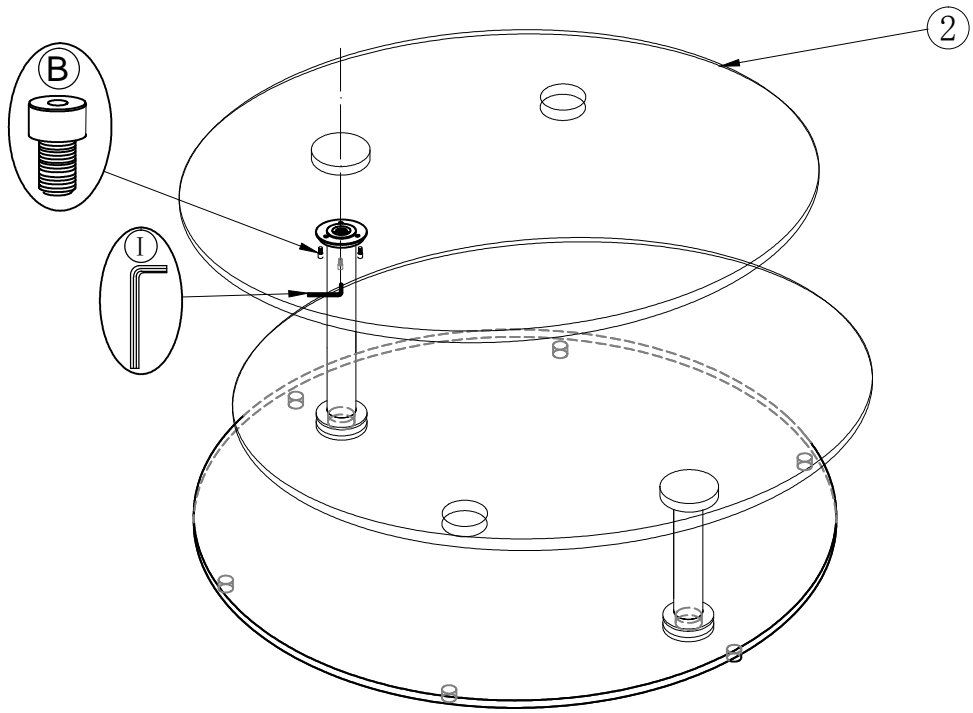

# Accessory

<p>①</p>  <p>Top Glass</p> <p>X 1</p>	<p>②</p>  <p>Small Glass</p> <p>X 2</p>	<p>③</p>  <p>Base</p> <p>X 1</p>
<p>④</p>  <p>52mm Short Up Pole</p> <p>X 1</p>	<p>⑤</p>  <p>81mm Length Up Pole</p> <p>X 1</p>	<p>⑥</p>  <p>281mm Short Down Pole</p> <p>X 1</p>
<p>⑦</p>  <p>311mm Length Down Pole</p> <p>X 1</p>	<p>⑧</p>  <p>Plastics Washer</p> <p>X 8</p>	<p>⑨</p>  <p>Down Decorative Ring</p> <p>X 4</p>

Code	Size	Photo	Qty
A	M6X25		12
B	M6X12		12

Code	Size	Photo	Qty
I	5#		1

1

2

3

4

5

Top Glass