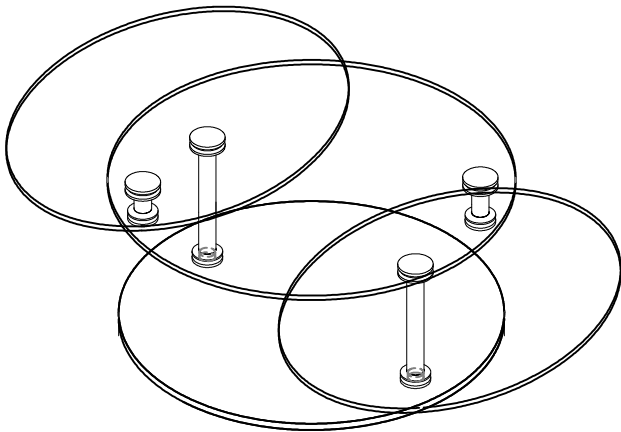

# Coffee Table

J6327-C140286

Clear

# Accessory

<p>①</p>  <p>Top Glass</p> <p>X 1</p>	<p>②</p>  <p>Small Glass</p> <p>X 2</p>	<p>③</p>  <p>Base</p> <p>X 1</p>
<p>④</p>  <p>52mm Short Up Pole</p> <p>X 1</p>	<p>⑤</p>  <p>81mm Length Up Pole</p> <p>X 1</p>	<p>⑥</p>  <p>281mm Short Down Pole</p> <p>X 1</p>
<p>⑦</p>  <p>311mm Length Down Pole</p> <p>X 1</p>	<p>⑧</p>  <p>Plastics Washer</p> <p>X 8</p>	<p>⑨</p>  <p>Down Decorative Ring</p> <p>X 4</p>

Code	Size	Photo	Qty
A	M6X25		12
B	M6X12		12

Code	Size	Photo	Qty
I	5#		1

1

2

3

4

5

Top Glass