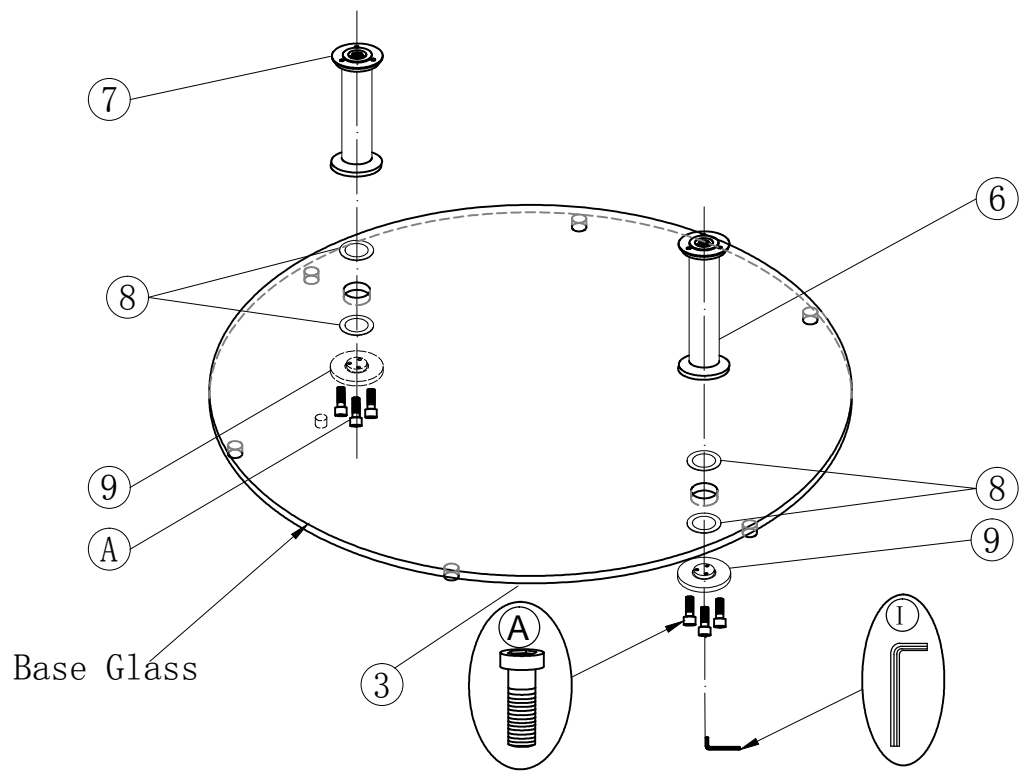

# Accessory

<p>①</p>  <p>Top Glass</p> <p>X 1</p>	<p>②</p>  <p>Small Glass</p> <p>X 2</p>	<p>③</p>  <p>Base</p> <p>X 1</p>
<p>④</p>  <p>52mm Short Up Pole</p> <p>X 1</p>	<p>⑤</p>  <p>81mm Length Up Pole</p> <p>X 1</p>	<p>⑥</p>  <p>281mm Short Down Pole</p> <p>X 1</p>
<p>⑦</p>  <p>311mm Length Down Pole</p> <p>X 1</p>	<p>⑧</p>  <p>Plastics Washer</p> <p>X 8</p>	<p>⑨</p>  <p>Down Decorative Ring</p> <p>X 4</p>

Code	Size	Photo	Qty
A	M6X25		12
B	M6X12		12

Code	Size	Photo	Qty
I	5#		1

1

2

3

4

5

Top Glass