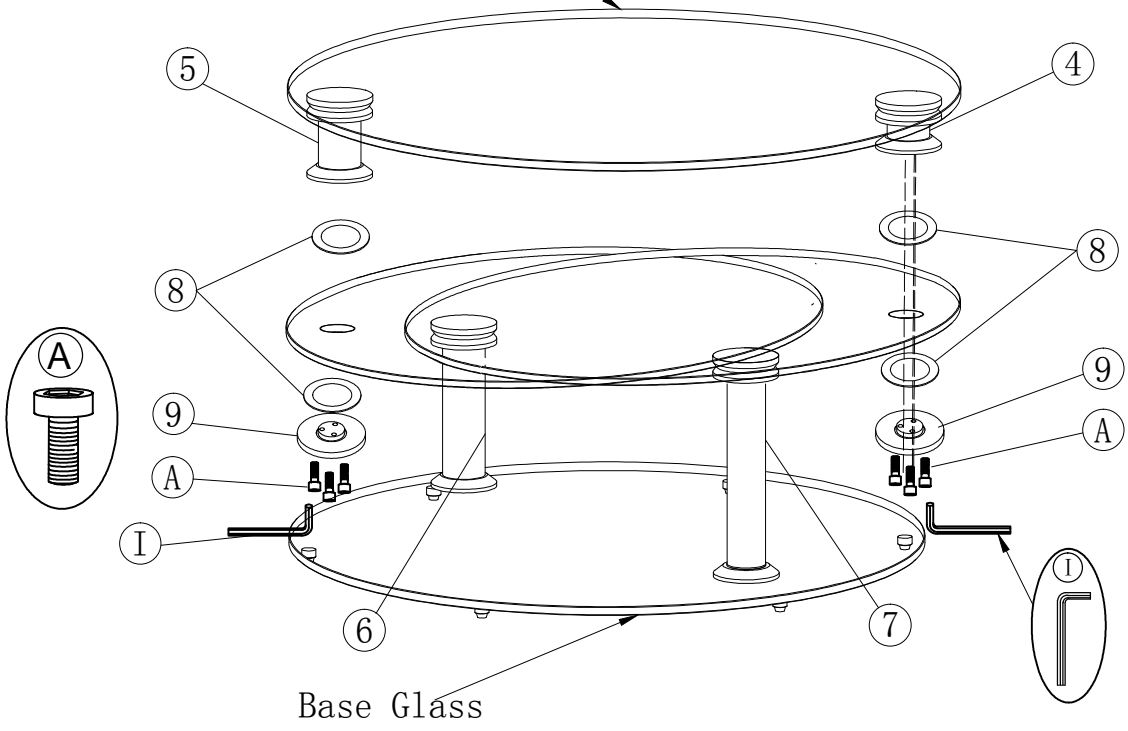

# Accessory

<p>①</p>  <p>Top Glass</p> <p>X 1</p>	<p>②</p>  <p>Small Glass</p> <p>X 2</p>	<p>③</p>  <p>Base</p> <p>X 1</p>
<p>④</p>  <p>52mm Short Up Pole</p> <p>X 1</p>	<p>⑤</p>  <p>81mm Length Up Pole</p> <p>X 1</p>	<p>⑥</p>  <p>281mm Short Down Pole</p> <p>X 1</p>
<p>⑦</p>  <p>311mm Length Down Pole</p> <p>X 1</p>	<p>⑧</p>  <p>Plastics Washer</p> <p>X 8</p>	<p>⑨</p>  <p>Down Decorative Ring</p> <p>X 4</p>

Code	Size	Photo	Qty
A	M6X25		12
B	M6X12		12

Code	Size	Photo	Qty
I	5#		1

1

2

3

4

5

Top Glass