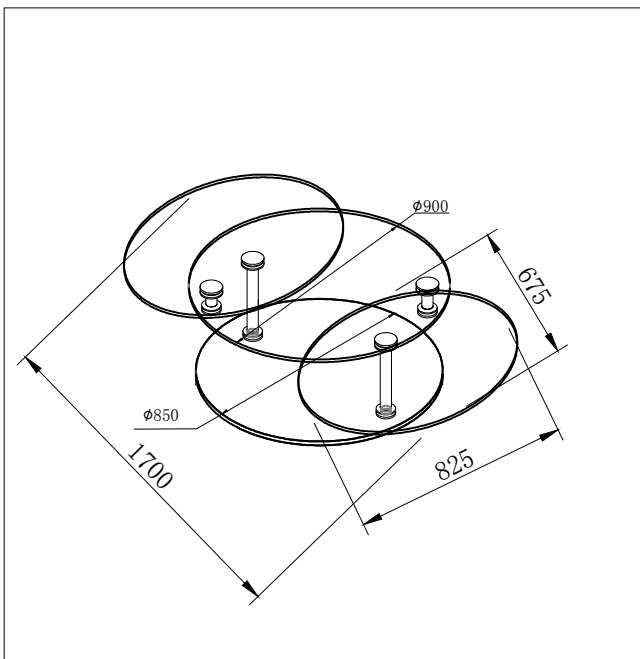

# Accessory

<p>①</p>  <p>Top Glass</p> <p>X 1</p>	<p>②</p>  <p>Small Glass</p> <p>X 2</p>	<p>③</p>  <p>Base</p> <p>X 1</p>
<p>④</p>  <p>52mm Short Up Pole</p> <p>X 1</p>	<p>⑤</p>  <p>81mm Length Up Pole</p> <p>X 1</p>	<p>⑥</p>  <p>281mm Short Down Pole</p> <p>X 1</p>
<p>⑦</p>  <p>311mm Length Down Pole</p> <p>X 1</p>	<p>⑧</p>  <p>Plastics Washer</p> <p>X 8</p>	<p>⑨</p>  <p>Down Decorative Ring</p> <p>X 4</p>

Code	Size	Photo	Qty
A	M6X25		12
B	M6X12		12

Code	Size	Photo	Qty
I	5#		1

1

2

3

4

5

Top Glass