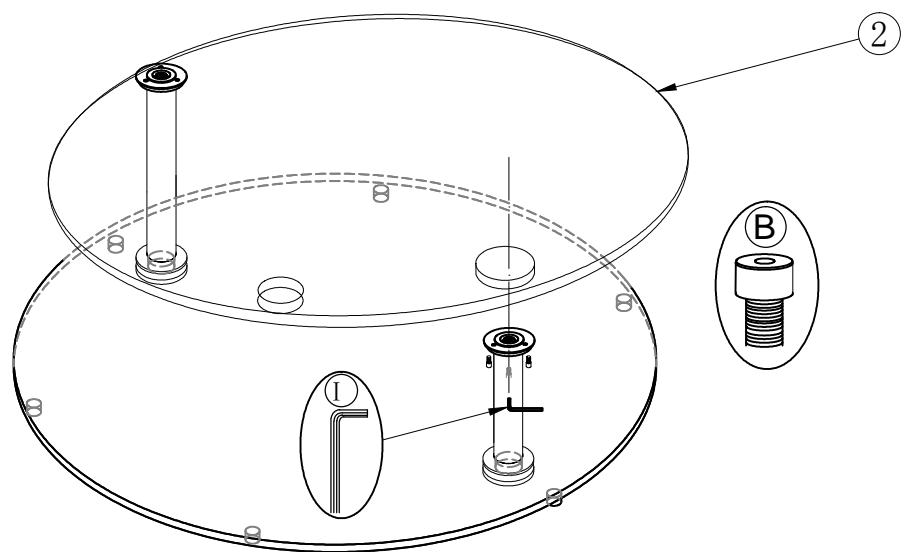

# Accessory

<p>①</p>  <p>Top Glass</p> <p>X 1</p>	<p>②</p>  <p>Small Glass</p> <p>X 2</p>	<p>③</p>  <p>Base</p> <p>X 1</p>
<p>④</p>  <p>52mm Short Up Pole</p> <p>X 1</p>	<p>⑤</p>  <p>81mm Length Up Pole</p> <p>X 1</p>	<p>⑥</p>  <p>281mm Short Down Pole</p> <p>X 1</p>
<p>⑦</p>  <p>311mm Length Down Pole</p> <p>X 1</p>	<p>⑧</p>  <p>Plastics Washer</p> <p>X 8</p>	<p>⑨</p>  <p>Down Decorative Ring</p> <p>X 4</p>

Code	Size	Photo	Qty
A	M6X25		12
B	M6X12		12

Code	Size	Photo	Qty
I	5#		1

1

2

3

4

5

Top Glass