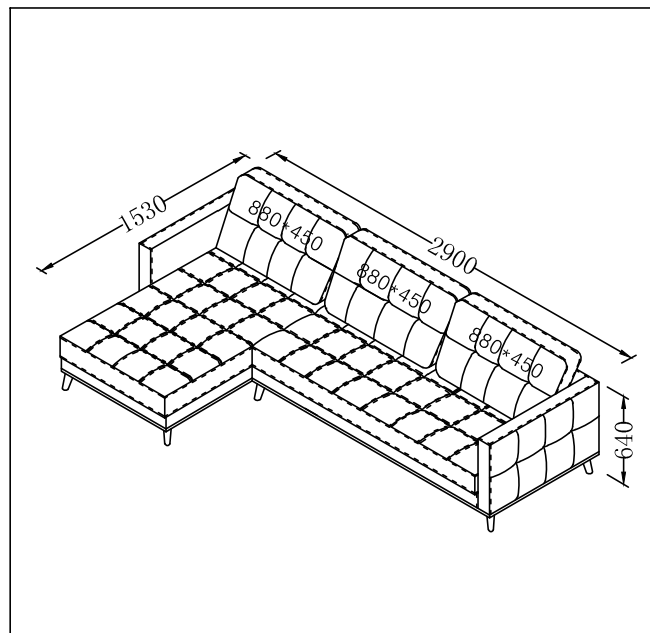

dwell

AI-SN-S812F

Solid leg leather sofa left corner

- 140128-off white
- 140130-stone
- 140132-brown
- 140134-dark grey

PLEASE READ

- Please read the assembly instructions carefully.
- We cannot accept return on any part or fully assembled products.
- Identify each part of the furniture before assembly using the instructions.
- Check all pieces are present and correct.
- Ensure you have all of the correct tools needed for assembly.
- Clear a suitable place to work.
- Never force the fittings together.
- Do not fully tighten any screws until all pieces of the main structure are in place.
- Keep these instructions for future assembly.

2 persons
assembly

AI-SN-S812F

TOOLS NEEDED

M6
158*35

HARDWARE

A ×32
M6*30

COMPONENTS

Assembly Instructions