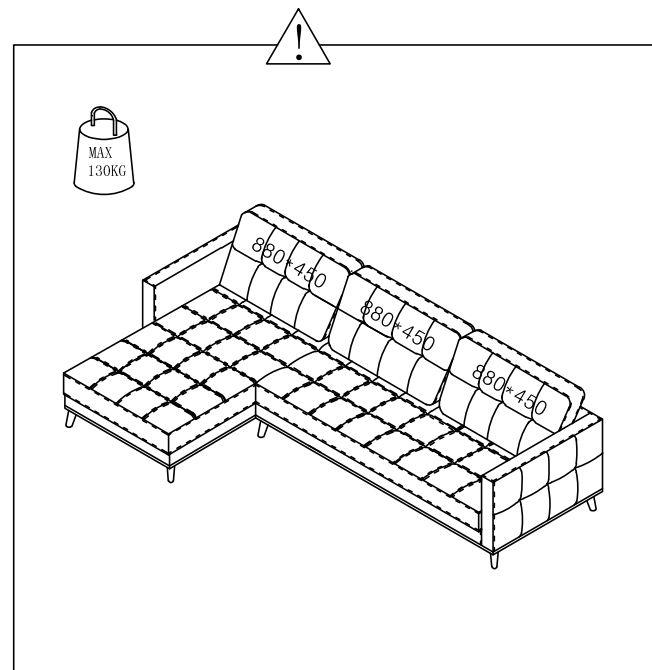

dwell

AI-SN-S812F

Solid leg leather sofa left corner

- 140128-off white
- 140130-stone
- 140132-brown
- 140134-dark grey

PLEASE READ

- Please read the assembly instructions carefully.
- We cannot accept return on any part or fully assembled products.
- Identify each part of the furniture before assembly using the instructions.
- Check all pieces are present and correct.
- Ensure you have all of the correct tools needed for assembly.
- Clear a suitable place to work.
- Never force the fittings together.
- Do not fully tighten any screws until all pieces of the main structure are in place.
- Keep these instructions for future assembly.

2 persons
assembly

AI-SN-S812F

TOOLS NEEDED

M6
158*35

HARDWARE

A ×32
M6*30

COMPONENTS

Assembly Instructions