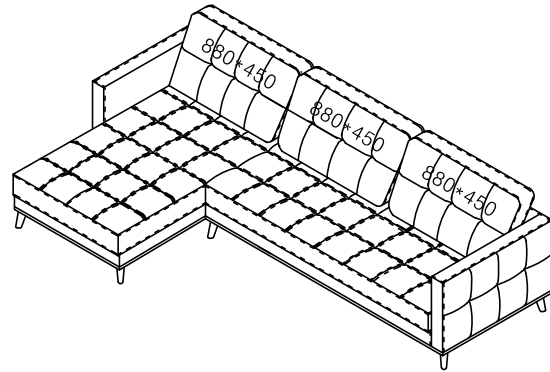

dwell

AI-SN-S812F

Solid leg leather sofa left corner

- 140128-off white
- 140130-stone
- 140132-brown
- 140134-dark grey

PLEASE READ

- Please read the assembly instructions carefully.
- We cannot accept return on any part or fully assembled products.
- Identify each part of the furniture before assembly using the instructions.
- Check all pieces are present and correct.
- Ensure you have all of the correct tools needed for assembly.
- Clear a suitable place to work.
- Never force the fittings together.
- Do not fully tighten any screws until all pieces of the main structure are in place.
- Keep these instructions for future assembly.

2 persons
assembly

AI-SN-S812F

TOOLS NEEDED

M6
158*35

HARDWARE

A ×32
M6*30

COMPONENTS

Assembly Instructions