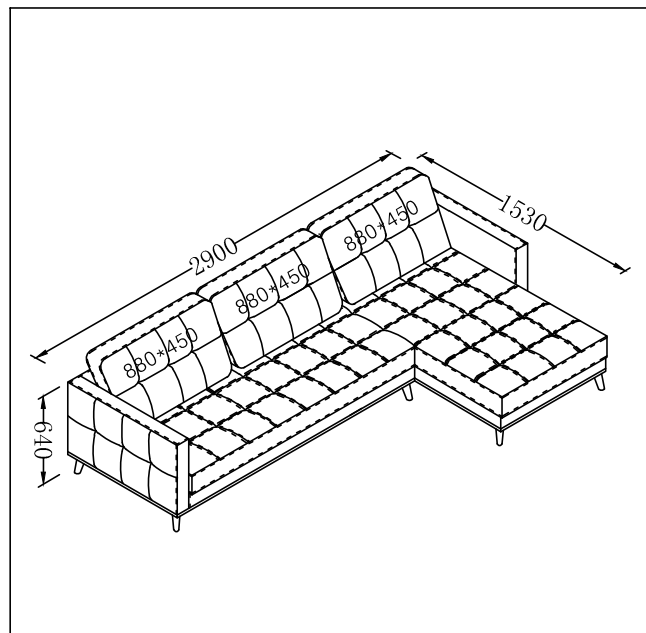

dwell

AI-SN-S812F

Solid leg leather sofa
right corner

- 140120-off white
- 140122-stone
- 140124-brown
- 140126-dark grey

PLEASE READ

- Please read the assembly instructions carefully.
- We cannot accept return on any part or fully assembled products.
- Identify each part of the furniture before assembly using the instructions.
- Check all pieces are present and correct.
- Ensure you have all of the correct tools needed for assembly.
- Clear a suitable place to work.
- Never force the fittings together.
- Do not fully tighten any screws until all pieces of the main structure are in place.
- Keep these instructions for future assembly.

2 persons
assembly

AI-SN-S812F

TOOLS NEEDED

 M6
158*35

HARDWARE

 A x32
M6*30

COMPONENTS

Assembly Instructions