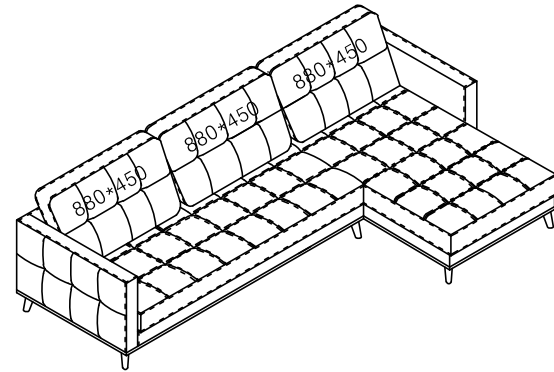

dwell

AI-SN-S812F

Solid leg leather sofa
right corner

- 140120-off white
- 140122-stone
- 140124-brown
- 140126-dark grey

PLEASE READ

- Please read the assembly instructions carefully.
- We cannot accept return on any part or fully assembled products.
- Identify each part of the furniture before assembly using the instructions.
- Check all pieces are present and correct.
- Ensure you have all of the correct tools needed for assembly.
- Clear a suitable place to work.
- Never force the fittings together.
- Do not fully tighten any screws until all pieces of the main structure are in place.
- Keep these instructions for future assembly.

2 persons
assembly

AI-SN-S812F

TOOLS NEEDED

 M6
158*35

HARDWARE

 A x32
M6*30

COMPONENTS

Assembly Instructions