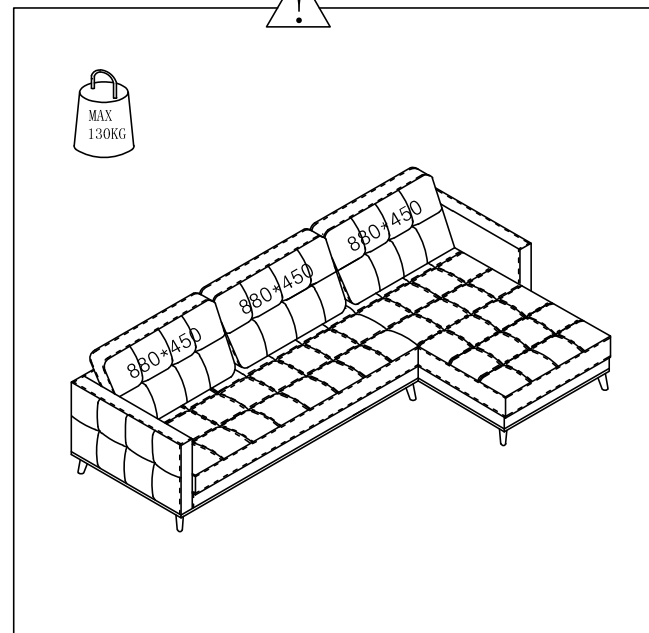

dwell

AI-SN-S812F

Solid leg leather sofa
right corner

- 140120-off white
- 140122-stone
- 140124-brown
- 140126-dark grey

PLEASE READ

- Please read the assembly instructions carefully.
- We cannot accept return on any part or fully assembled products.
- Identify each part of the furniture before assembly using the instructions.
- Check all pieces are present and correct.
- Ensure you have all of the correct tools needed for assembly.
- Clear a suitable place to work.
- Never force the fittings together.
- Do not fully tighten any screws until all pieces of the main structure are in place.
- Keep these instructions for future assembly.

2 persons
assembly

AI-SN-S812F

TOOLS NEEDED

 M6
158*35

HARDWARE

 A x32
M6*30

COMPONENTS

Assembly Instructions