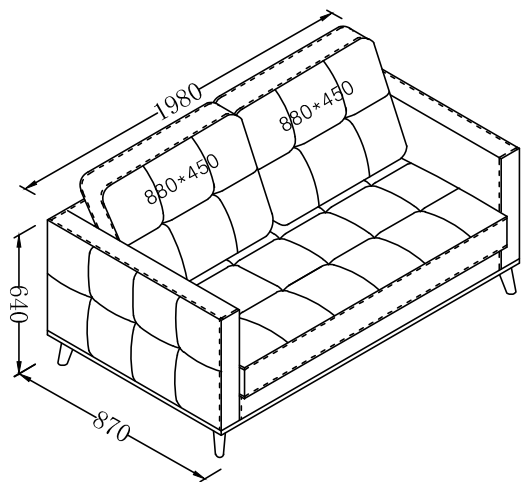

dwell

AI-SN-S812F
Solid leg leather sofa 3 seater

- 140112-off white
- 140114-stone
- 140116-brown
- 140118-dark grey

PLEASE READ

- Please read the assembly instructions carefully.
- We cannot accept return on any part or fully assembled products.
- Identify each part of the furniture before assembly using the instructions.
- Check all pieces are present and correct.
- Ensure you have all of the correct tools needed for assembly.
- Clear a suitable place to work.
- Never force the fittings together.
- Do not fully tighten any screws until all pieces of the main structure are in place.
- Keep these instructions for future assembly.

2 persons
assembly

AI-SN-S812F

TOOLS NEEDED

M6
158*35

HARDWARE

A ×16
M6×30

COMPONENTS

Assembly Instructions