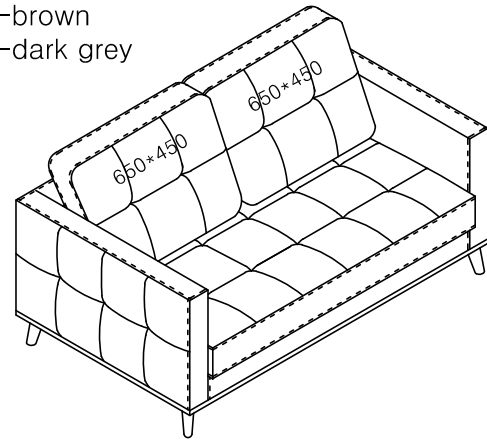

dwell

AI-SN-S812F
Solid leg leather sofa 3 seater

- 140112-off white
- 140114-stone
- 140116-brown
- 140118-dark grey

PLEASE READ

- Please read the assembly instructions carefully.
- We cannot accept return on any part or fully assembled products.
- Identify each part of the furniture before assembly using the instructions.
- Check all pieces are present and correct.
- Ensure you have all of the correct tools needed for assembly.
- Clear a suitable place to work.
- Never force the fittings together.
- Do not fully tighten any screws until all pieces of the main structure are in place.
- Keep these instructions for future assembly.