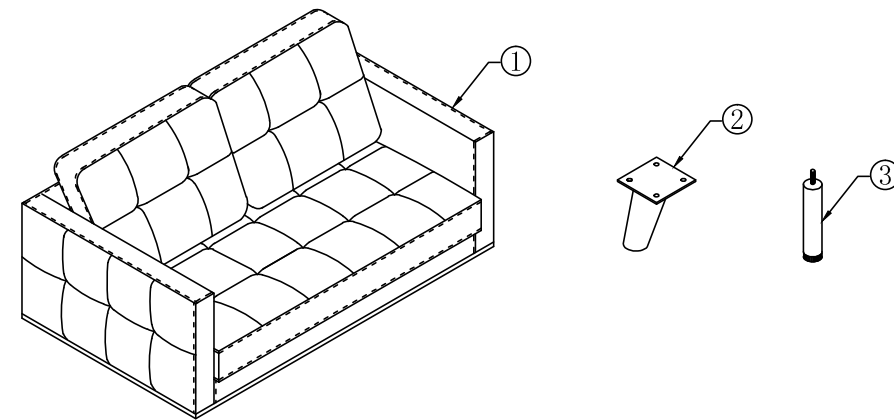

dwell

AI-SN-S812F
Solid leg leather sofa 3 seater

- 140112-off white
- 140114-stone
- 140116-brown
- 140118-dark grey

PLEASE READ

- Please read the assembly instructions carefully.
- We cannot accept return on any part or fully assembled products.
- Identify each part of the furniture before assembly using the instructions.
- Check all pieces are present and correct.
- Ensure you have all of the correct tools needed for assembly.
- Clear a suitable place to work.
- Never force the fittings together.
- Do not fully tighten any screws until all pieces of the main structure are in place.
- Keep these instructions for future assembly.

2 persons
assembly

AI-SN-S812F

TOOLS NEEDED

M6
158*35

HARDWARE

A ×16
M6×30

COMPONENTS

Assembly Instructions