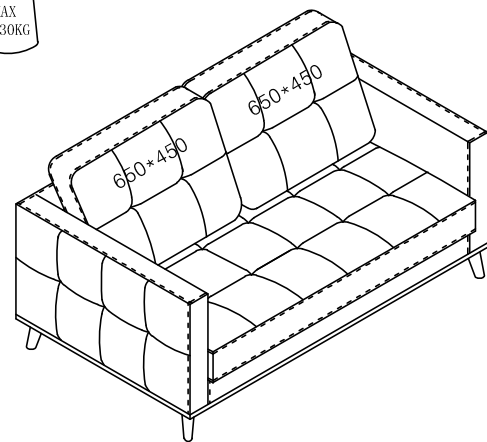

dwell

AI-SN-S812F
Solid leg leather sofa 3 seater

- 140112-off white
- 140114-stone
- 140116-brown
- 140118-dark grey

PLEASE READ

- Please read the assembly instructions carefully.
- We cannot accept return on any part or fully assembled products.
- Identify each part of the furniture before assembly using the instructions.
- Check all pieces are present and correct.
- Ensure you have all of the correct tools needed for assembly.
- Clear a suitable place to work.
- Never force the fittings together.
- Do not fully tighten any screws until all pieces of the main structure are in place.
- Keep these instructions for future assembly.

2 persons
assembly

AI-SN-S812F

TOOLS NEEDED

M6
158*35

HARDWARE

A ×16
M6×30

COMPONENTS

Assembly Instructions