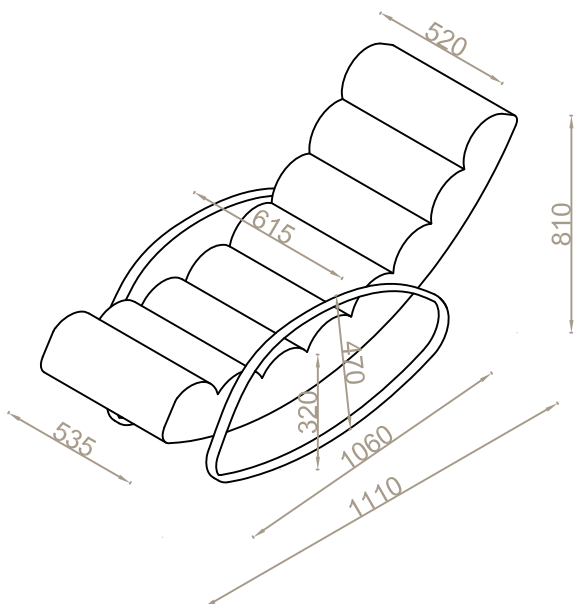

PLEASE READ

- Please read the assembly Instructions carefully.
- We cannot accept return on any part or fully assembled products.
- Identify each part of the furniture before assembly using the instructions.
- Check all pieces are present and correct.
- Ensure you have all of the correct tools needed for assembly.
- Clear a suitable place to work.
- Never force the fittings together.
- Do not fully tighten any screws until all pieces of the main structure are in place.
- Keep these instructions for future assembly.

2 persons
assembly