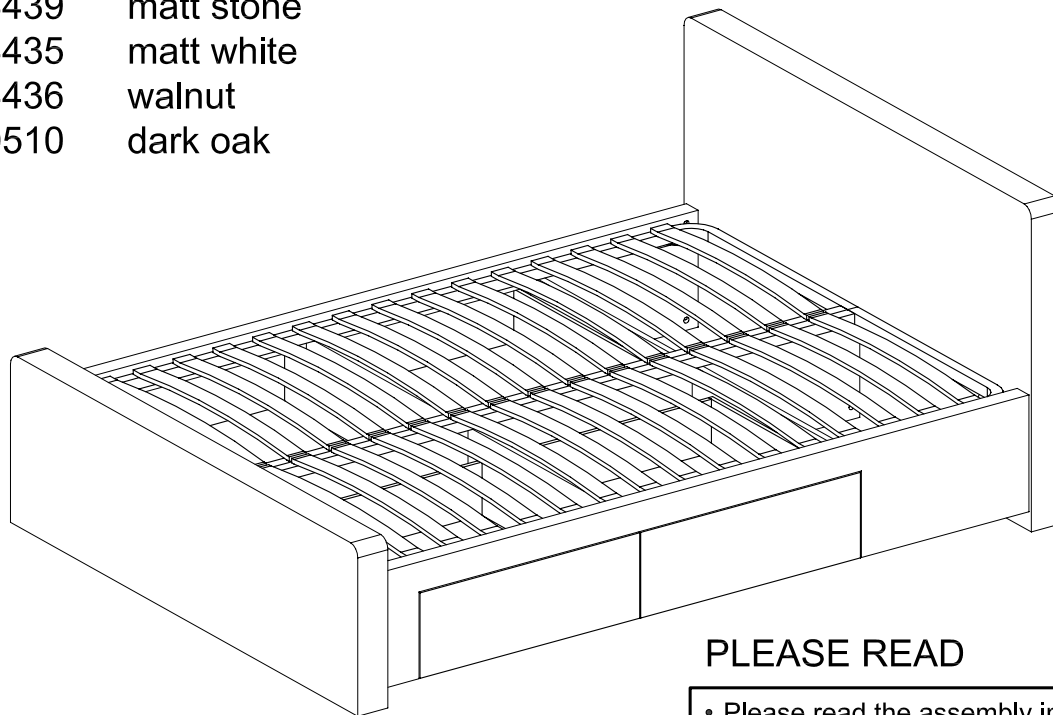

dwell

Monza /Notch Bed with drawers king

Please assembly the furniture in the room where it is to be situated as moving it around after it is assembled may cause unnecessary damage

114439	matt stone
114435	matt white
114436	walnut
140510	dark oak