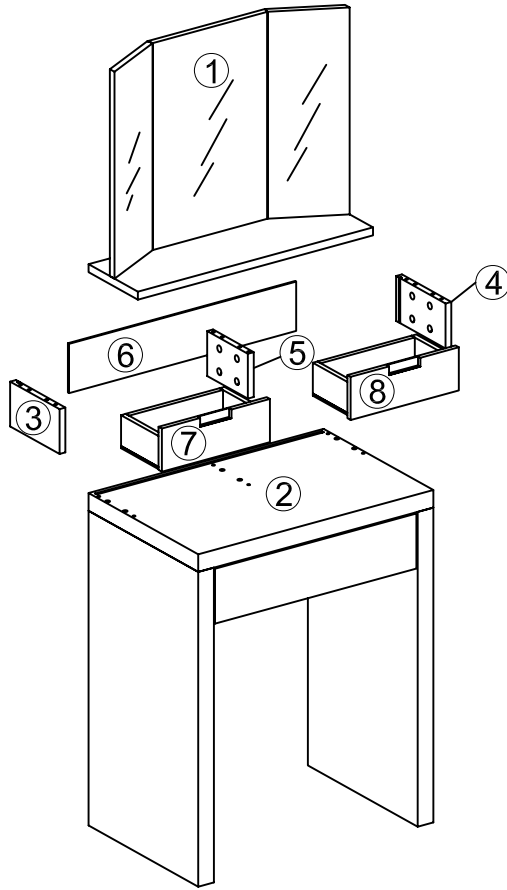

dwell

Compact marilyn dressing table

114266-white
114267-walnut
138816-stone
138818-dark oak

PLEASE READ

- Please read the assembly instructions carefully.
- We can not accept return on any part or fully assembled products.
- Identify each part of the furniture before assembly using the instructions.
- Check all pieces are present and correct.
- Ensure you have all of the correct tools needed for assembly.
- Clear a suitable place to work.
- Never force the fittings together.
- Do not fully tighten any screws until all pieces of the main structure are in place.
- Keep these instructions for future assembly.

COMPONENTS

TOOLS NOT INCLUDED

HARDWARE

Ax12 pcs
(Ø6.5*32)

Bx12 pcs
(Ø15*12)

Cx12 pcs
(Ø6*30)

1 ▶

Ax6 pcs
(Ø6.5*32)

Cx6 pcs
(Ø6*30)

2 ▶

Bx6 pcs
(Ø15*12)

3 ▶

Ax6 pcs
(Ø6.5*32)

Cx6 pcs
(Ø6*30)

4 ▶

Bx6 pcs
(Ø15*12)