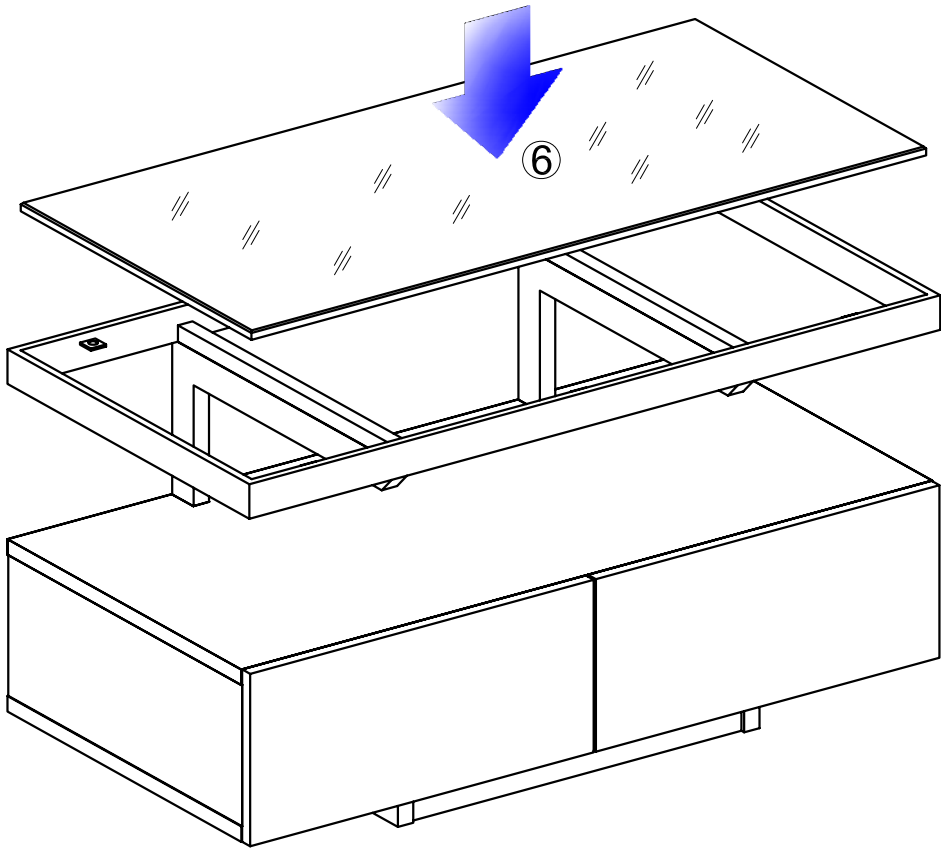

Dx6PCS
(Ø10x1,5)

5 ▶