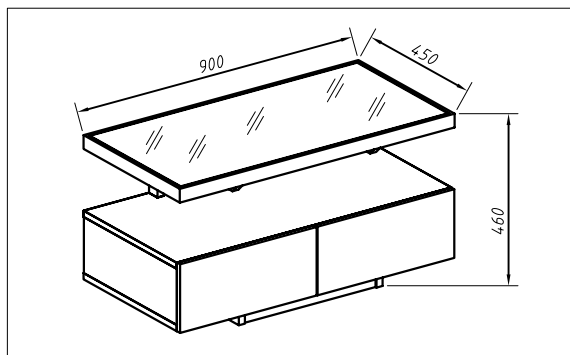

dwell

Compact floating TV unit

113513-black
113514-white
113515-stone

PLEASE READ

- Please read the assembly instructions carefully.
- We can not accept return on any part or fully assembled products.
- Identify each part of the furniture before assembly using the instructions.
- Check all pieces are present and correct.
- Ensure you have all of the correct tools needed for assembly.
- Clear a suitable place to work.
- Never force the fittings together.
- Do not fully tighten any screws until all pieces of the main structure are in place.
- Keep these instructions for future assembly.

COMPONENTS

TOOLS INCLUDED

1x6MM

1x5MM

HARDWARE

Ax8PCS
(M6x40)

Bx4PCS
(Ø17xØ8x1.5)

Cx4PCS
(M8x16)

Dx6PCS
(Ø10x1.5)

1 ▶

1x5MM

Ax4PCS
(M6x40)

2 ▶

3 ▶

4 ▶

Dx6PCS
(Ø10x1,5)