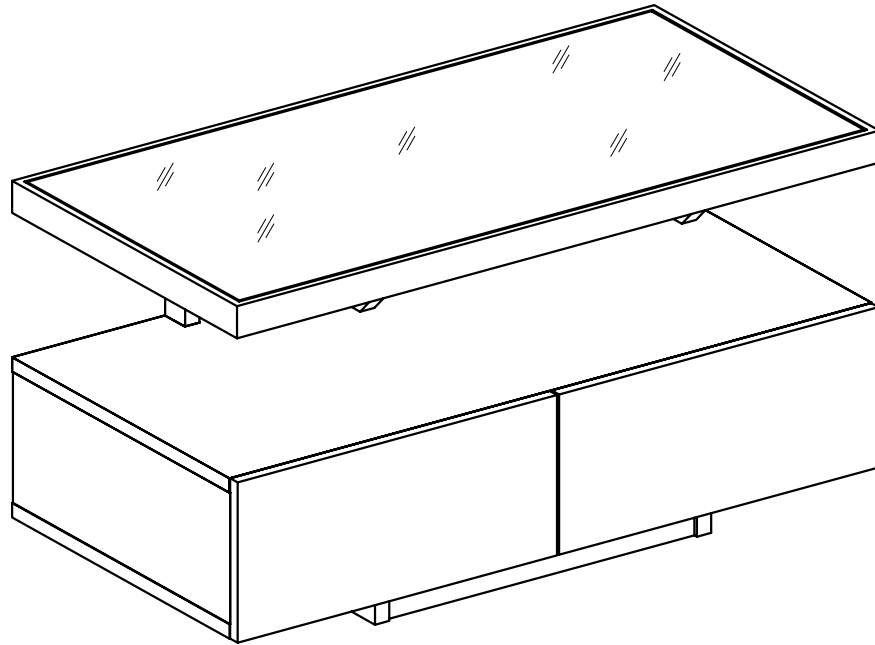

dwell

Compact floating TV unit

113513-black
113514-white
113515-stone

PLEASE READ

- Please read the assembly instructions carefully.
- We can not accept return on any part or fully assembled products.
- Identify each part of the furniture before assembly using the instructions.
- Check all pieces are present and correct.
- Ensure you have all of the correct tools needed for assembly.
- Clear a suitable place to work.
- Never force the fittings together.
- Do not fully tighten any screws until all pieces of the main structure are in place.
- Keep these instructions for future assembly.

COMPONENTS

TOOLS INCLUDED

1x6MM

1x5MM

HARDWARE

Ax8PCS
(M6x40)

Bx4PCS
(Ø17xØ8x1.5)

Cx4PCS
(M8x16)

Dx6PCS
(Ø10x1.5)

1 ▶

1x5MM

Ax4PCS
(M6x40)

2 ▶

3 ▶

4 ▶

Dx6PCS
(Ø10x1,5)