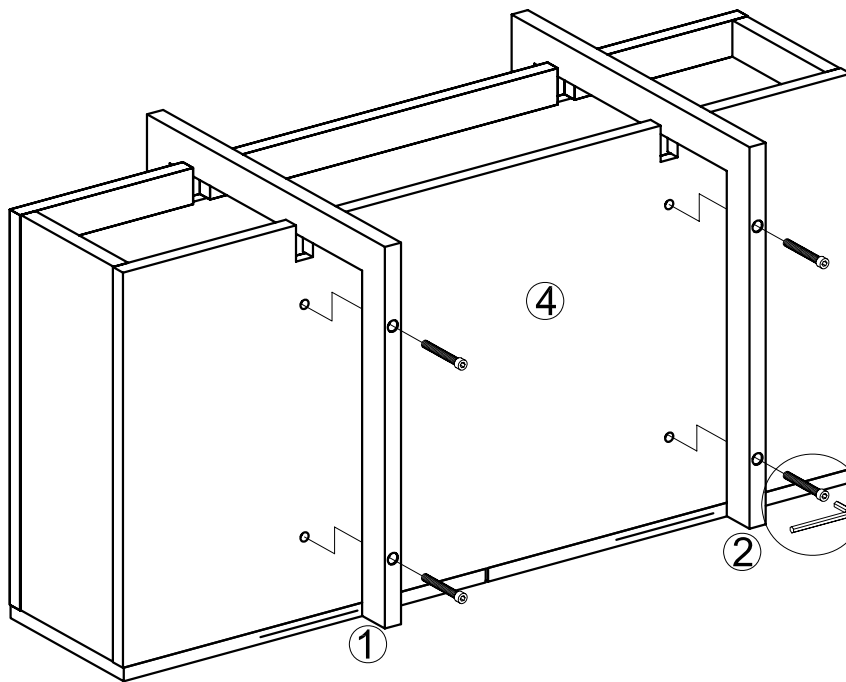

dwell

Compact floating TV unit

113513-black
113514-white
113515-stone

PLEASE READ

- Please read the assembly instructions carefully.
- We can not accept return on any part or fully assembled products.
- Identify each part of the furniture before assembly using the instructions.
- Check all pieces are present and correct.
- Ensure you have all of the correct tools needed for assembly.
- Clear a suitable place to work.
- Never force the fittings together.
- Do not fully tighten any screws until all pieces of the main structure are in place.
- Keep these instructions for future assembly.

COMPONENTS

TOOLS INCLUDED

1x6MM

1x5MM

HARDWARE

Ax8PCS
(M6x40)

Bx4PCS
(Ø17xØ8x1.5)

Cx4PCS
(M8x16)

Dx6PCS
(Ø10x1.5)

1 ▶

1x5MM

Ax4PCS
(M6x40)

2 ▶

3 ▶

4 ▶

Dx6PCS
(Ø10x1,5)