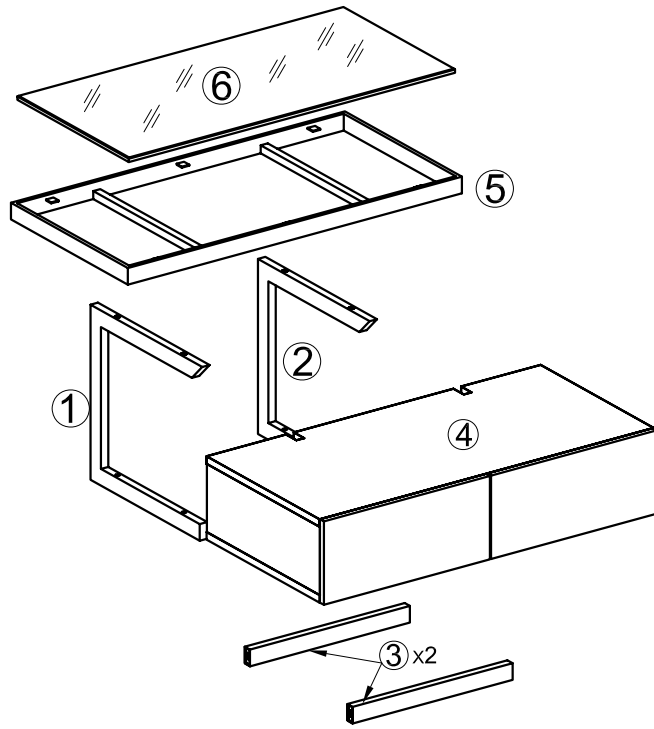

dwell

Compact floating TV unit

113513-black
113514-white
113515-stone

PLEASE READ

- Please read the assembly instructions carefully.
- We can not accept return on any part or fully assembled products.
- Identify each part of the furniture before assembly using the instructions.
- Check all pieces are present and correct.
- Ensure you have all of the correct tools needed for assembly.
- Clear a suitable place to work.
- Never force the fittings together.
- Do not fully tighten any screws until all pieces of the main structure are in place.
- Keep these instructions for future assembly.

COMPONENTS

TOOLS INCLUDED

1x6MM

1x5MM

HARDWARE

Ax8PCS
(M6x40)

Bx4PCS
(Ø17xØ8x1.5)

Cx4PCS
(M8x16)

Dx6PCS
(Ø10x1.5)

1 ▶

1x5MM

Ax4PCS
(M6x40)

2 ▶

3 ▶

4 ▶

Dx6PCS
(Ø10x1,5)