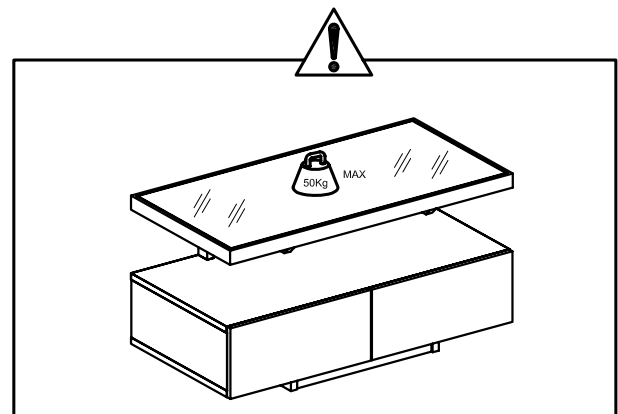

dwell

Compact floating TV unit

113513-black
113514-white
113515-stone

PLEASE READ

- Please read the assembly instructions carefully.
- We can not accept return on any part or fully assembled products.
- Identify each part of the furniture before assembly using the instructions.
- Check all pieces are present and correct.
- Ensure you have all of the correct tools needed for assembly.
- Clear a suitable place to work.
- Never force the fittings together.
- Do not fully tighten any screws until all pieces of the main structure are in place.
- Keep these instructions for future assembly.

COMPONENTS

TOOLS INCLUDED

1x6MM

1x5MM

HARDWARE

Ax8PCS
(M6x40)

Bx4PCS
(Ø17xØ8x1.5)

Cx4PCS
(M8x16)