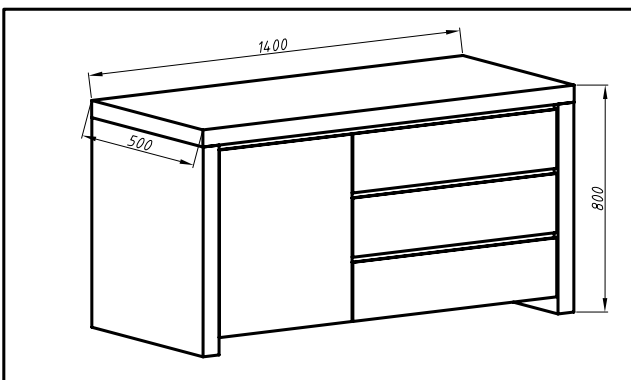

dwell

Retro sideboard

113512-White
118746-Claret
119116-Black
140402-Stone

PLEASE READ

- Please read the assembly instructions carefully.
- We can not accept return on any part or fully assembled products.
- Identify each part of the furniture before assembly using the instructions.
- Check all pieces are present and correct.
- Ensure you have all of the correct tools needed for assembly.
- Clear a suitable place to work.
- Never force the fittings together.
- Do not fully tighten any screws until all pieces of the main structure are in place.
- Keep these instructions for future assembly.

COMPONENTS

TOOLS NOT INCLUDED

HARDWARE

AX19PCS
(Ø6.5x32)

BX18PCS
(Ø6x30)

CX19PCS
(Ø15x12)

DX36PCS
(Ø7.5x28)

EX36PCS
(Ø13x11)

FX10PCS
(M4x14)

GX4PCS
(Ø6x12)

HX2PCS
(Ø8x2.5)

IX2PCS
(Ø25x0.4)

LX2PCS
(105*63*38)

1 ▷

2 ▷

3 ▷