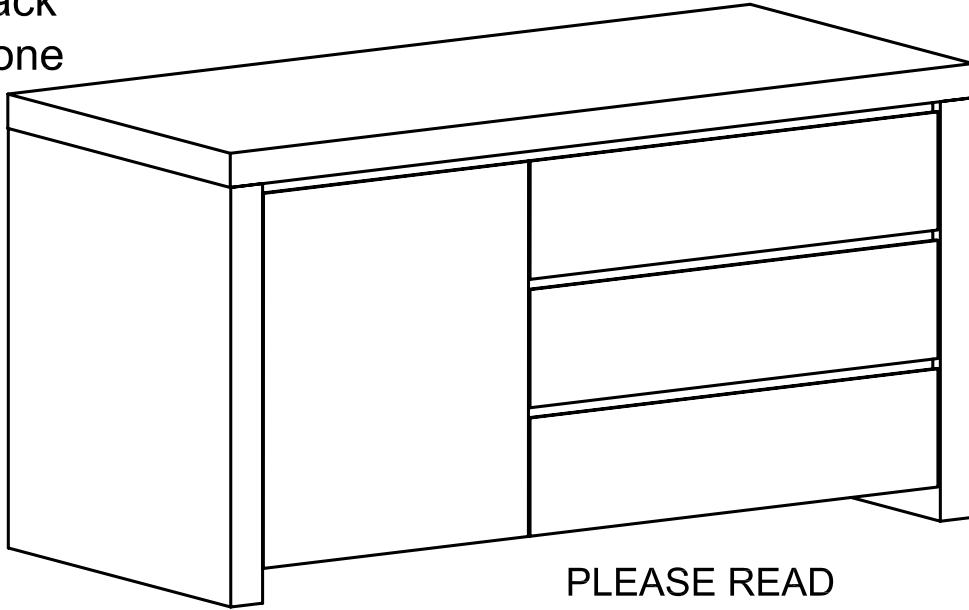

dwell

Retro sideboard

113512-White
118746-Claret
119116-Black
140402-Stone

PLEASE READ

- Please read the assembly instructions carefully.
- We can not accept return on any part or fully assembled products.
- Identify each part of the furniture before assembly using the instructions.
- Check all pieces are present and correct.
- Ensure you have all of the correct tools needed for assembly.
- Clear a suitable place to work.
- Never force the fittings together.
- Do not fully tighten any screws until all pieces of the main structure are in place.
- Keep these instructions for future assembly.

FX10PCS
(M4x14)

GX4PCS
(Ø6x12)

HX2PCS
(Ø8x2.5)

IX2PCS
(Ø25x0.4)

LX2PCS
(105*63*38)

1 ▷

2 ▷

3 ▷