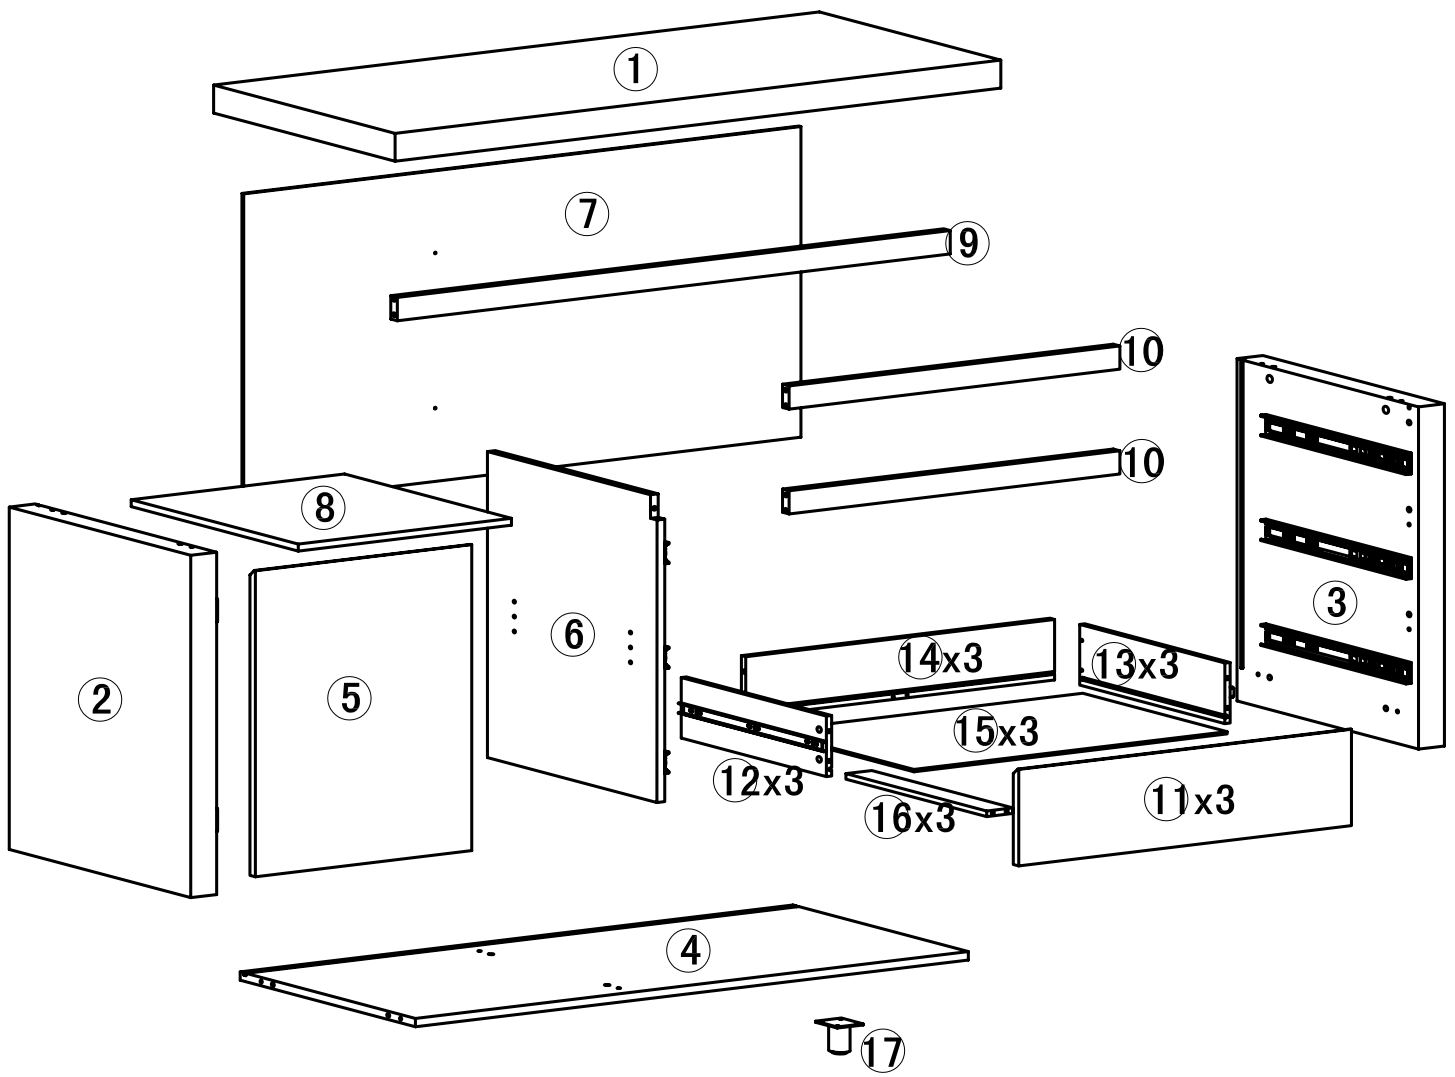

dwell

Retro sideboard

113512-White
118746-Claret
119116-Black
140402-Stone

PLEASE READ

- Please read the assembly instructions carefully.
- We can not accept return on any part or fully assembled products.
- Identify each part of the furniture before assembly using the instructions.
- Check all pieces are present and correct.
- Ensure you have all of the correct tools needed for assembly.
- Clear a suitable place to work.
- Never force the fittings together.
- Do not fully tighten any screws until all pieces of the main structure are in place.
- Keep these instructions for future assembly.

COMPONENTS

TOOLS NOT INCLUDED

HARDWARE

AX19PCS
(Ø6.5x32)

BX18PCS
(Ø6x30)

CX19PCS
(Ø15x12)

DX36PCS
(Ø7.5x28)

EX36PCS
(Ø13x11)

FX10PCS
(M4x14)

GX4PCS
(Ø6x12)

HX2PCS
(Ø8x2.5)

IX2PCS
(Ø25x0.4)

LX2PCS
(105*63*38)

1 ▷

2 ▷

3 ▷