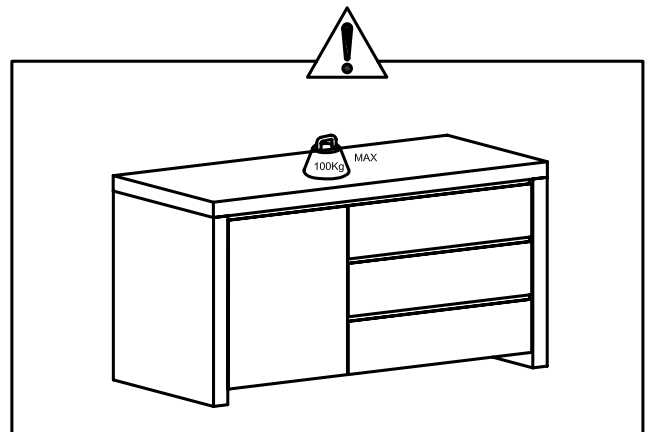

dwell

Retro sideboard

113512-White
118746-Claret
119116-Black
140402-Stone

PLEASE READ

- Please read the assembly instructions carefully.
- We can not accept return on any part or fully assembled products.
- Identify each part of the furniture before assembly using the instructions.
- Check all pieces are present and correct.
- Ensure you have all of the correct tools needed for assembly.
- Clear a suitable place to work.
- Never force the fittings together.
- Do not fully tighten any screws until all pieces of the main structure are in place.
- Keep these instructions for future assembly.