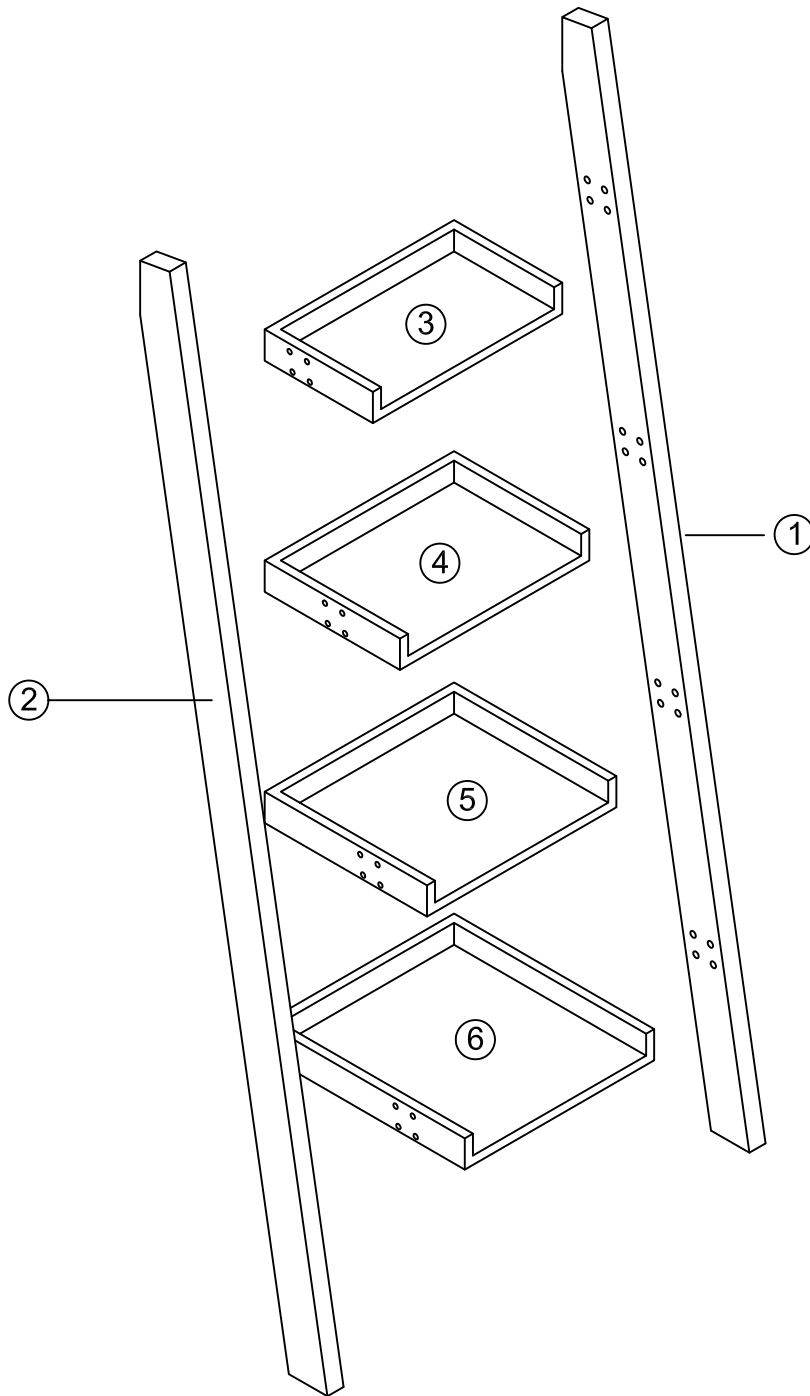

dwell

Ladder shelf

112692 - Matt white

112693 - Matt stone

114581 - Claret

PLEASE READ

- Please read the assembly Instructions carefully.
- We cannot accept return on any part or fully assembled products.
- Identify each part of the furniture before assembly using the instructions.
- Check all pieces are present and correct.
- Ensure you have all of the correct tools needed for assembly.
- Clear a suitable place to work.
- Never force the fittings together.
- Do not fully tighten any screws until all pieces of the main structure are in place.
- Keep these instructions for future assembly.

2 persons
assembly

COMPONENTS

TOOLS NEEDED

HARDWARE

A x16
 $\phi 15 \times 12$

B x16
 $M6 \times 32$

C x2
 $\phi 8 \times 40$

D x2
 $M4 \times 40$

E x2
 $55/38 \times 30 \times 2.5$

F x2
 $M3.5 \times 12$

G x16
 $\phi 8 \times 30$

COMPONENTS

1 ▷

TOOLS NEEDED

HARDWARE

2 ▷