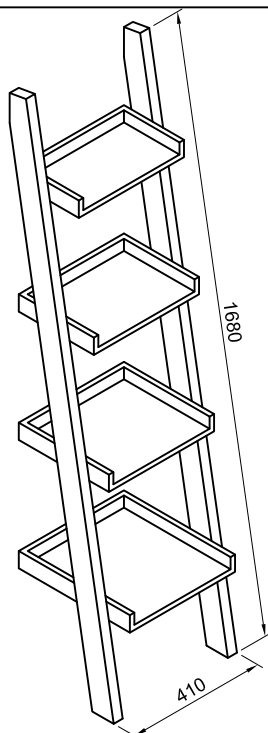

dwell

Ladder shelf

112692 - Matt white

112693 - Matt stone

114581 - Claret

PLEASE READ

- Please read the assembly Instructions carefully.
- We cannot accept return on any part or fully assembled products.
- Identify each part of the furniture before assembly using the instructions.
- Check all pieces are present and correct.
- Ensure you have all of the correct tools needed for assembly.
- Clear a suitable place to work.
- Never force the fittings together.
- Do not fully tighten any screws until all pieces of the main structure are in place.
- Keep these instructions for future assembly.

2 persons
assembly

COMPONENTS

TOOLS NEEDED

HARDWARE

A x16
 $\phi 15 \times 12$

B x16
 $M6 \times 32$

C x2
 $\phi 8 \times 40$

D x2
 $M4 \times 40$

E x2
 $55/38 \times 30 \times 2.5$

F x2
 $M3.5 \times 12$

G x16
 $\phi 8 \times 30$

COMPONENTS

1 ▷

TOOLS NEEDED

HARDWARE

2 ▷