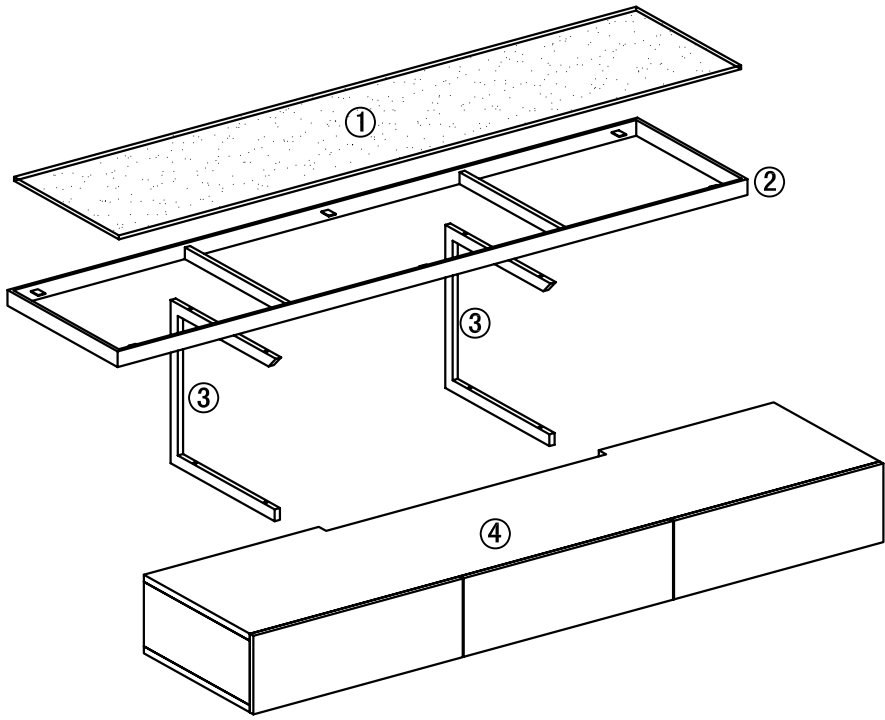

dwell

Floating shelf TV unit

105094-Black

104431-White

112380-Stone

PLEASE READ

- Please read the assembly instructions carefully.
- We can not accept return on any part or fully assembled products.
- Identify each part of the furniture before assembly using the instructions.
- Check all pieces are present and correct.
- Ensure you have all of the correct tools needed for assembly.
- Clear a suitable place to work.
- Never force the fittings together.
- Do not fully tighten any screws until all pieces of the main structure are in place.
- Keep these instructions for future assembly.

COMPONENTS

TOOLS INCLUDED

1x5MM

HARDWARE

Ax8pcs
(M6*35)

Bx6pcs
(Ø12*4)

1

Noted: Please make sure this metal tube is close to the cabinet body before fastening screws.

1x5MM

Ax4pcs
(M6*35)

2 ▶

1x5MM

Ax4pcs
(M6*35)

3 ▶

Bx6pcs
(Ø12*4)