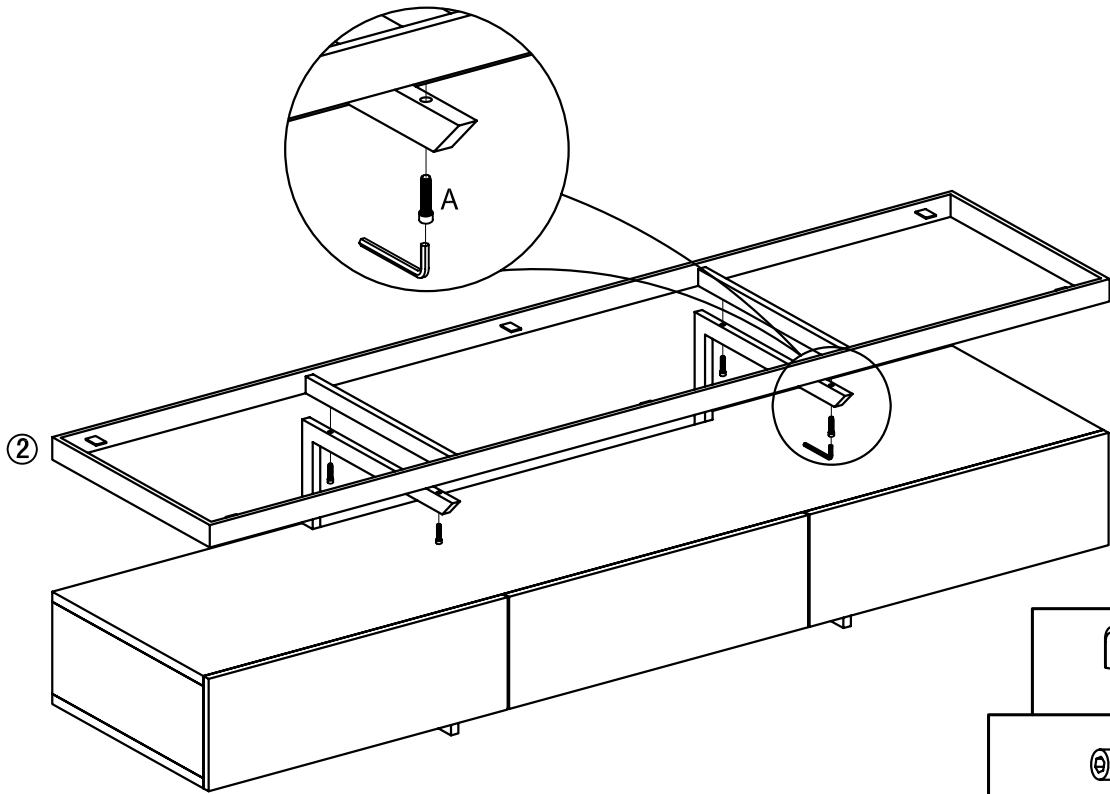

dwell

Floating shelf TV unit

105094-Black

104431-White

112380-Stone

PLEASE READ

- Please read the assembly instructions carefully.
- We can not accept return on any part or fully assembled products.
- Identify each part of the furniture before assembly using the instructions.
- Check all pieces are present and correct.
- Ensure you have all of the correct tools needed for assembly.
- Clear a suitable place to work.
- Never force the fittings together.
- Do not fully tighten any screws until all pieces of the main structure are in place.
- Keep these instructions for future assembly.

COMPONENTS

TOOLS INCLUDED

1x5MM

HARDWARE

Ax8pcs
(M6*35)

Bx6pcs
(Ø12*4)

1

Noted: Please make sure this metal tube is close to the cabinet body before fastening screws.

1x5MM

Ax4pcs
(M6*35)

2 ▶

1x5MM

Ax4pcs
(M6*35)

3 ▶

Bx6pcs
(Ø12*4)