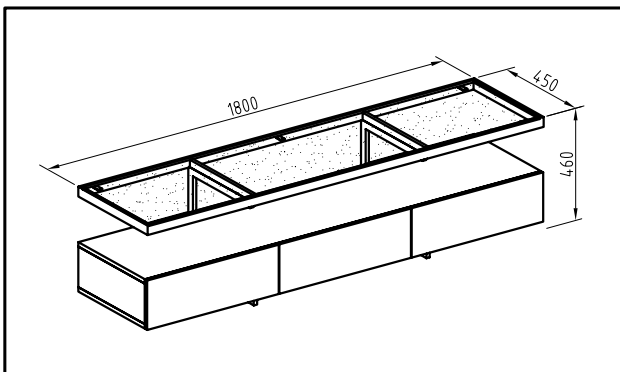

dwell

Floating shelf TV unit

105094-Black

104431-White

112380-Stone

PLEASE READ

- Please read the assembly instructions carefully.
- We can not accept return on any part or fully assembled products.
- Identify each part of the furniture before assembly using the instructions.
- Check all pieces are present and correct.
- Ensure you have all of the correct tools needed for assembly.
- Clear a suitable place to work.
- Never force the fittings together.
- Do not fully tighten any screws until all pieces of the main structure are in place.
- Keep these instructions for future assembly.

COMPONENTS

TOOLS INCLUDED

1x5MM

HARDWARE

Ax8pcs
(M6*35)

Bx6pcs
(Ø12*4)

1

Noted: Please make sure this metal tube is close to the cabinet body before fastening screws.

1x5MM

Ax4pcs
(M6*35)

2 ▶

1x5MM

Ax4pcs
(M6*35)

3 ▶

Bx6pcs
(Ø12*4)