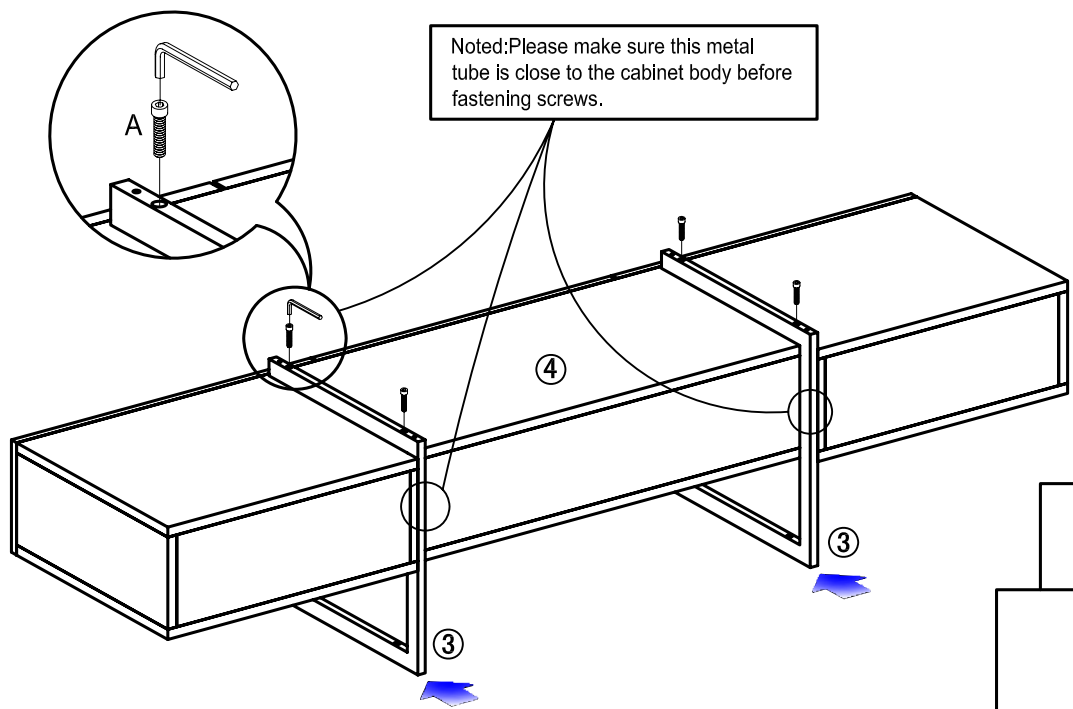

dwell

Floating shelf TV unit

105094-Black

104431-White

112380-Stone

PLEASE READ

- Please read the assembly instructions carefully.
- We can not accept return on any part or fully assembled products.
- Identify each part of the furniture before assembly using the instructions.
- Check all pieces are present and correct.
- Ensure you have all of the correct tools needed for assembly.
- Clear a suitable place to work.
- Never force the fittings together.
- Do not fully tighten any screws until all pieces of the main structure are in place.
- Keep these instructions for future assembly.

COMPONENTS

TOOLS INCLUDED

1x5MM

HARDWARE

Ax8pcs
(M6*35)

Bx6pcs
(Ø12*4)

1

Noted: Please make sure this metal tube is close to the cabinet body before fastening screws.

1x5MM

Ax4pcs
(M6*35)

2 ▶

1x5MM

Ax4pcs
(M6*35)

3 ▶

Bx6pcs
(Ø12*4)