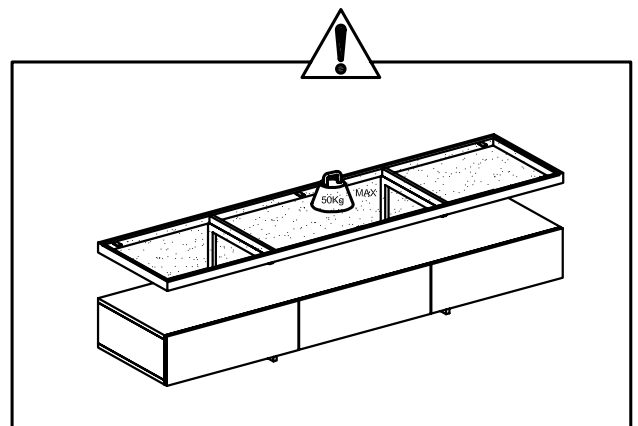

dwell

Floating shelf TV unit

105094-Black

104431-White

112380-Stone

PLEASE READ

- Please read the assembly instructions carefully.
- We can not accept return on any part or fully assembled products.
- Identify each part of the furniture before assembly using the instructions.
- Check all pieces are present and correct.
- Ensure you have all of the correct tools needed for assembly.
- Clear a suitable place to work.
- Never force the fittings together.
- Do not fully tighten any screws until all pieces of the main structure are in place.
- Keep these instructions for future assembly.

COMPONENTS

TOOLS INCLUDED

1x5MM

HARDWARE

Ax8pcs
(M6*35)

Bx6pcs
(Ø12*4)

1

Noted: Please make sure this metal tube is close to the cabinet body before fastening screws.

1x5MM

Ax4pcs
(M6*35)

2 ▶

1x5MM

Ax4pcs
(M6*35)

3 ▶

Bx6pcs
(Ø12*4)