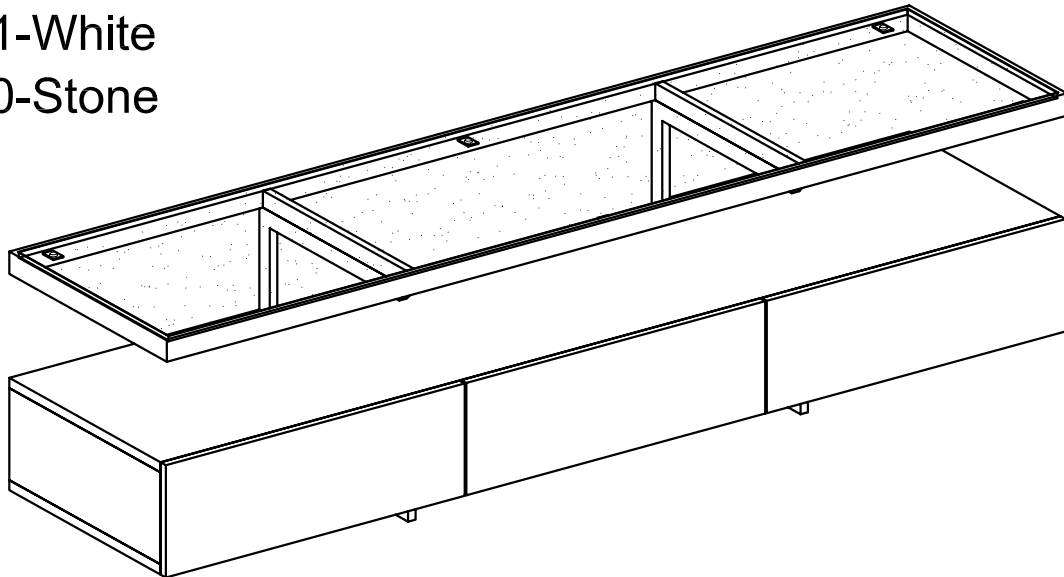

dwell

Floating shelf TV unit

105094-Black

104431-White

112380-Stone

PLEASE READ

- Please read the assembly instructions carefully.
- We can not accept return on any part or fully assembled products.
- Identify each part of the furniture before assembly using the instructions.
- Check all pieces are present and correct.
- Ensure you have all of the correct tools needed for assembly.
- Clear a suitable place to work.
- Never force the fittings together.
- Do not fully tighten any screws until all pieces of the main structure are in place.
- Keep these instructions for future assembly.

COMPONENTS

TOOLS INCLUDED

1x5MM

HARDWARE

Ax8pcs
(M6*35)

Bx6pcs
(Ø12*4)

1

Noted: Please make sure this metal tube is close to the cabinet body before fastening screws.

1x5MM

Ax4pcs
(M6*35)

2 ▶

1x5MM

Ax4pcs
(M6*35)

3 ▶

Bx6pcs
(Ø12*4)