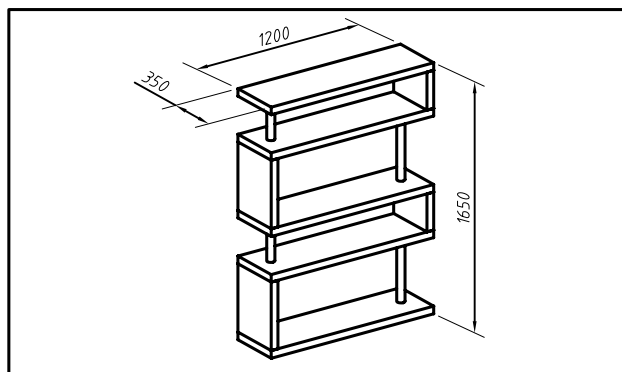

dwell

Contour shelving unit

- 107202-Mocha
- 107203-Black
- 107204-White
- 109405-Grey
- 110252-Stone
- 110306-Midnight Blue
- 111233-Walnut

PLEASE READ

- Please read the assembly instructions carefully.
- We can not accept return on any part or fully assembled products.
- Identify each part of the furniture before assembly using the instructions.
- Check all pieces are present and correct.
- Ensure you have all of the correct tools needed for assembly.
- Clear a suitable place to work.
- Never force the fittings together.
- Do not fully tighten any screws until all pieces of the main structure are in place.
- Keep these instructions for future assembly.

COMPONENTS

TOOLS INCLUDED

1x6MM

HARDWARE

Ax16pcs
(Ø6*30)

Bx12pcs
(Ø8)

Cx6pcs
(M8*310)

Dx6pcs
(M8*510)

1 ▶

1x6MM

Ax4pcs
(Ø6*30)

Bx3pcs
(Ø8)

Cx3pcs
(M8*310)

2 ▶

3 ▶

4 ▶