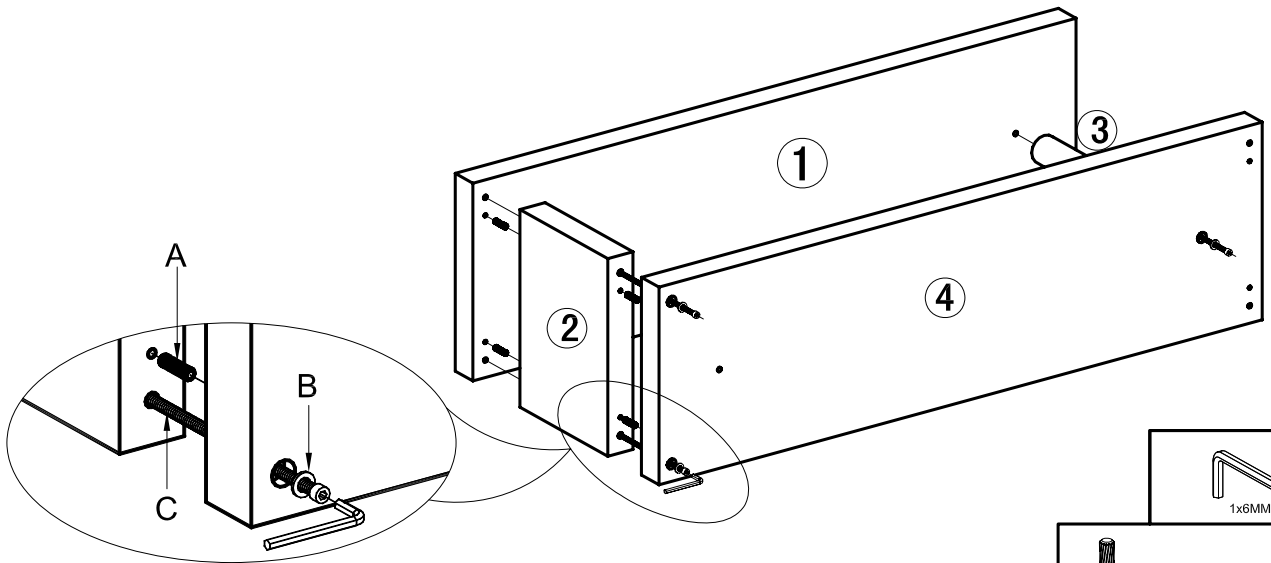

dwell

Contour shelving unit

- 107202-Mocha
- 107203-Black
- 107204-White
- 109405-Grey
- 110252-Stone
- 110306-Midnight Blue
- 111233-Walnut

PLEASE READ

- Please read the assembly instructions carefully.
- We can not accept return on any part or fully assembled products.
- Identify each part of the furniture before assembly using the instructions.
- Check all pieces are present and correct.
- Ensure you have all of the correct tools needed for assembly.
- Clear a suitable place to work.
- Never force the fittings together.
- Do not fully tighten any screws until all pieces of the main structure are in place.
- Keep these instructions for future assembly.

COMPONENTS

TOOLS INCLUDED

1x6MM

HARDWARE

Ax16pcs
(Ø6*30)

Bx12pcs
(Ø8)

Cx6pcs
(M8*310)

Dx6pcs
(M8*510)

1 ▶

1x6MM

Ax4pcs
(Ø6*30)

Bx3pcs
(Ø8)

Cx3pcs
(M8*310)

2 ▶

3 ▶

4 ▶