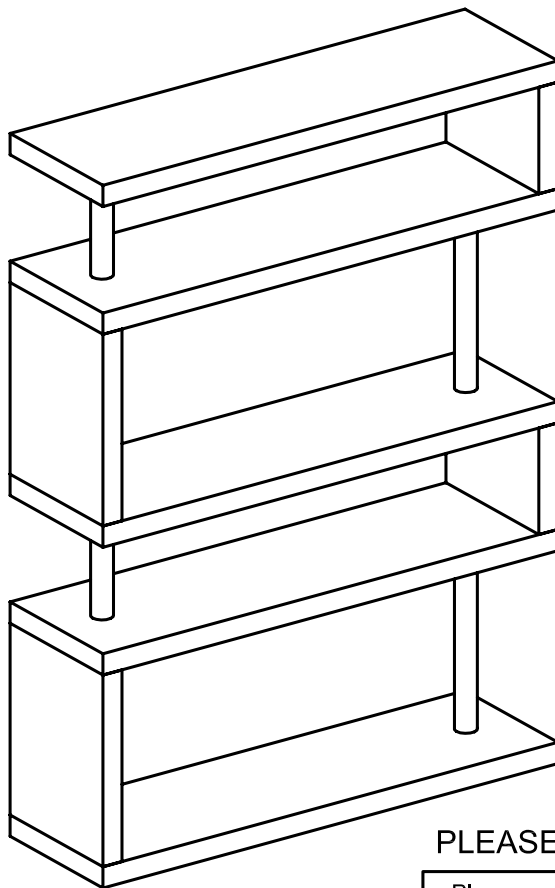

dwell

Contour shelving unit

- 107202-Mocha
- 107203-Black
- 107204-White
- 109405-Grey
- 110252-Stone
- 110306-Midnight Blue
- 111233-Walnut

PLEASE READ

- Please read the assembly instructions carefully.
- We can not accept return on any part or fully assembled products.
- Identify each part of the furniture before assembly using the instructions.
- Check all pieces are present and correct.
- Ensure you have all of the correct tools needed for assembly.
- Clear a suitable place to work.
- Never force the fittings together.
- Do not fully tighten any screws until all pieces of the main structure are in place.
- Keep these instructions for future assembly.

COMPONENTS

TOOLS INCLUDED

1x6MM

HARDWARE

Ax16pcs
(Ø6*30)

Bx12pcs
(Ø8)

Cx6pcs
(M8*310)

Dx6pcs
(M8*510)

1 ▶

1x6MM

Ax4pcs
(Ø6*30)

Bx3pcs
(Ø8)

Cx3pcs
(M8*310)

2 ▶

3 ▶

4 ▶