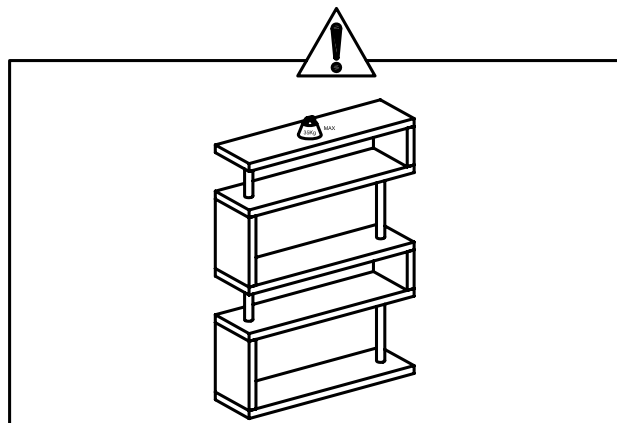

dwell

Contour shelving unit

- 107202-Mocha
- 107203-Black
- 107204-White
- 109405-Grey
- 110252-Stone
- 110306-Midnight Blue
- 111233-Walnut

PLEASE READ

- Please read the assembly instructions carefully.
- We can not accept return on any part or fully assembled products.
- Identify each part of the furniture before assembly using the instructions.
- Check all pieces are present and correct.
- Ensure you have all of the correct tools needed for assembly.
- Clear a suitable place to work.
- Never force the fittings together.
- Do not fully tighten any screws until all pieces of the main structure are in place.
- Keep these instructions for future assembly.

COMPONENTS

TOOLS INCLUDED

1x6MM

HARDWARE

Ax16pcs
(Ø6*30)

Bx12pcs
(Ø8)

Cx6pcs
(M8*310)

Dx6pcs
(M8*510)

1 ▶

1x6MM

Ax4pcs
(Ø6*30)

Bx3pcs
(Ø8)

Cx3pcs
(M8*310)

2 ▶

3 ▶

4 ▶