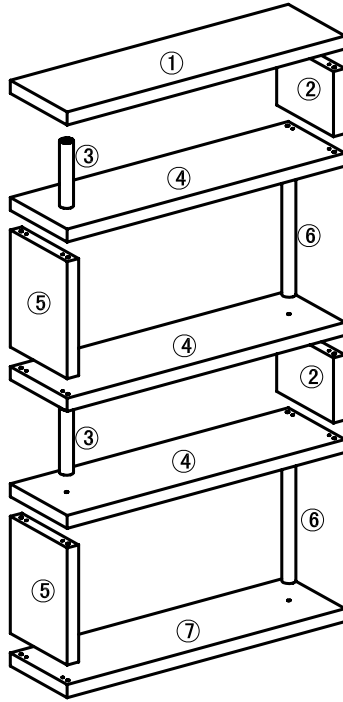

dwell

Contour shelving unit

- 107202-Mocha
- 107203-Black
- 107204-White
- 109405-Grey
- 110252-Stone
- 110306-Midnight Blue
- 111233-Walnut

PLEASE READ

- Please read the assembly instructions carefully.
- We can not accept return on any part or fully assembled products.
- Identify each part of the furniture before assembly using the instructions.
- Check all pieces are present and correct.
- Ensure you have all of the correct tools needed for assembly.
- Clear a suitable place to work.
- Never force the fittings together.
- Do not fully tighten any screws until all pieces of the main structure are in place.
- Keep these instructions for future assembly.

COMPONENTS

TOOLS INCLUDED

1x6MM

HARDWARE

Ax16pcs
(Ø6*30)

Bx12pcs
(Ø8)

Cx6pcs
(M8*310)

Dx6pcs
(M8*510)

1 ▶

1x6MM

Ax4pcs
(Ø6*30)

Bx3pcs
(Ø8)

Cx3pcs
(M8*310)

2 ▶

3 ▶

4 ▶