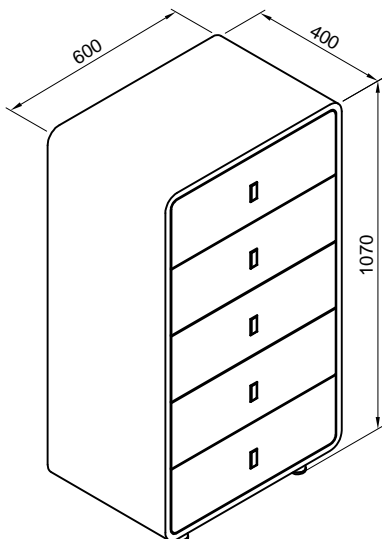

dwell

5 drawer tall chest

110947 - White gloss 5drw tall chest

136831 - Stone gloss 5drw tall chest

136829 - Black gloss 5drw tall chest

PLEASE READ

- Please read the assembly Instructions carefully.
- We cannot accept return on any part or fully assembled products.
- Identify each part of the furniture before assembly using the instructions.
- Check all pieces are present and correct.
- Ensure you have all of the correct tools needed for assembly.
- Clear a suitable place to work.
- Never force the fittings together.
- Do not fully tighten any screws until all pieces of the main structure are in place.
- Keep these instructions for future assembly.

2 persons
assembly

COMPONENTS

TOOLS NEEDED

HARDWARE

A x4
Ø38*50

B x4
M8*15

1 ▷

2 ▷

TOOLS NEEDED

HARDWARE

A x4
Ø38*50

B x4
M8*15