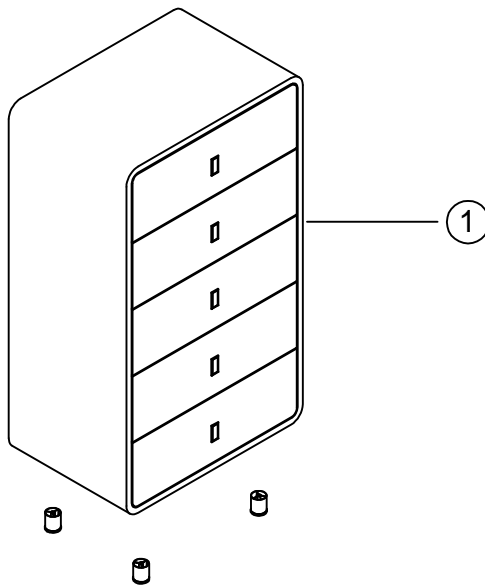

dwell

5 drawer tall chest

110947 - White gloss 5drw tall chest

136831 - Stone gloss 5drw tall chest

136829 - Black gloss 5drw tall chest

PLEASE READ

- Please read the assembly Instructions carefully.
- We cannot accept return on any part or fully assembled products.
- Identify each part of the furniture before assembly using the instructions.
- Check all pieces are present and correct.
- Ensure you have all of the correct tools needed for assembly.
- Clear a suitable place to work.
- Never force the fittings together.
- Do not fully tighten any screws until all pieces of the main structure are in place.
- Keep these instructions for future assembly.

2 persons
assembly

COMPONENTS

TOOLS NEEDED

HARDWARE

A x4
Ø38*50

B x4
M8*15

1 ▷

2 ▷

TOOLS NEEDED

HARDWARE

A x4
Ø38*50

B x4
M8*15