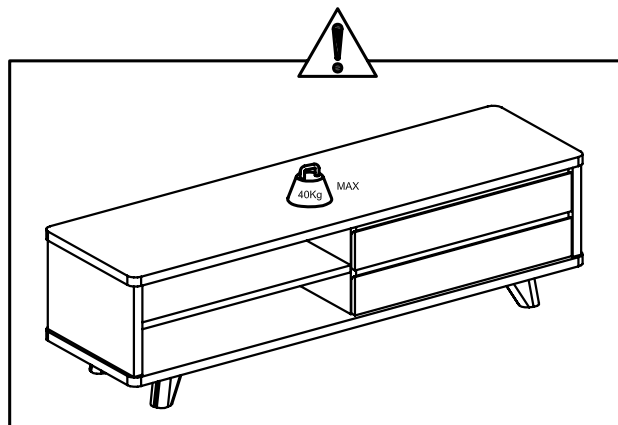

dwell

Retro TV unit

110341-Walnut

PLEASE READ

- Please read the assembly instructions carefully.
- We can not accept return on any part or fully assembled products.
- Identify each part of the furniture before assembly using the instructions.
- Check all pieces are present and correct.
- Ensure you have all of the correct tools needed for assembly.
- Clear a suitable place to work.
- Never force the fittings together.
- Do not fully tighten any screws until all pieces of the main structure are in place.
- Keep these instructions for future assembly.