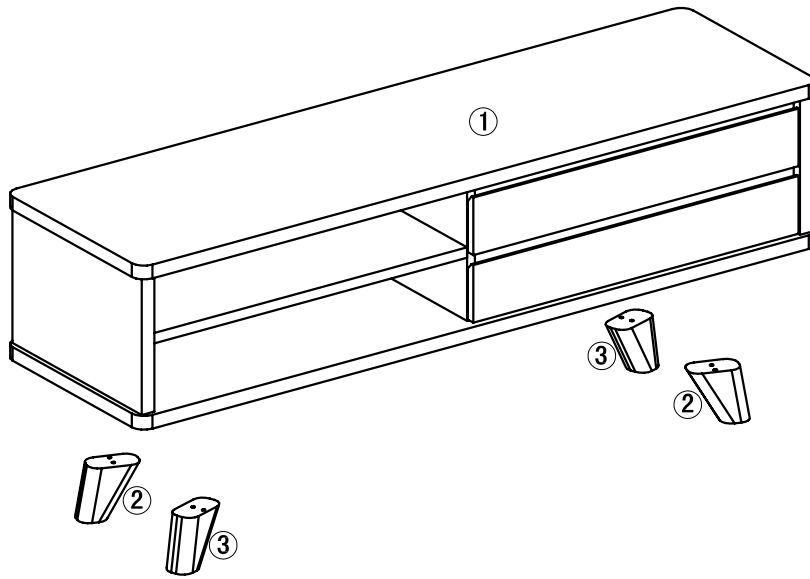

dwell

Retro TV unit

110341-Walnut

PLEASE READ

- Please read the assembly instructions carefully.
- We can not accept return on any part or fully assembled products.
- Identify each part of the furniture before assembly using the instructions.
- Check all pieces are present and correct.
- Ensure you have all of the correct tools needed for assembly.
- Clear a suitable place to work.
- Never force the fittings together.
- Do not fully tighten any screws until all pieces of the main structure are in place.
- Keep these instructions for future assembly.

COMPONENTS

TOOLS INCLUDED

HARDWARE

Ax8pcs
(M6*20)

Bx4 pcs
(20*5*90)

Cx8 pcs
(M6*16)

1 ▶

②x2 + ③x2

Ax8pcs
(M6*20)

Bx4 pcs
(20*5*90)

Cx8 pcs
(M6*16)