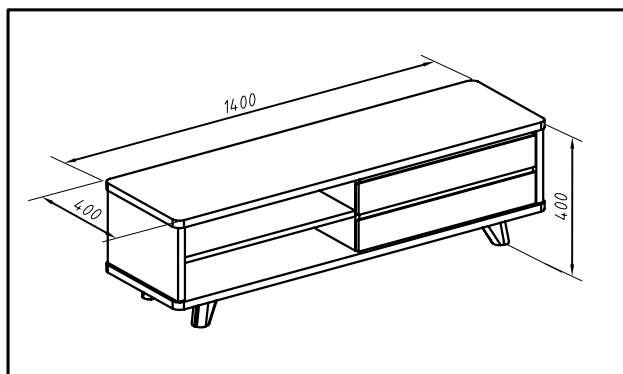

dwell

Retro TV unit

110341-Walnut

PLEASE READ

- Please read the assembly instructions carefully.
- We can not accept return on any part or fully assembled products.
- Identify each part of the furniture before assembly using the instructions.
- Check all pieces are present and correct.
- Ensure you have all of the correct tools needed for assembly.
- Clear a suitable place to work.
- Never force the fittings together.
- Do not fully tighten any screws until all pieces of the main structure are in place.
- Keep these instructions for future assembly.

COMPONENTS

TOOLS INCLUDED

HARDWARE

Ax8pcs
(M6*20)

Bx4 pcs
(20*5*90)

Cx8 pcs
(M6*16)

1 ▶

②x2 + ③x2