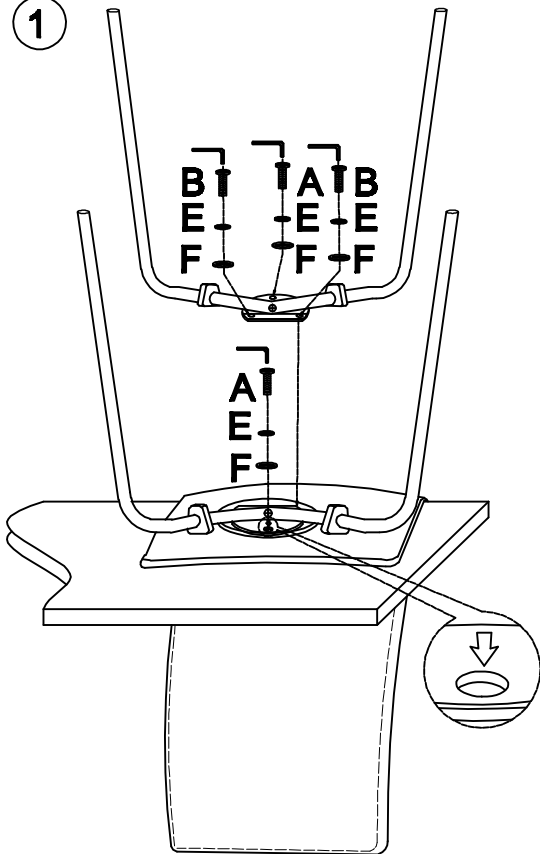

dwell

DINING CHAIR

Code	Description
114331	Straight back chair Dark oak back with white PU

PLEASE READ

- Please read the assembly instruction carefully.
- We can't accept return on any parts or assembled products.
- Clear a suitable place to work.
- Check all components and fittings in the carton are present and correct.
- Identify each part of the furniture before assembly as per the instruction.
- Never force the fittings together.
- Don't fully tighten any screws until all pieces of the main structure are in place.
- Keep the assembly instruction for future use.

COMPONENTS

TOOLS INCLUDED

1X4MM

1X10MM

HARDWARE

AX2

($\phi 1/4'' \times 3/4''$)

BX2

($\phi 1/4'' \times 5/8''$)

CX1

($\phi 1/4'' \times 1-3/4''$)

DX1

($\phi 1/4''$)

EX6

($\phi 1/4''$)

FX6

($\phi 1/4'' \times 1/2''$)

1

2