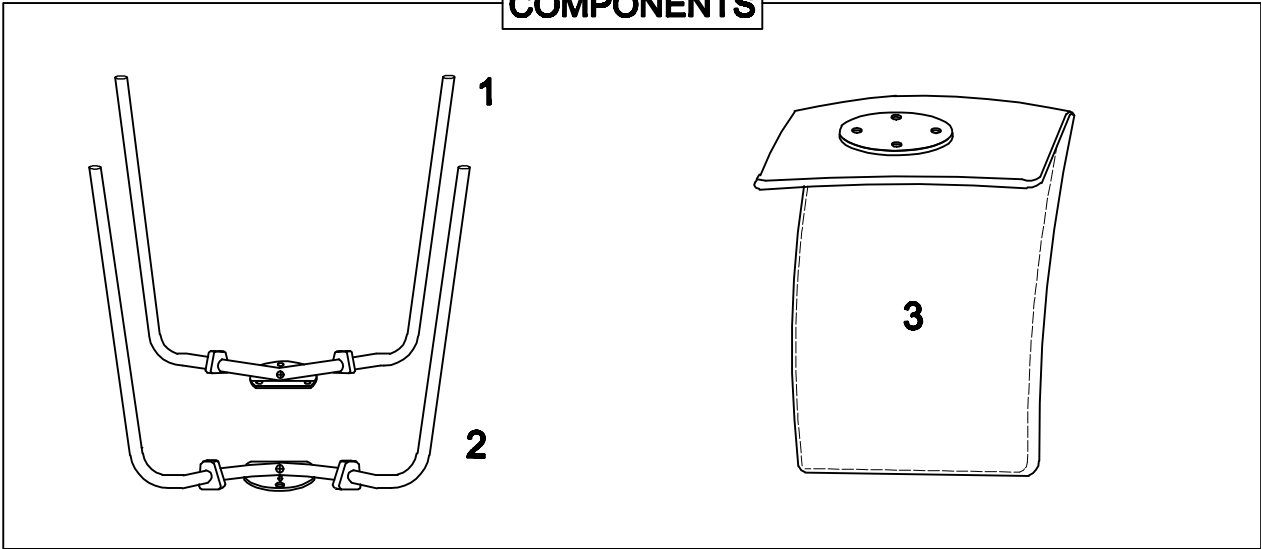

dwell

DINING CHAIR

Code	Description
114331	Straight back chair Dark oak back with white PU

PLEASE READ

- Please read the assembly instruction carefully.
- We can't accept return on any parts or assembled products.
- Clear a suitable place to work.
- Check all components and fittings in the carton are present and correct.
- Identify each part of the furniture before assembly as per the instruction.
- Never force the fittings together.
- Don't fully tighten any screws until all pieces of the main structure are in place.
- Keep the assembly instruction for future use.

COMPONENTS

TOOLS INCLUDED

1X4MM

1X10MM

HARDWARE

AX2

($\phi 1/4'' \times 3/4''$)

BX2