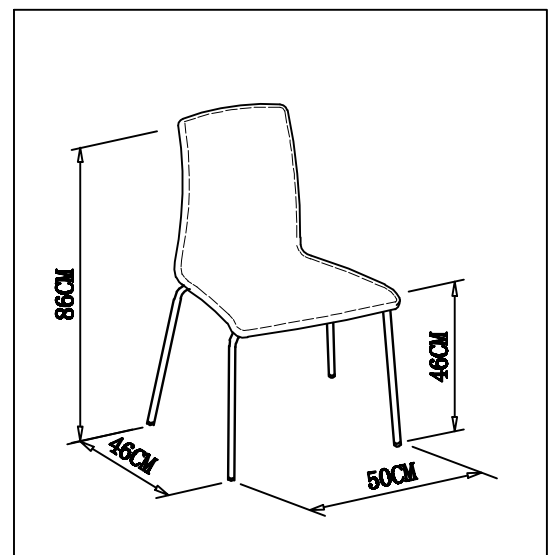

dwell

DINING CHAIR

Code	Description
114331	Straight back chair Dark oak back with white PU

PLEASE READ

- Please read the assembly instruction carefully.
- We can't accept return on any parts or assembled products.
- Clear a suitable place to work.
- Check all components and fittings in the carton are present and correct.
- Identify each part of the furniture before assembly as per the instruction.
- Never force the fittings together.
- Don't fully tighten any screws until all pieces of the main structure are in place.
- Keep the assembly instruction for future use.

COMPONENTS

TOOLS INCLUDED

1X4MM

1X10MM

HARDWARE

AX2

($\phi 1/4'' \times 3/4''$)

BX2

($\phi 1/4'' \times 5/8''$)

CX1

($\phi 1/4'' \times 1-3/4''$)

DX1

($\phi 1/4''$)

EX6

($\phi 1/4''$)

FX6