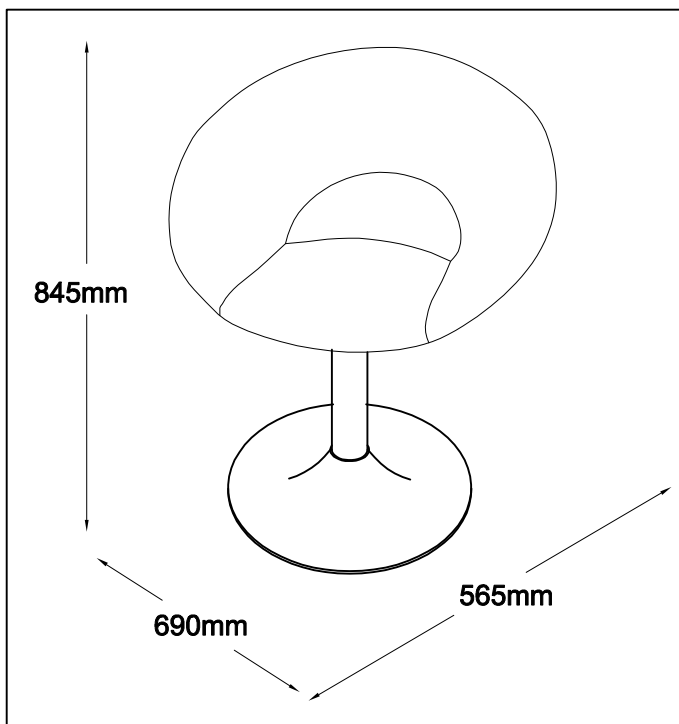

PLEASE READ

- Please read the assembly Instructions carefully.
- We cannot accept return on any part or fully assembled products.
- Identify each part of the furniture before assembly using the instructions.
- Check all pieces are present and correct.
- Ensure you have all of the correct tools needed for assembly.
- Clear a suitable place to work.
- Never force the fittings together.
- Do not fully tighten any screws until all pieces of the main structure are in place.
- Keep these instructions for future assembly.