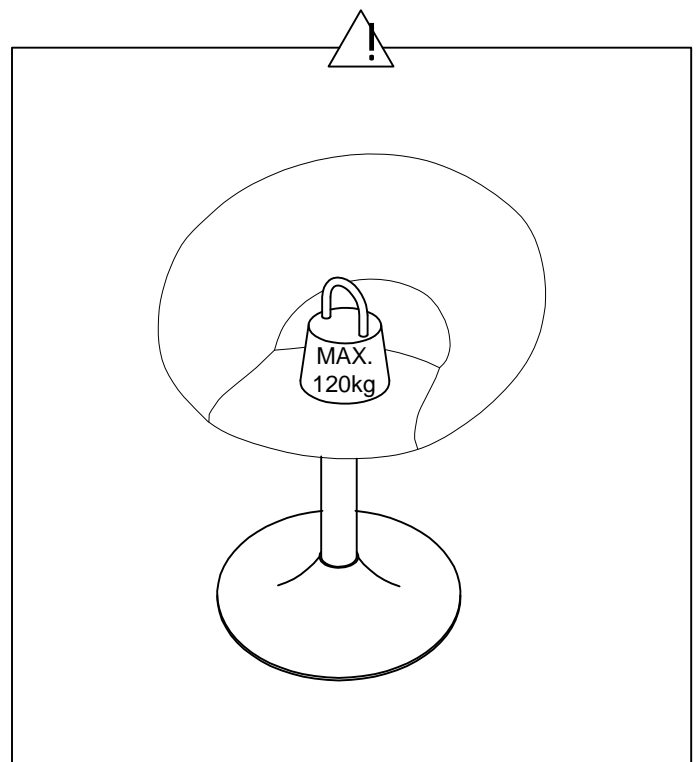

PLEASE READ

- Please read the assembly Instructions carefully.
- We cannot accept return on any part or fully assembled products.
- Identify each part of the furniture before assembly using the instructions.
- Check all pieces are present and correct.
- Ensure you have all of the correct tools needed for assembly.
- Clear a suitable place to work.
- Never force the fittings together.
- Do not fully tighten any screws until all pieces of the main structure are in place.
- Keep these instructions for future assembly.