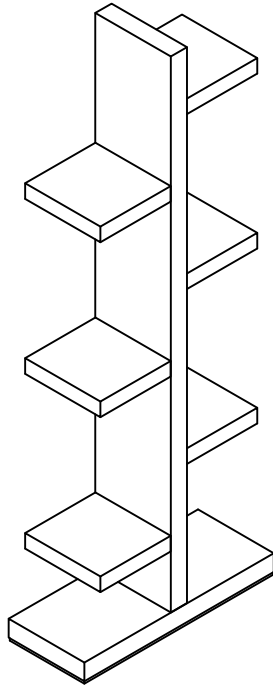

dwell

Book shelf

107092 - White high gloss shelf

109295 - Black high gloss shelf

107400 - Walnut veneer shelf

111086 - Stone high gloss

114586 - Claret gloss

PLEASE READ

- Please read the assembly Instructions carefully.
- We cannot accept return on any part or fully assembled products.
- Identify each part of the furniture before assembly using the instructions.
- Check all pieces are present and correct.
- Ensure you have all of the correct tools needed for assembly.
- Clear a suitable place to work.
- Never force the fittings together.
- Do not fully tighten any screws until all pieces of the main structure are in place.
- Keep these instructions for future assembly.

B x4
M8*70

C x12
M8*80

D x13
30*15*14

E x13
M8

F x12
φ40

G x12
φ9.8*50

H x5
φ10*22*2

1 ▷

C x2
M8*80

D x2
30*15*14

E x2
M8

F x2
Ø40

G x2
Ø9.8*50