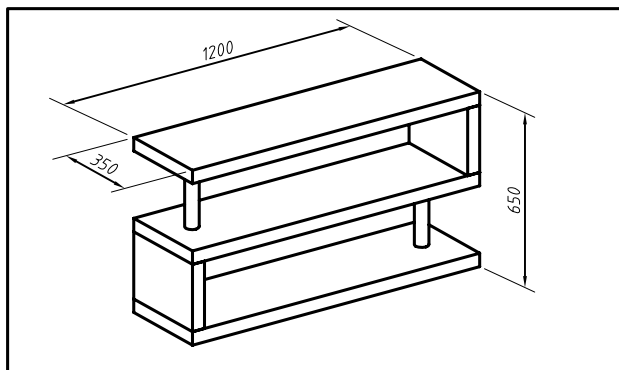

dwell

Contour TV bench

107199-Mocha

107200-Black

107201-White

109406-Grey

110251-Stone

110305-Midnight Blue

COMPONENTS

TOOLS INCLUDED

1x6MM

HARDWARE

Ax8pcs
(Ø6*30)

Bx6pcs
(Ø8)

Cx6pcs
(M8*310)

1

1x6MM

Ax4pcs
(Ø6*30)

Bx3pcs
(Ø8)

Cx3pcs
(M8*310)

2 ▷

3 ▷