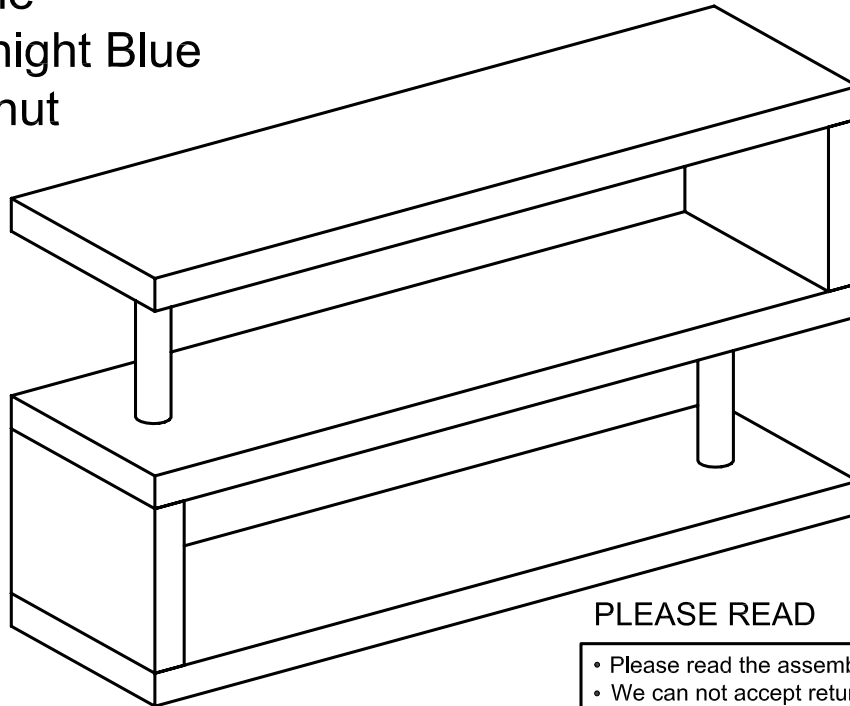

dwell

Contour TV bench

107199-Mocha

107200-Black

107201-White

109406-Grey

110251-Stone

110305-Midnight Blue

111235-Walnut

PLEASE READ

- Please read the assembly instructions carefully.
- We can not accept return on any part or fully assembled products.
- Identify each part of the furniture before assembly using the instructions.
- Check all pieces are present and correct.
- Ensure you have all of the correct tools needed for assembly.
- Clear a suitable place to work.
- Never force the fittings together.
- Do not fully tighten any screws until all pieces of the main structure are in place.
- Keep these instructions for future assembly.