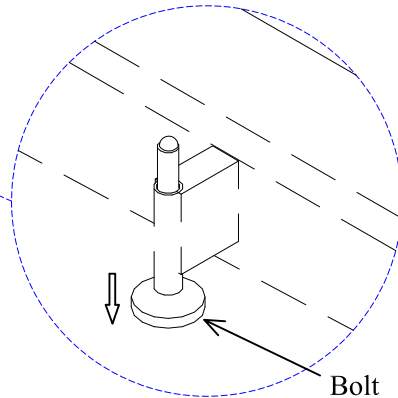

dwell

DINING TABLE

Code	Description
107104	Rise coffee table walnut
107105	Rise coffee table black
107106	Rise coffee table white
113756	Rise coffee table dark oak

Product Description:

The top of this table can go up and down, you can adjust the table height optionally. The table top is composed of two panels which can be folded and expanded, so this table can be used as a coffee table, dining table and many other multifunctional products.

Operation Manual

- Please read the operation manual carefully and operate accordingly
- Keep the operation manual for future use.

1

Picture one

Specification :When the table top is in low position, if you want to rise the table top, please spin the plastic handle(see picture one), then the table top will go up automatically; If you want to lower the top, please use one hand to spin the plastic handle(see picture one),use another hand to press the table top, stop spinning and pressing when the height of table top reach your demand.

2

Picture two

Specification: Please pull down the bolt(see picture two) in the frame and use you hands to make the table top spinning smoothly.

3