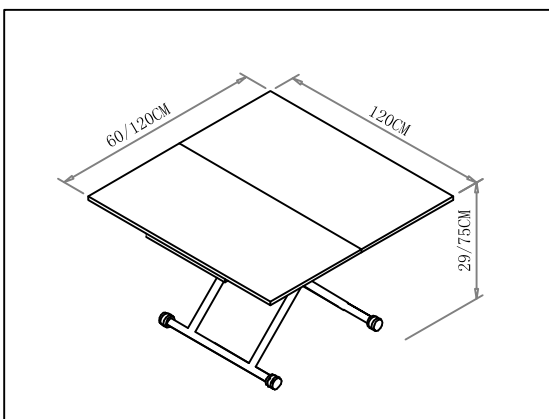

dwell

DINING TABLE

Code	Description
107104	Rise coffee table walnut
107105	Rise coffee table black
107106	Rise coffee table white
113756	Rise coffee table dark oak

Product Description:

The top of this table can go up and down, you can adjust the table height optionally. The table top is composed of two panels which can be folded and expanded, so this table can be used as a coffee table, dining table and many other multifunctional products.

Operation Manual

- Please read the operation manual carefully and operate accordingly
- Keep the operation manual for future use.

1

Picture one

Specification :When the table top is in low position, if you want to rise the table top, please spin the plastic handle(see picture one), then the table top will go up automatically; If you want to lower the top, please use one hand to spin the plastic handle(see picture one),use another hand to press the table top, stop spinning and pressing when the height of table top reach your demand.

2

Picture two

Specification: Please pull down the bolt(see picture two) in the frame and use you hands to make the table top spinning smoothly.

3