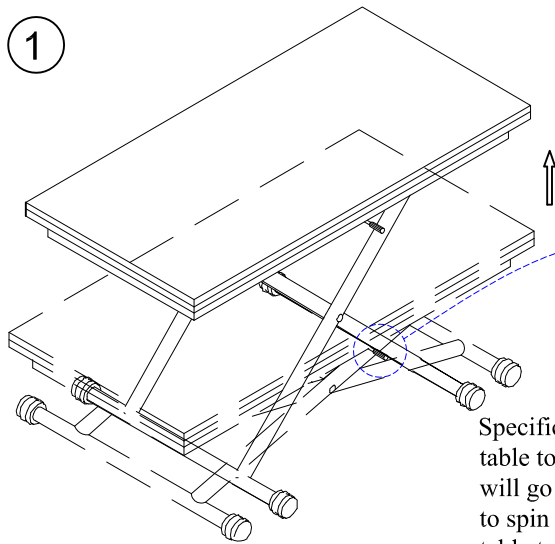

dwell

DINING TABLE

Code	Description
107104	Rise coffee table walnut
107105	Rise coffee table black
107106	Rise coffee table white
113756	Rise coffee table dark oak

Product Description:

The top of this table can go up and down, you can adjust the table height optionally. The table top is composed of two panels which can be folded and expanded, so this table can be used as a coffee table, dining table and many other multifunctional products.

Operation Manual

- Please read the operation manual carefully and operate accordingly
- Keep the operation manual for future use.

1

Picture one

Specification :When the table top is in low position, if you want to rise the table top, please spin the plastic handle(see picture one), then the table top will go up automatically; If you want to lower the top, please use one hand to spin the plastic handle(see picture one),use another hand to press the table top, stop spinning and pressing when the height of table top reach your demand.

2

Picture two

Specification: Please pull down the bolt(see picture two) in the frame and use you hands to make the table top spinning smoothly.

3