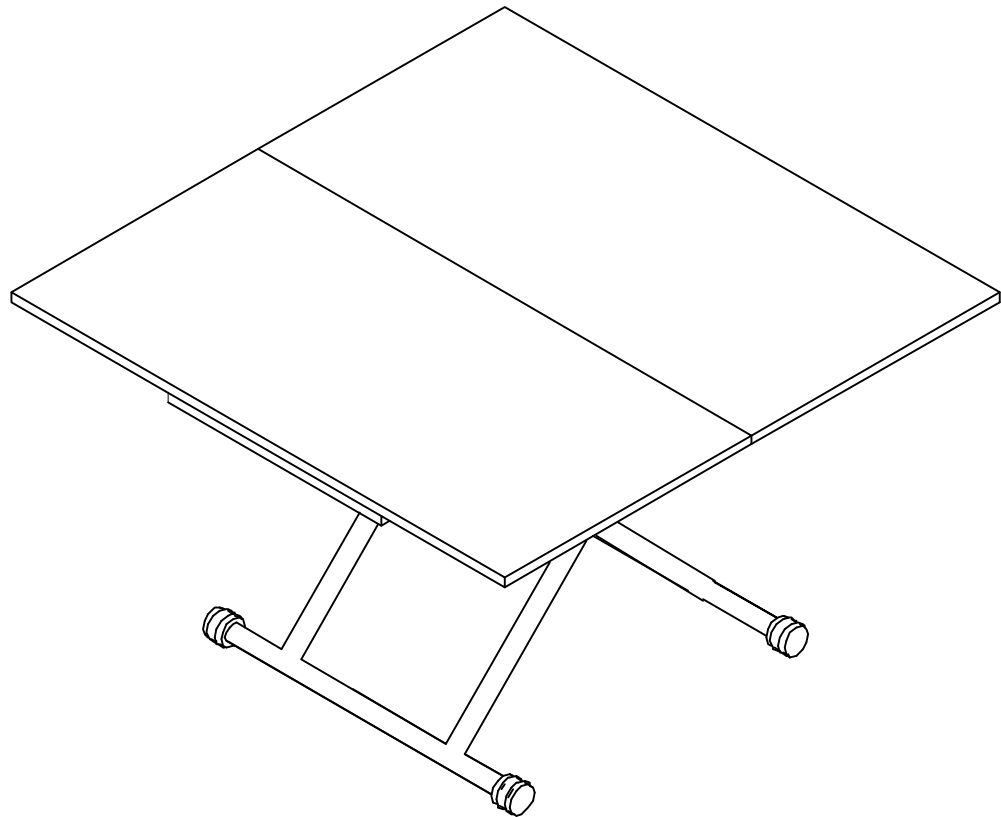

dwell

DINING TABLE

Code	Description
107104	Rise coffee table walnut
107105	Rise coffee table black
107106	Rise coffee table white
113756	Rise coffee table dark oak

Product Description:

The top of this table can go up and down, you can adjust the table height optionally. The table top is composed of two panels which can be folded and expanded, so this table can be used as a coffee table, dining table and many other multifunctional products.

Operation Manual

- Please read the operation manual carefully and operate accordingly
- Keep the operation manual for future use.

1

Picture one

Specification :When the table top is in low position, if you want to rise the table top, please spin the plastic handle(see picture one), then the table top will go up automatically; If you want to lower the top, please use one hand to spin the plastic handle(see picture one),use another hand to press the table top, stop spinning and pressing when the height of table top reach your demand.

2

Picture two

Specification: Please pull down the bolt(see picture two) in the frame and use you hands to make the table top spinning smoothly.

3