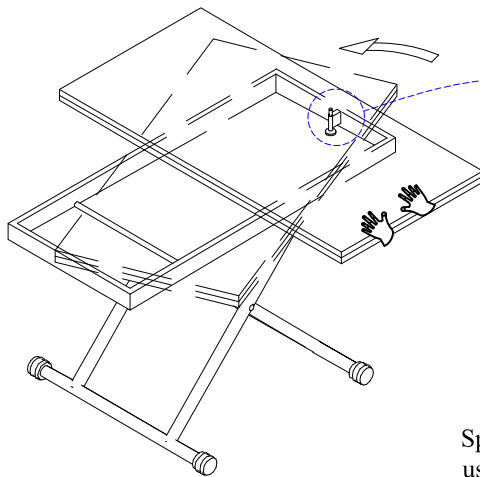

dwell

DINING TABLE

Code	Description
107104	Rise coffee table walnut
107105	Rise coffee table black
107106	Rise coffee table white
113756	Rise coffee table dark oak

Product Description:

The top of this table can go up and down, you can adjust the table height optionally. The table top is composed of two panels which can be folded and expanded, so this table can be used as a coffee table, dining table and many other multifunctional products.

Operation Manual

- Please read the operation manual carefully and operate accordingly
- Keep the operation manual for future use.

1

Picture one

Specification :When the table top is in low position, if you want to rise the table top, please spin the plastic handle(see picture one), then the table top will go up automatically; If you want to lower the top, please use one hand to spin the plastic handle(see picture one),use another hand to press the table top, stop spinning and pressing when the height of table top reach your demand.

2

Picture two

Specification: Please pull down the bolt(see picture two) in the frame and use you hands to make the table top spinning smoothly.

3