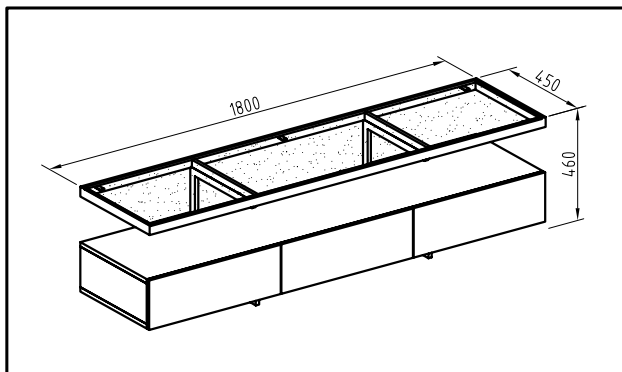

dwell

Floating shelf TV unit

105094-Black

104431-White

112380-Stone

PLEASE READ

- Please read the assembly instructions carefully.
- We can not accept return on any part or fully assembled products.
- Identify each part of the furniture before assembly using the instructions.
- Check all pieces are present and correct.
- Ensure you have all of the correct tools needed for assembly.
- Clear a suitable place to work.
- Never force the fittings together.
- Do not fully tighten any screws until all pieces of the main structure are in place.
- Keep these instructions for future assembly.

COMPONENTS

TOOLS INCLUDED

1x5MM

HARDWARE

Ax8pcs
(M6*35)

Bx6pcs
(Ø12*4)

1

Noted: Please make sure this metal tube is close to the cabinet body before fastening screws.

1x5MM

Ax4pcs
(M6*35)

2 ▶

1x5MM

Ax4pcs
(M6*35)

3 ▶

Bx6pcs
(Ø12*4)