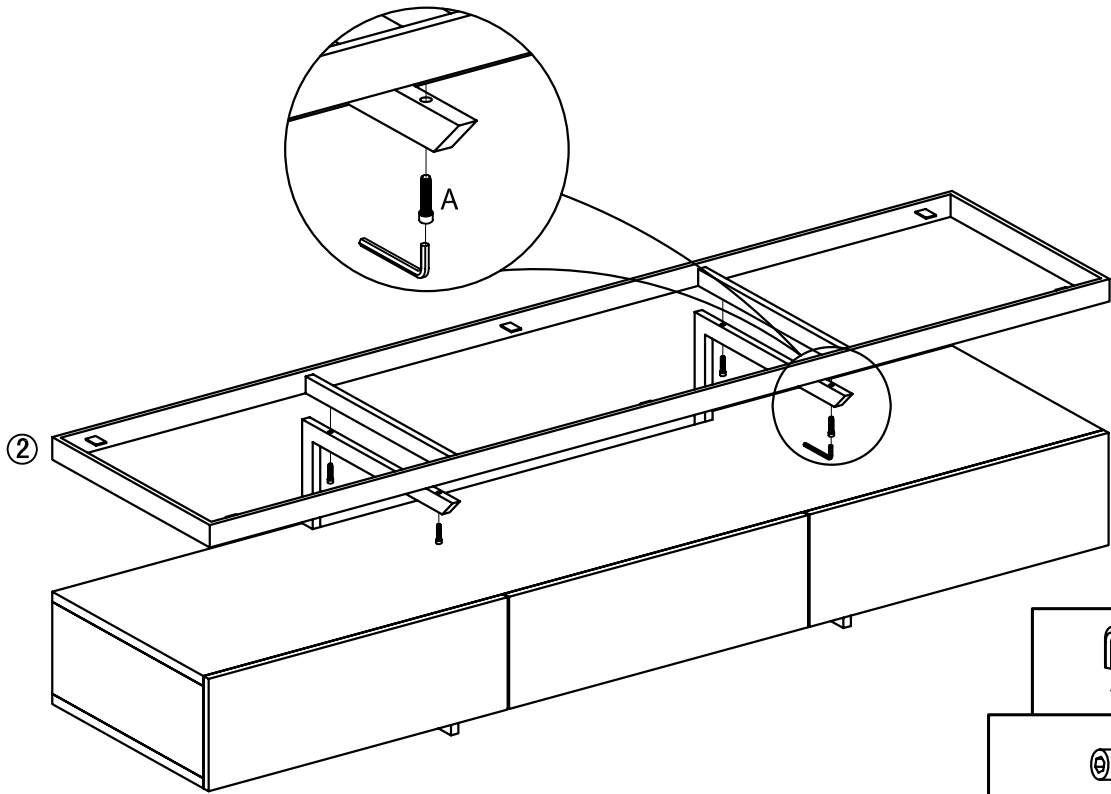

dwell

Floating shelf TV unit

105094-Black

104431-White

112380-Stone

PLEASE READ

- Please read the assembly instructions carefully.
- We can not accept return on any part or fully assembled products.
- Identify each part of the furniture before assembly using the instructions.
- Check all pieces are present and correct.
- Ensure you have all of the correct tools needed for assembly.
- Clear a suitable place to work.
- Never force the fittings together.
- Do not fully tighten any screws until all pieces of the main structure are in place.
- Keep these instructions for future assembly.

COMPONENTS

TOOLS INCLUDED

1x5MM

HARDWARE

Ax8pcs
(M6*35)

Bx6pcs
(Ø12*4)

1

Noted: Please make sure this metal tube is close to the cabinet body before fastening screws.

1x5MM

Ax4pcs
(M6*35)

2 ▶

1x5MM

Ax4pcs
(M6*35)

3 ▶

Bx6pcs
(Ø12*4)