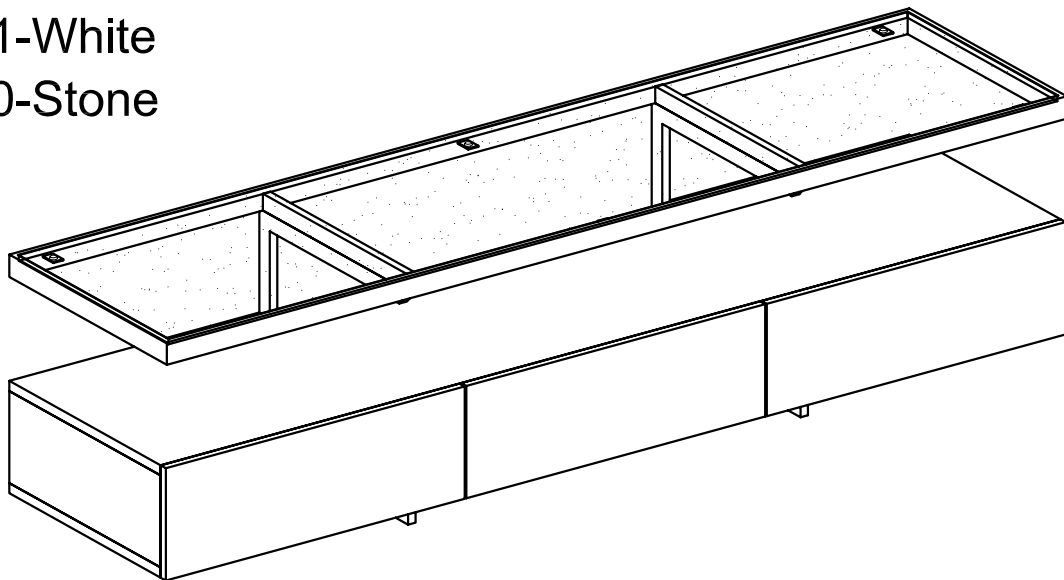

dwell

Floating shelf TV unit

105094-Black

104431-White

112380-Stone

PLEASE READ

- Please read the assembly instructions carefully.
- We can not accept return on any part or fully assembled products.
- Identify each part of the furniture before assembly using the instructions.
- Check all pieces are present and correct.
- Ensure you have all of the correct tools needed for assembly.
- Clear a suitable place to work.
- Never force the fittings together.
- Do not fully tighten any screws until all pieces of the main structure are in place.
- Keep these instructions for future assembly.

COMPONENTS

TOOLS INCLUDED

1x5MM

HARDWARE

Ax8pcs
(M6*35)

Bx6pcs
(Ø12*4)

1

Noted: Please make sure this metal tube is close to the cabinet body before fastening screws.

1x5MM

Ax4pcs
(M6*35)

2 ▶

1x5MM

Ax4pcs
(M6*35)

3 ▶

Bx6pcs
(Ø12*4)