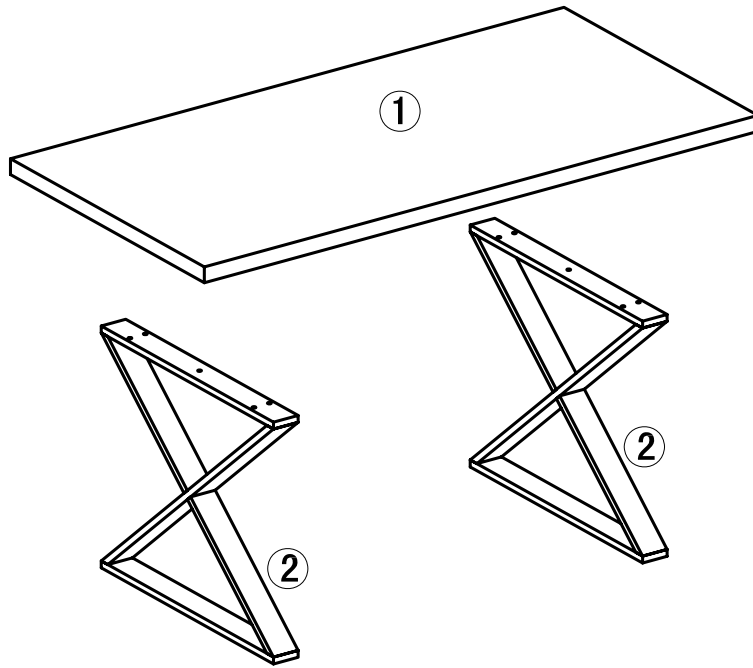

dwell

Crossed leg dining table

105711-White

104214-Walnut

PLEASE READ

- Please read the assembly instructions carefully.
- We can not accept return on any part or fully assembled products.
- Identify each part of the furniture before assembly using the instructions.
- Check all pieces are present and correct.
- Ensure you have all of the correct tools needed for assembly.
- Clear a suitable place to work.
- Never force the fittings together.
- Do not fully tighten any screws until all pieces of the main structure are in place.
- Keep these instructions for future assembly.

COMPONENTS

TOOLS INCLUDED

1PC
(5MM)

HARDWARE

Ax10PCS
(M8x45)

Bx10PCS
(Ø8)

Cx10PCS
(Ø17xØ8x1.5)

1

5MM

Ax10 pcs
(M8x45)

Bx10 pcs
(Ø8)

Cx10 pcs
(Ø17xØ8x1.5)