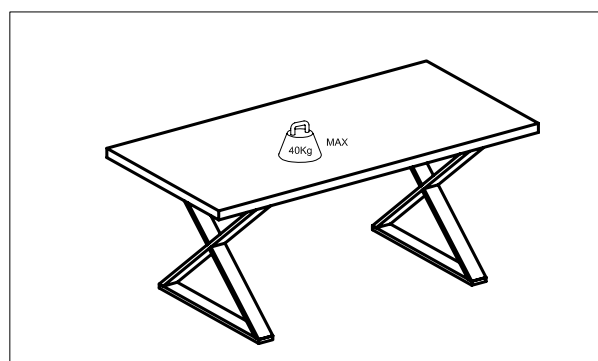

dwell

Crossed leg dining table

105711-White

104214-Walnut

PLEASE READ

- Please read the assembly instructions carefully.
- We can not accept return on any part or fully assembled products.
- Identify each part of the furniture before assembly using the instructions.
- Check all pieces are present and correct.
- Ensure you have all of the correct tools needed for assembly.
- Clear a suitable place to work.
- Never force the fittings together.
- Do not fully tighten any screws until all pieces of the main structure are in place.
- Keep these instructions for future assembly.

COMPONENTS

TOOLS INCLUDED

1PC
(5MM)

HARDWARE

Ax10PCS
(M8x45)

Bx10PCS
(Ø8)

Cx10PCS
(Ø17xØ8x1.5)

1

5MM

Ax10 pcs
(M8x45)

Bx10 pcs
(Ø8)

Cx10 pcs
(Ø17xØ8x1.5)