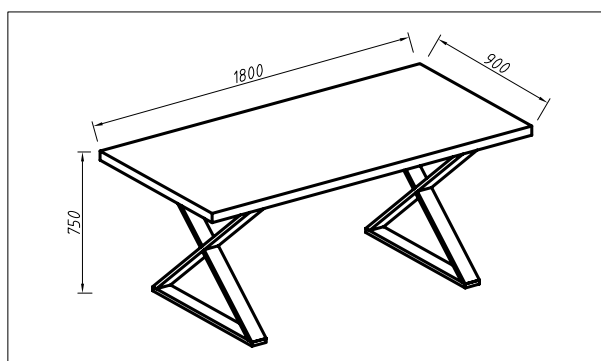

dwell

Crossed leg dining table

105711-White

104214-Walnut

PLEASE READ

- Please read the assembly instructions carefully.
- We can not accept return on any part or fully assembled products.
- Identify each part of the furniture before assembly using the instructions.
- Check all pieces are present and correct.
- Ensure you have all of the correct tools needed for assembly.
- Clear a suitable place to work.
- Never force the fittings together.
- Do not fully tighten any screws until all pieces of the main structure are in place.
- Keep these instructions for future assembly.

COMPONENTS

TOOLS INCLUDED

1PC
(5MM)

HARDWARE

Ax10PCS
(M8x45)

Bx10PCS
(Ø8)

Cx10PCS
(Ø17xØ8x1.5)

1

5MM

Ax10 pcs
(M8x45)

Bx10 pcs
(Ø8)

Cx10 pcs
(Ø17xØ8x1.5)