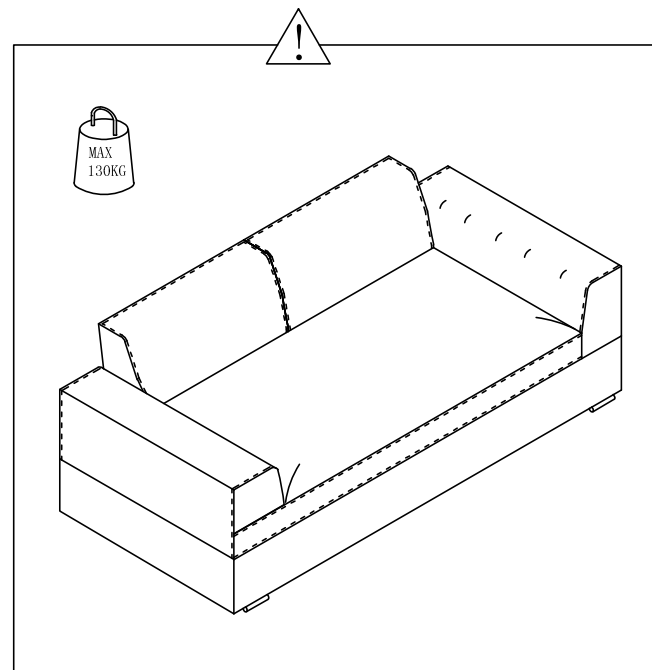

dwell

104189-Mocha
104194-Charcoal

Verona three seater sofa

AI-SN-S260

PLEASE READ

- Please read the assembly instructions carefully.
- We cannot accept return on any part or fully assembled products.
- Identify each part of the furniture before assembly using the instructions.
- Check all pieces are present and correct.
- Ensure you have all of the correct tools needed for assembly.
- Clear a suitable place to work.
- Never force the fittings together.
- Do not fully tighten any screws until all pieces of the main structure are in place.
- Keep these instructions for future assembly.

2 persons
assembly

AI-SN-S260

TOOLS NEEDED	HARDWARE
 <p>M6</p>	 <p>A x 8 M6*30</p>
COMPONENTS	
	
Assembly Instructions	
