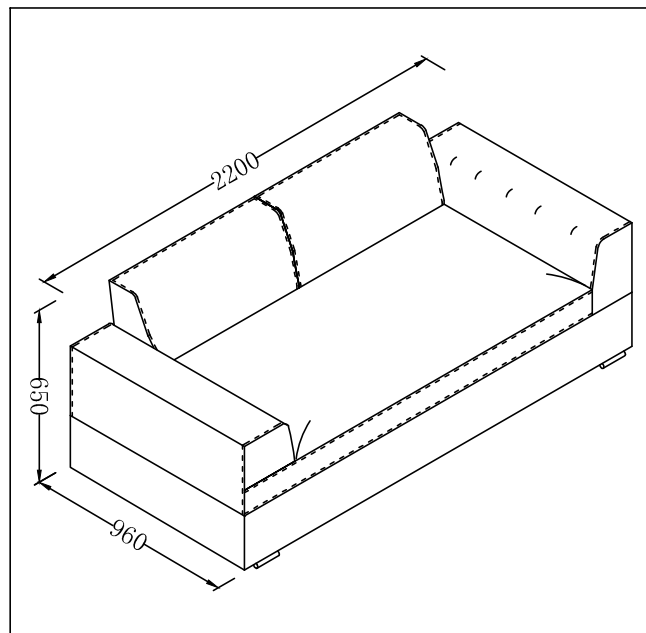

dwell

104189-Mocha
104194-Charcoal

Verona three seater sofa

AI-SN-S260

PLEASE READ

- Please read the assembly instructions carefully.
- We cannot accept return on any part or fully assembled products.
- Identify each part of the furniture before assembly using the instructions.
- Check all pieces are present and correct.
- Ensure you have all of the correct tools needed for assembly.
- Clear a suitable place to work.
- Never force the fittings together.
- Do not fully tighten any screws until all pieces of the main structure are in place.
- Keep these instructions for future assembly.

2 persons
assembly

AI-SN-S260

TOOLS NEEDED	HARDWARE
 <p>M6</p>	 <p>A x 8 M6*30</p>
COMPONENTS	
	
Assembly Instructions	
