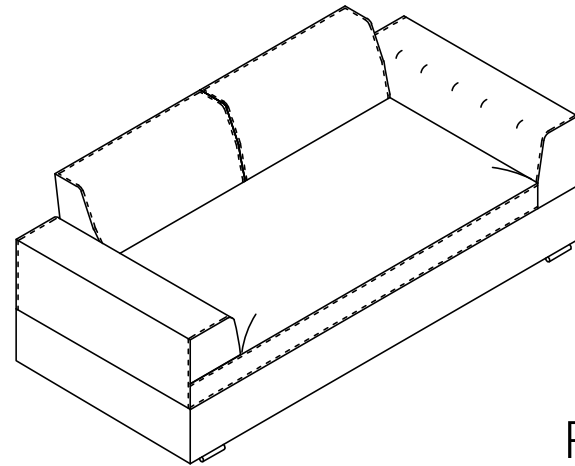

dwell

104189-Mocha
104194-Charcoal

Verona three seater sofa

AI-SN-S260

PLEASE READ

- Please read the assembly instructions carefully.
- We cannot accept return on any part or fully assembled products.
- Identify each part of the furniture before assembly using the instructions.
- Check all pieces are present and correct.
- Ensure you have all of the correct tools needed for assembly.
- Clear a suitable place to work.
- Never force the fittings together.
- Do not fully tighten any screws until all pieces of the main structure are in place.
- Keep these instructions for future assembly.

2 persons
assembly

AI-SN-S260

TOOLS NEEDED	HARDWARE
 <p>M6</p>	 <p>A x 8 M6*30</p>
COMPONENTS	
	
Assembly Instructions	
