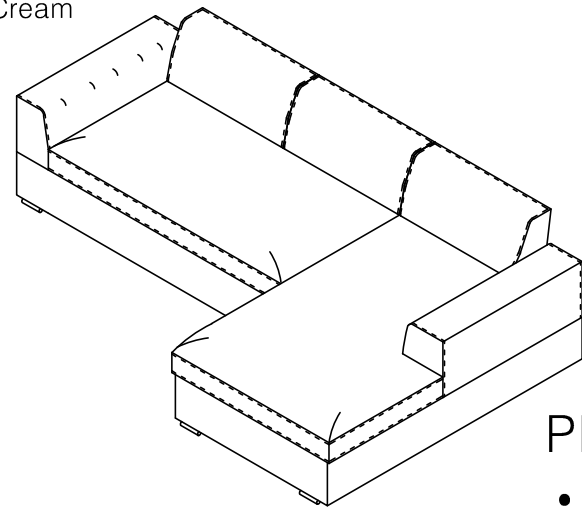

dwell

Verona right hand corner sofa

AI-SN-S260

102287-Mocha
104192-Charcoal
102289-Cream

PLEASE READ

- Please read the assembly instructions carefully.
- We cannot accept return on any part or fully assembled products.
- Identify each part of the furniture before assembly using the instructions.
- Check all pieces are present and correct.
- Ensure you have all of the correct tools needed for assembly.
- Clear a suitable place to work.
- Never force the fittings together.
- Do not fully tighten any screws until all pieces of the main structure are in place.
- Keep these instructions for future assembly.

2 persons
assembly

AI-SN-S260

| TOOLS NEEDED | HARDWARE |
|---|---|
|  <p>M6</p> |  <p>A x 16 M6 x 30</p> |
| COMPONENTS | |
|  | |
| Assembly Instructions | |
|   | |
|  | |