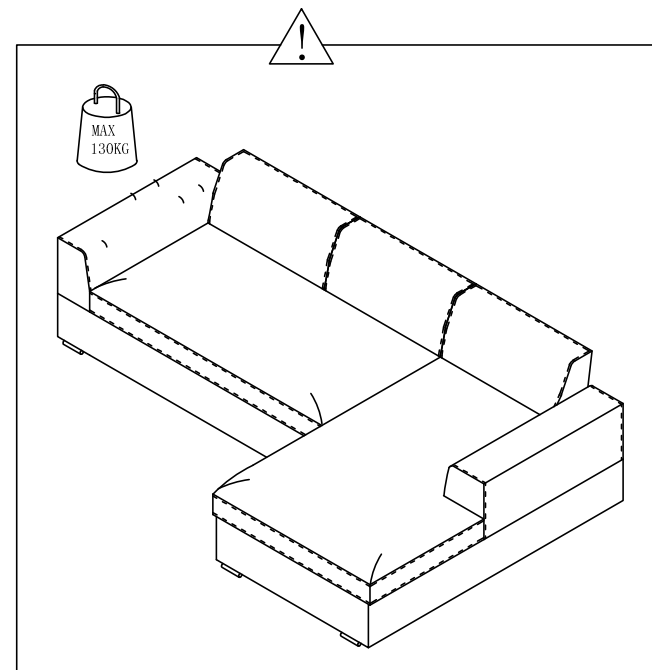

dwell

Verona right hand corner sofa

AI-SN-S260

102287-Mocha
104192-Charcoal
102289-Cream

PLEASE READ

- Please read the assembly instructions carefully.
- We cannot accept return on any part or fully assembled products.
- Identify each part of the furniture before assembly using the instructions.
- Check all pieces are present and correct.
- Ensure you have all of the correct tools needed for assembly.
- Clear a suitable place to work.
- Never force the fittings together.
- Do not fully tighten any screws until all pieces of the main structure are in place.
- Keep these instructions for future assembly.

2 persons
assembly

AI-SN-S260

| TOOLS NEEDED | HARDWARE |
|---|---|
|  <p>M6</p> |  <p>A x 16 M6 x 30</p> |
| COMPONENTS | |
|  | |
| Assembly Instructions | |
|   | |
|  | |