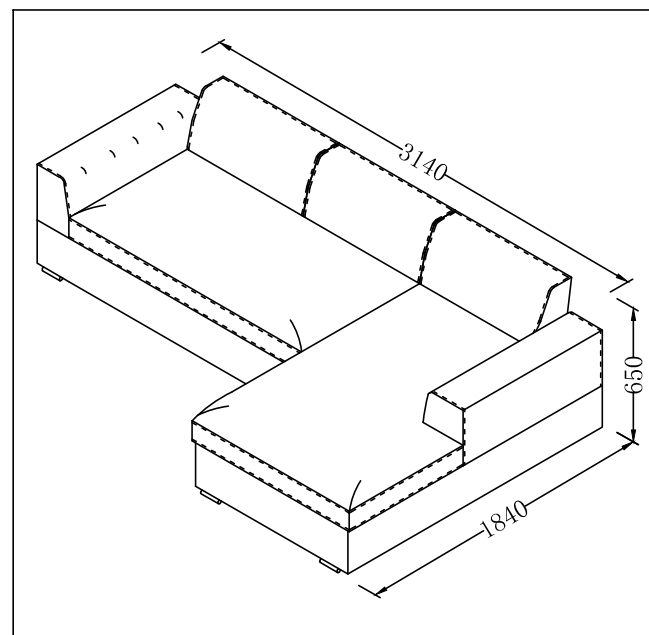

dwell

Verona right hand corner sofa

AI-SN-S260

102287-Mocha
104192-Charcoal
102289-Cream

PLEASE READ

- Please read the assembly instructions carefully.
- We cannot accept return on any part or fully assembled products.
- Identify each part of the furniture before assembly using the instructions.
- Check all pieces are present and correct.
- Ensure you have all of the correct tools needed for assembly.
- Clear a suitable place to work.
- Never force the fittings together.
- Do not fully tighten any screws until all pieces of the main structure are in place.
- Keep these instructions for future assembly.

2 persons
assembly

AI-SN-S260

| TOOLS NEEDED | HARDWARE |
|---|---|
|  <p>M6</p> |  <p>A x 16 M6 x 30</p> |
| COMPONENTS | |
|  | |
| Assembly Instructions | |
|   | |
|  | |